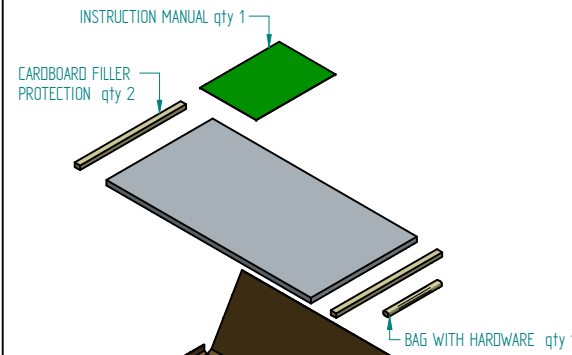

References packed by 2 :
FALH30/77 - FALH30/103 - F37/77

References with hardwares :
FA9/77 - FDB60/17

References with hardwares :
FDSH45/77 - FDSH60/77

Reference	Code	Sheet	Version		
	E10	0/1			
Designed by	Product				Checked by
 FAB FERRARIS ABBONDI PRODOTTI 41012 Sesto di Montebelluna (TV) Italy Tel. +39 0422 35551 www.fabgroup.com fab@fabgroup.com					Rev.
					Checked by
Product name	PPP ADEO DOORS				Document number
					Rev.
					28/11/23
					PPP ADEO DOORS