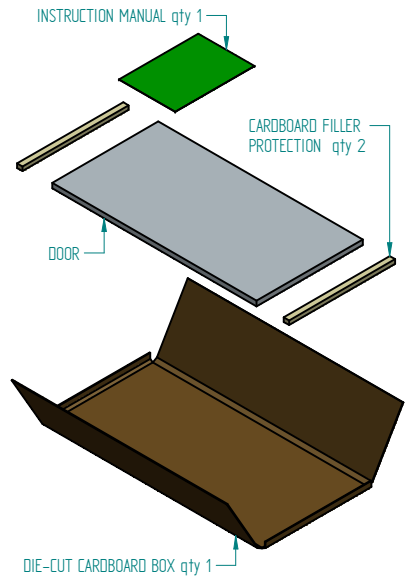

References packed by 2 :
FALH30/77 - FALH30/103 - F37/77

References with hardwares :
FA9/77 - FDB60/17

References with hardwares :
FDSH45/77 - FDSH60/77

Reference	Code	Sheet	Version		
	E10	0/1			
Designed by	Product				Checked by
 FAB FERRARIS ABBONDI PRODOTTI 41012 Sesto di Montebelluna (TV) Italy Tel. +39 0422 35551 www.fabgroup.com fab@fabgroup.com					Rev.
					Checked by
Product name	PPP ADEO DOORS				Document number
					Rev.
					28/11/23
					PPP ADEO DOORS