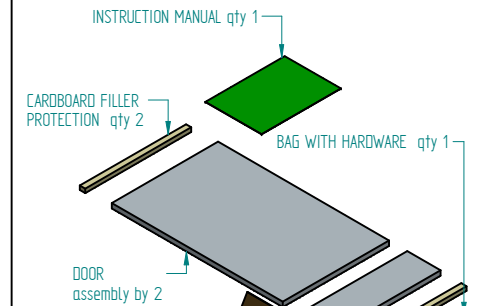

References packed by 2 :
FALH30/77 - FALH30/103 - F37/77

References with hardwares :
FA9/77 - FDB60/17

References with hardwares :
FDSH45/77 - FDSH60/77

Reference	Code	Sheet	Version		
	E10	0/1			
Designed by	Product				Checked by
 FAB FERRARIS ABBONDI PRODOTTI 41012 Sesto di Montebelluna (TV) Italy Tel. +39 0422 35551 www.fabgroup.com fab@fabgroup.com					Rev.
					Checked by
Product name	PPP ADEO DOORS				Document number
					Rev.
					28/11/23
					PPP ADEO DOORS