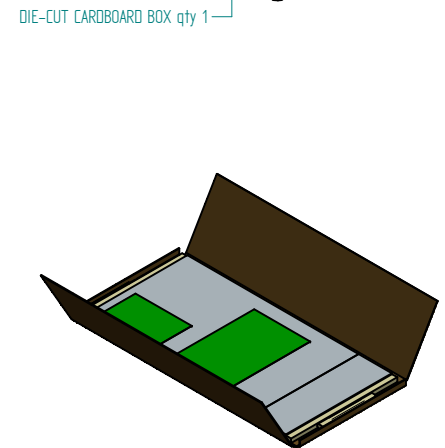

References packed by 2 :
FALH30/77 - FALH30/103 - F37/77

References with hardwares :
FA9/77 - FDB60/17

References with hardwares :
FDSH45/77 - FDSH60/77

Reference	Code	Sheet	Version		
	E10	0/1			
Designed by	Product				Checked by
 FAB FERRARIS ABBONDI PRODOTTI 41012 Sesto di Montebelluna (TV) Italy Tel. +39 0422 35551 www.fabgroup.com fab@fabgroup.com					Rev.
					Checked by
Product name	PPP ADEO DOORS				Document number
					Rev.
					28/11/23
					PPP ADEO DOORS