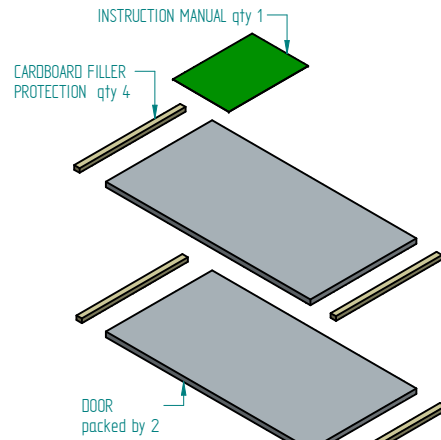

References packed by 2 :
FALH30/77 - FALH30/103 - F37/77

References with hardwares :
FA9/77 - FDB60/17

References with hardwares :
FDSH45/77 - FDSH60/77

Reference	Code	Sheet	Version		
	E10	0/1			
Designed by	Product				Checked by
 FAB FERRARIS ABBONDI PRODOTTI 41012 Sesto di Montebelluna (TV) Italy Tel. +39 0422 35551 www.fabgroup.com fab@fabgroup.com					Rev.
					Checked by
Product name	PPP ADEO DOORS				Document number
					Rev.
					28/11/23
					PPP ADEO DOORS