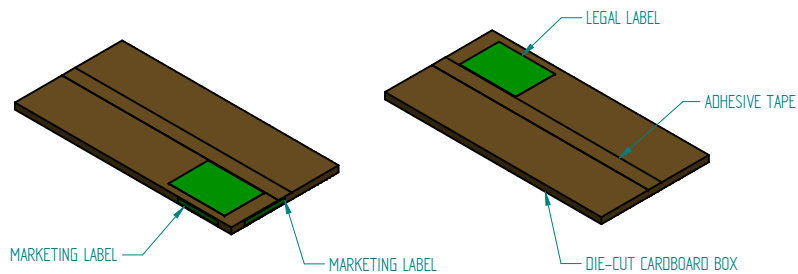

References packed by 2 :
FALH30/77 - FALH30/103 - F37/77

References with hardwares :
FA9/77 - FDB60/17

References with hardwares :
FDSH45/77 - FDSH60/77

Reference	Code	Sheet	Version		
	E10	0/1			
Designed by	Product				Checked by
 FAB FERRARIS ABBONDI PRODOTTI 41012 Sesto di Montebelluna (TV) Italy Tel. +39 0422 35551 www.fabgroup.com fab@fabgroup.com					Rev.
					Checked by
Product name	PPP ADEO DOORS				Document number
					Rev.
					28/11/23
					PPP ADEO DOORS