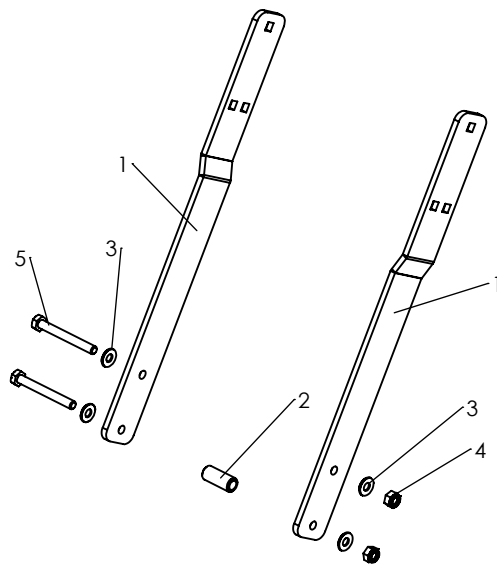

Rep N°	Ref.	Désignation	Description	Qté
1	3002185906	PLAT POTENCE GUID 40x6 EMB 6.5 GRIS RAL7016	HANDLEBAR BRACKET 40x6 DRAW6.5 GREY RAL7016	2
1	3002180306	PLAT POTENCE GUID 40x6 EMB 6.5 NOIR RAL 9005	HANDLEBAR BRACKET 40x6 DRAW6.5 BLACK RAL 9005	2
1	3002180506	PLAT POTENCE GUID 40x6 EMB 6.5 GRIS (8120)	HANDLEBAR BRACKET 40x6 DRAW6.5 GREY (8120)	2
1	3002180606	PLAT POTENCE GUID 40x6 EMB 6.5 GRIS (627)	HANDLEBAR BRACKET 40x6 DRAW6.5 GREY (627)	2
1	3002181306	PLAT POTENCE GUID 40x6 EMB 6.5 ROUGE RAL3001	HANDLEBAR BRACKET 40x6 DRAW6.5 RED RAL3001	2
1	3002181806	PLAT POTENCE GUID 40x6 EMB 6.5 VERT RAL6005	HANDLEBAR BRACKET 40x6 DRAW6.5 GREEN RAL6005	2
1	3002182706	PLAT POTENCE GUID 40x6 EMB 6.5 GRIS RAL7040 - GRIS 8201	HANDLEBAR BRACKET 40x6 DRAW6.5 GREY RAL7040 - GREY 8201	2
1	3002184406	PLAT POTENCE GUID 40x6 EMB 6.5 VERT RAL6009	HANDLEBAR BRACKET 40x6 DRAW6.5 GREEN RAL6009	2
2	0302020082	ENTR. 14x9x34 xZNCr3	Spacer Ø9 x Ø14 x 34z	1
3	0300400802	RONDELLE PLATE M 8X18X1.5 Z NFE 25513	PLATE WASHER M 8X18X1.5 Z NFE 25513	4
4	0300210802	ECROU FREIN M 8 Z DIN 985/8	BLOCKING NUT HM 8 Z DIN 985/8	2
5	0300010813	VIS H 8 X 70/22Z DIN 931/6.8	SCREW H 8 X 70/22Z DIN 931/6.8	2