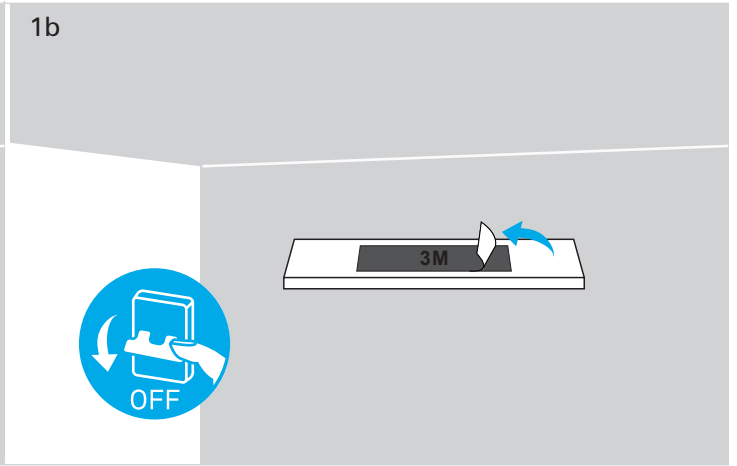

Sklim

TC-0221 / TC-0222 / TC-0223 / TC-0224

FOR
LIGHT

INCLUDED

- Light fixture x1
- 3M adhesive tape x2
- Screw x2

3M	
L=20cm	x2
L=30cm	x2
L=40cm	x4
L=60cm	x4

NOT INCLUDED

- TC-0225 (12V) components:
 - Power supply x1
 - 3M adhesive tape x1
 - Bracket x3
 - Cable x1

NOT INCLUDED

- TC-0226 (24V) components:
 - Power supply x1
 - 3M adhesive tape x1
 - Bracket x4
 - Cable x1

3

4

OPTIONAL A

		12 W		24 W	
20 cm		2 W	6 ud	12 ud	
30 cm		2,5 W	4 ud	8 ud	
30 cm		3,5 W	3 ud	6 ud	
40 cm		5,5 W	2 ud	4 ud	

OPTIONAL B

		12 W		24 W	
20 cm		2 W	6 ud	12 ud	
30 cm		2,5 W	4 ud	8 ud	
30 cm		3,5 W	3 ud	6 ud	
40 cm		5,5 W	2 ud	4 ud	