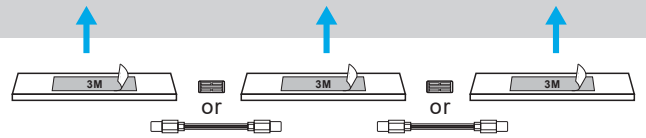

Sklim

TC-0221 / TC-0222 / TC-0223 / TC-0224

FOR
LIGHT

INCLUDED

- Light fixture x1
- 3M adhesive tape x2
- Screw x2

3M	
L=20cm	x2
L=30cm	x2
L=40cm	x4
L=60cm	x4

NOT INCLUDED

- TC-0225 (12V) components:
 - Power supply x1
 - 3M adhesive tape x1
 - Bracket x3
 - Cable x1

NOT INCLUDED

- TC-0226 (24V) components:
 - Power supply x1
 - 3M adhesive tape x1
 - Bracket x4
 - Cable x1

3

4

OPTIONAL A

		12 W		24 W	
20 cm		2 W	6 ud	12 ud	
30 cm		2,5 W	4 ud	8 ud	
30 cm		3,5 W	3 ud	6 ud	
40 cm		5,5 W	2 ud	4 ud	

OPTIONAL B

		12 W		24 W	
20 cm		2 W	6 ud	12 ud	
30 cm		2,5 W	4 ud	8 ud	
30 cm		3,5 W	3 ud	6 ud	
40 cm		5,5 W	2 ud	4 ud	