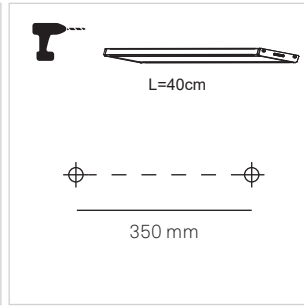

Sklim

TC-0221 / TC-0222 / TC-0223 / TC-0224

FOR
LIGHT

INCLUDED

- Light fixture x1
- 3M adhesive tape x2
- Screw x2

3M	
L=20cm	x2
L=30cm	x2
L=40cm	x4
L=60cm	x4

NOT INCLUDED

- TC-0225 (12V) components:
 - Power supply x1
 - 3M adhesive tape x1
 - Bracket x3
 - Cable x1

NOT INCLUDED

- TC-0226 (24V) components:
 - Power supply x1
 - 3M adhesive tape x1
 - Bracket x4
 - Cable x1

3

4

OPTIONAL A

		12 W		24 W	
20 cm		2 W	6 ud	12 ud	
30 cm		2,5 W	4 ud	8 ud	
30 cm		3,5 W	3 ud	6 ud	
40 cm		5,5 W	2 ud	4 ud	

OPTIONAL B

		12 W		24 W	
20 cm		2 W	6 ud	12 ud	
30 cm		2,5 W	4 ud	8 ud	
30 cm		3,5 W	3 ud	6 ud	
40 cm		5,5 W	2 ud	4 ud	