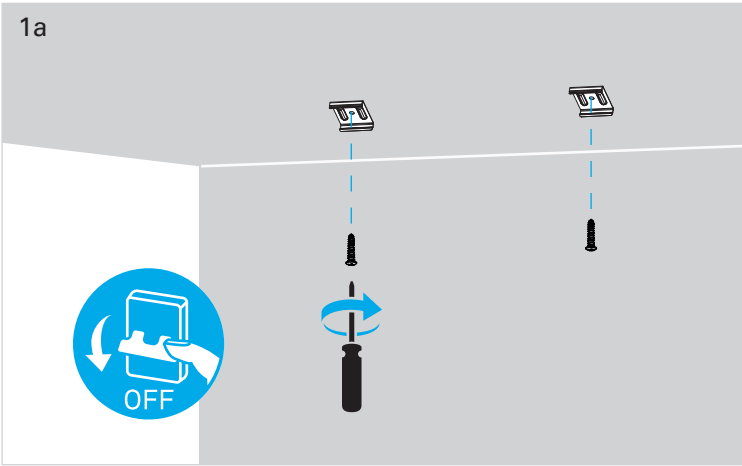

Sklim

TC-0221 / TC-0222 / TC-0223 / TC-0224

FOR
LIGHT

INCLUDED

- Light fixture x1
- 3M adhesive tape x2
- Screw x2

3M	
L=20cm	x2
L=30cm	x2
L=40cm	x4
L=60cm	x4

NOT INCLUDED

- TC-0225 (12V) components:
 - Power supply x1
 - 3M adhesive tape x1
 - Bracket x3
 - Cable x1

NOT INCLUDED

- TC-0226 (24V) components:
 - Power supply x1
 - 3M adhesive tape x1
 - Bracket x4
 - Cable x1

3

4

OPTIONAL A

		12 W		24 W	
20 cm		2 W	6 ud	12 ud	
30 cm		2,5 W	4 ud	8 ud	
30 cm		3,5 W	3 ud	6 ud	
40 cm		5,5 W	2 ud	4 ud	

OPTIONAL B

		12 W		24 W	
20 cm		2 W	6 ud	12 ud	
30 cm		2,5 W	4 ud	8 ud	
30 cm		3,5 W	3 ud	6 ud	
40 cm		5,5 W	2 ud	4 ud	