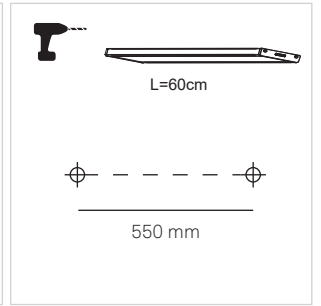

Sklim

TC-0221 / TC-0222 / TC-0223 / TC-0224

FOR
LIGHT

INCLUDED

- Light fixture x1
- 3M adhesive tape x2
- Screw x2

3M	
L=20cm	x2
L=30cm	x2
L=40cm	x4
L=60cm	x4

NOT INCLUDED

- TC-0225 (12V) components:
 - Power supply x1
 - 3M adhesive tape x1
 - Bracket x3
 - Cable x1

NOT INCLUDED

- TC-0226 (24V) components:
 - Power supply x1
 - 3M adhesive tape x1
 - Bracket x4
 - Cable x1

3

4

OPTIONAL A

		12 W		24 W	
20 cm		2 W	6 ud	12 ud	
30 cm		2,5 W	4 ud	8 ud	
30 cm		3,5 W	3 ud	6 ud	
40 cm		5,5 W	2 ud	4 ud	

OPTIONAL B

		12 W		24 W	
20 cm		2 W	6 ud	12 ud	
30 cm		2,5 W	4 ud	8 ud	
30 cm		3,5 W	3 ud	6 ud	
40 cm		5,5 W	2 ud	4 ud	