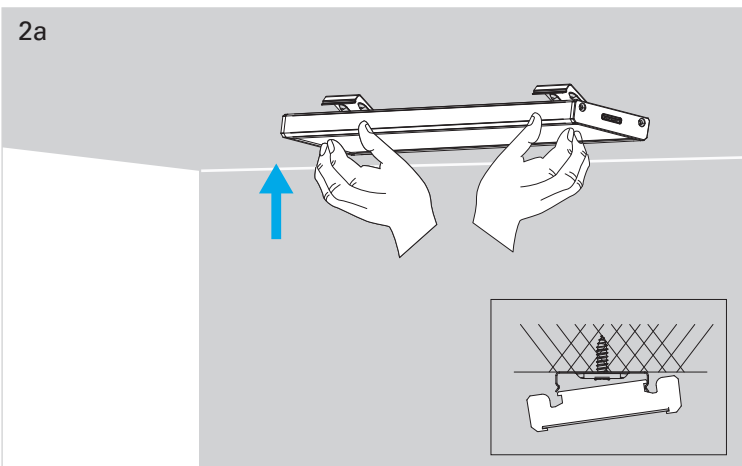

Sklim

TC-0221 / TC-0222 / TC-0223 / TC-0224

FOR
LIGHT

INCLUDED

- Light fixture x1
- 3M adhesive tape x2
- Screw x2

3M	
L=20cm	x2
L=30cm	x2
L=40cm	x4
L=60cm	x4

NOT INCLUDED

- TC-0225 (12V) components:
 - Power supply x1
 - 3M adhesive tape x1
 - Bracket x3
 - Cable x1

NOT INCLUDED

- TC-0226 (24V) components:
 - Power supply x1
 - 3M adhesive tape x1
 - Bracket x4
 - Cable x1

3

4

OPTIONAL A

		12 W		24 W	
20 cm		2 W	6 ud	12 ud	
30 cm		2,5 W	4 ud	8 ud	
30 cm		3,5 W	3 ud	6 ud	
40 cm		5,5 W	2 ud	4 ud	

OPTIONAL B

		12 W		24 W	
20 cm		2 W	6 ud	12 ud	
30 cm		2,5 W	4 ud	8 ud	
30 cm		3,5 W	3 ud	6 ud	
40 cm		5,5 W	2 ud	4 ud	