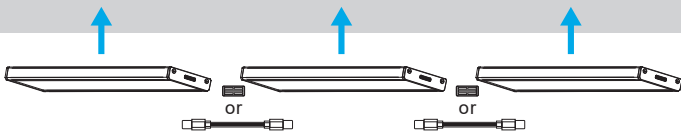

Sklim

TC-0221 / TC-0222 / TC-0223 / TC-0224

FOR
LIGHT

INCLUDED

- Light fixture x1
- 3M adhesive tape x2
- Screw x2

3M	
L=20cm	x2
L=30cm	x2
L=40cm	x4
L=60cm	x4

NOT INCLUDED

- TC-0225 (12V) components:
 - Power supply x1
 - 3M adhesive tape x1
 - Bracket x3
 - Cable x1

NOT INCLUDED

- TC-0226 (24V) components:
 - Power supply x1
 - 3M adhesive tape x1
 - Bracket x4
 - Cable x1

3

4

OPTIONAL A

		12 W		24 W	
20 cm		2 W	6 ud	12 ud	
30 cm		2,5 W	4 ud	8 ud	
30 cm		3,5 W	3 ud	6 ud	
40 cm		5,5 W	2 ud	4 ud	

OPTIONAL B

		12 W		24 W	
20 cm		2 W	6 ud	12 ud	
30 cm		2,5 W	4 ud	8 ud	
30 cm		3,5 W	3 ud	6 ud	
40 cm		5,5 W	2 ud	4 ud	