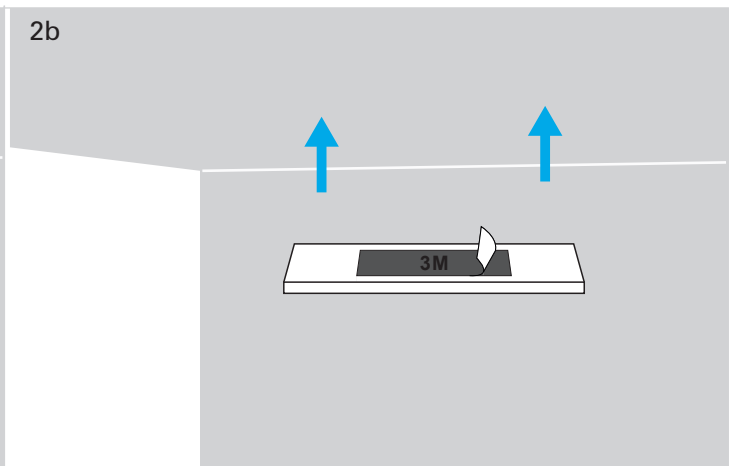

Sklim

TC-0221 / TC-0222 / TC-0223 / TC-0224

FOR
LIGHT

INCLUDED

- Light fixture x1
- 3M adhesive tape x2
- Screw x2

3M	
L=20cm	x2
L=30cm	x2
L=40cm	x4
L=60cm	x4

NOT INCLUDED

- TC-0225 (12V) components:
 - Power supply x1
 - 3M adhesive tape x1
 - Bracket x3
 - Cable x1

NOT INCLUDED

- TC-0226 (24V) components:
 - Power supply x1
 - 3M adhesive tape x1
 - Bracket x4
 - Cable x1

3

4

OPTIONAL A

		12 W		24 W	
20 cm		2 W	6 ud	12 ud	
30 cm		2,5 W	4 ud	8 ud	
30 cm		3,5 W	3 ud	6 ud	
40 cm		5,5 W	2 ud	4 ud	

OPTIONAL B

		12 W		24 W	
20 cm		2 W	6 ud	12 ud	
30 cm		2,5 W	4 ud	8 ud	
30 cm		3,5 W	3 ud	6 ud	
40 cm		5,5 W	2 ud	4 ud	