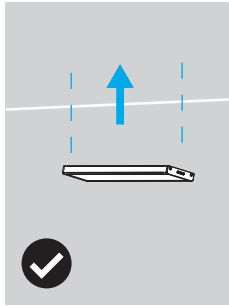

Sklim

TC-0221 / TC-0222 / TC-0223 / TC-0224

FOR
LIGHT

INCLUDED

- Light fixture x1
- 3M adhesive tape x2
- Screw x2

3M	
L=20cm	x2
L=30cm	x2
L=40cm	x4
L=60cm	x4

NOT INCLUDED

- TC-0225 (12V) components:
 - Power supply x1
 - 3M adhesive tape x1
 - Bracket x3
 - Cable x1

NOT INCLUDED

- TC-0226 (24V) components:
 - Power supply x1
 - 3M adhesive tape x1
 - Bracket x4
 - Cable x1

3

4

OPTIONAL A

		12 W		24 W	
20 cm		2 W	6 ud	12 ud	
30 cm		2,5 W	4 ud	8 ud	
30 cm		3,5 W	3 ud	6 ud	
40 cm		5,5 W	2 ud	4 ud	

OPTIONAL B

		12 W		24 W	
20 cm		2 W	6 ud	12 ud	
30 cm		2,5 W	4 ud	8 ud	
30 cm		3,5 W	3 ud	6 ud	
40 cm		5,5 W	2 ud	4 ud	