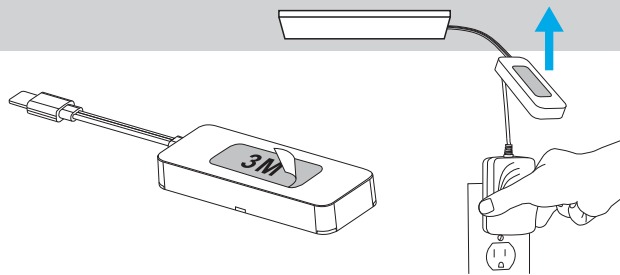

Sklim

TC-0221 / TC-0222 / TC-0223 / TC-0224

FOR
LIGHT

INCLUDED

- Light fixture x1
- 3M adhesive tape x2
- Screw x2

3M	
L=20cm	x2
L=30cm	x2
L=40cm	x4
L=60cm	x4

NOT INCLUDED

- TC-0225 (12V) components:
 - Power supply x1
 - 3M adhesive tape x1
 - Bracket x3
 - Cable x1

NOT INCLUDED

- TC-0226 (24V) components:
 - Power supply x1
 - 3M adhesive tape x1
 - Bracket x4
 - Cable x1

3

4

OPTIONAL A

		12 W		24 W	
20 cm		2 W	6 ud	12 ud	
30 cm		2,5 W	4 ud	8 ud	
30 cm		3,5 W	3 ud	6 ud	
40 cm		5,5 W	2 ud	4 ud	