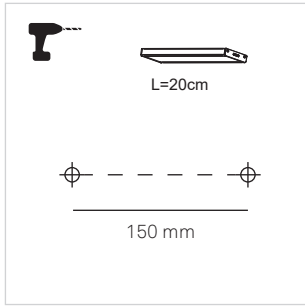

Sklim

TC-0221 / TC-0222 / TC-0223 / TC-0224

FOR
LIGHT

INCLUDED

- Light fixture x1
- 3M adhesive tape x2
- Screw x2

3M	
L=20cm	x2
L=30cm	x2
L=40cm	x4
L=60cm	x4

NOT INCLUDED

- TC-0225 (12V) components:
 - Power supply x1
 - 3M adhesive tape x1
 - Bracket x3
 - Cable x1

NOT INCLUDED

- TC-0226 (24V) components:
 - Power supply x1
 - 3M adhesive tape x1
 - Bracket x4
 - Cable x1

3

4

OPTIONAL A

		12 W		24 W	
20 cm		2 W	6 ud	12 ud	
30 cm		2,5 W	4 ud	8 ud	
30 cm		3,5 W	3 ud	6 ud	
40 cm		5,5 W	2 ud	4 ud	

OPTIONAL B

		12 W		24 W	
20 cm		2 W	6 ud	12 ud	
30 cm		2,5 W	4 ud	8 ud	
30 cm		3,5 W	3 ud	6 ud	
40 cm		5,5 W	2 ud	4 ud	