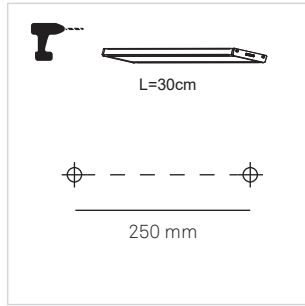

Sklim

TC-0221 / TC-0222 / TC-0223 / TC-0224

FOR
LIGHT

INCLUDED

- Light fixture x1
- 3M adhesive tape x2
- Screw x2

3M	
L=20cm	x2
L=30cm	x2
L=40cm	x4
L=60cm	x4

NOT INCLUDED

- TC-0225 (12V) components:
 - Power supply x1
 - 3M adhesive tape x1
 - Bracket x3
 - Cable x1

NOT INCLUDED

- TC-0226 (24V) components:
 - Power supply x1
 - 3M adhesive tape x1
 - Bracket x4
 - Cable x1

3

4

OPTIONAL A

		12 W		24 W	
20 cm		2 W	6 ud	12 ud	
30 cm		2,5 W	4 ud	8 ud	
30 cm		3,5 W	3 ud	6 ud	
40 cm		5,5 W	2 ud	4 ud	

OPTIONAL B

		12 W		24 W	
20 cm		2 W	6 ud	12 ud	
30 cm		2,5 W	4 ud	8 ud	
30 cm		3,5 W	3 ud	6 ud	
40 cm		5,5 W	2 ud	4 ud	