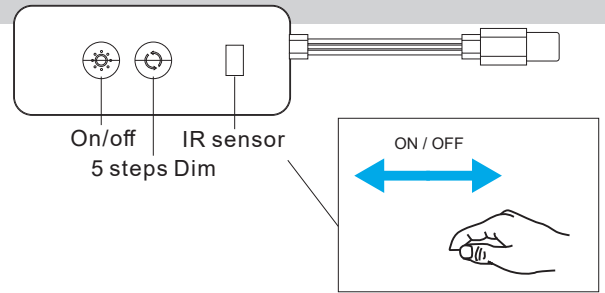

Sklim

TC-0221 / TC-0222 / TC-0223 / TC-0224

FOR
LIGHT

INCLUDED

- Light fixture x1
- 3M adhesive tape x2
- Screw x2

3M	
L=20cm	x2
L=30cm	x2
L=40cm	x4
L=60cm	x4

NOT INCLUDED

- TC-0225 (12V) components:
 - Power supply x1
 - 3M adhesive tape x1
 - Bracket x3
 - Cable x1

NOT INCLUDED

- TC-0226 (24V) components:
 - Power supply x1
 - 3M adhesive tape x1
 - Bracket x4
 - Cable x1

3

4

OPTIONAL A

		12 W		24 W	
20 cm		2 W	6 ud	12 ud	
30 cm		2,5 W	4 ud	8 ud	
30 cm		3,5 W	3 ud	6 ud	
40 cm		5,5 W	2 ud	4 ud	

OPTIONAL B

		12 W		24 W	
20 cm		2 W	6 ud	12 ud	
30 cm		2,5 W	4 ud	8 ud	
30 cm		3,5 W	3 ud	6 ud	
40 cm		5,5 W	2 ud	4 ud	