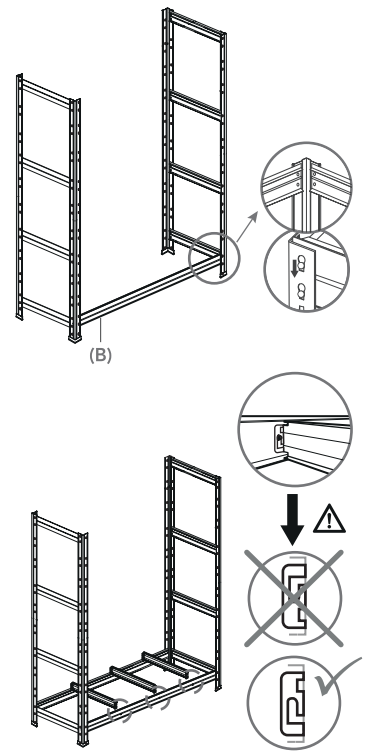

# BULLRACK RIVET

200x180x60 cm  
79x71x24 in. / po

ar shelving

! 1/2

+

# BULLRACK RIVET

200x180x60 cm  
79x71x24 in. / po

TOTAL:  
2400 kg  
5200 lb

! 1/2

+

01

02

03

04

05