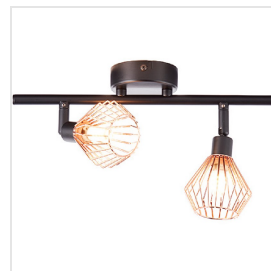

DALMA

METAL
BLACK/COPPER
 Bulb Information

Model	2 spot light
Type of Lamp	QT14
Socket	G9
Power	max. 2 x 33W
Lumen	
Kelvin	

 Technical Data

IP Code	
Protection class	I
Voltage	230V
Energy Efficiency Class	
Bulbs included	No
Bulbs exchangeable	Yes
Dimmable	No

 Dimensions

Height	200 mm
Width	315 mm
Length	170 mm
Diameter	
Weight	0.38 kg

 Packaging Dimensions

Packaging unit: 1	
Height	
Width	320 mm
Length	90 mm
Weight	0.518 kg

Article-no.:

21013/76

Código Bricomart: 10599862