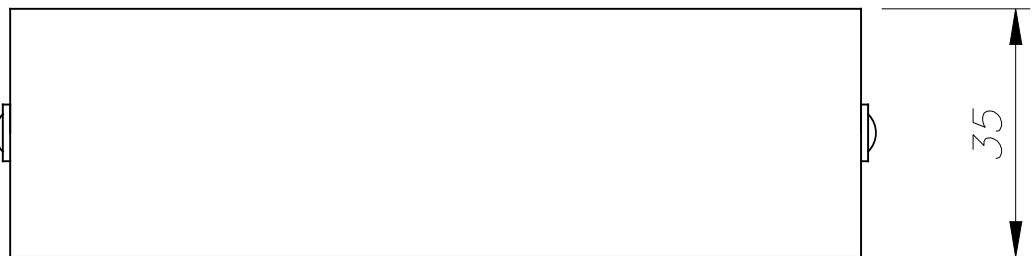

ALUMINIO INYECTADO
INJECTED ALUMINIUM

ACRÍLICO
OPAL

PLANTILLA DE INSTALACIÓN
INSTALLATION TEMPLATE

Scale 1:1