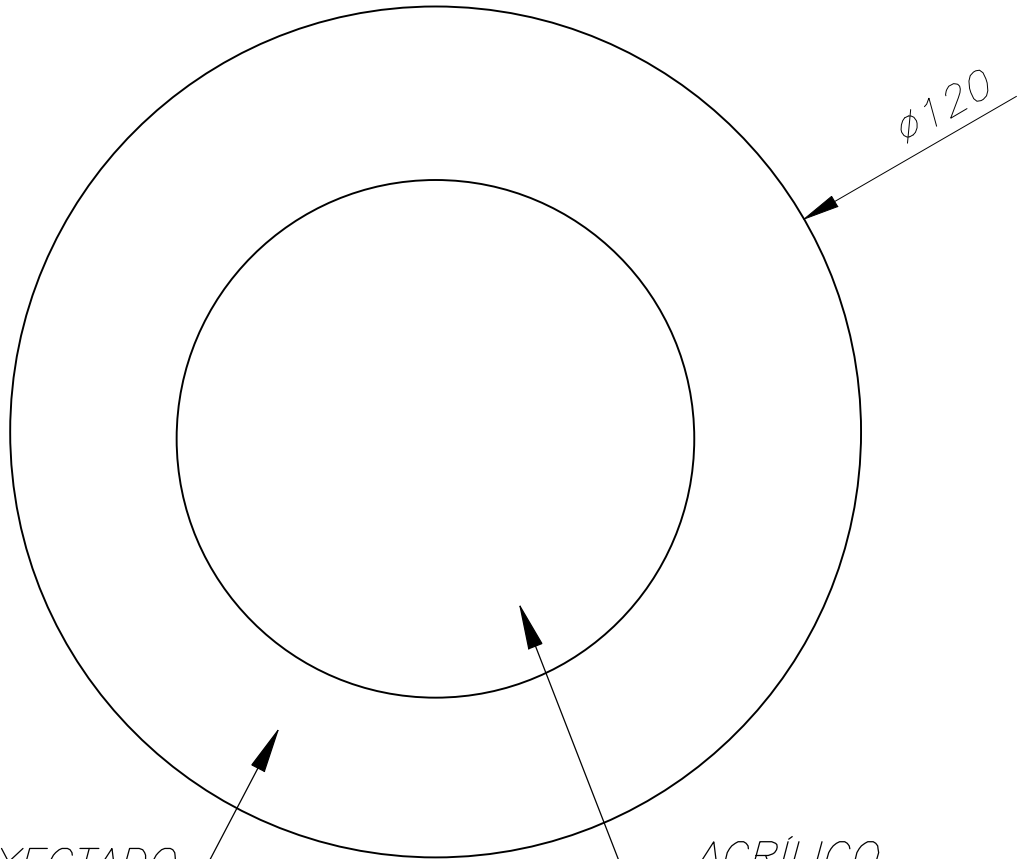

ALUMINIO INYECTADO
INJECTED ALUMINIUM

ACRÍLICO
OPAL