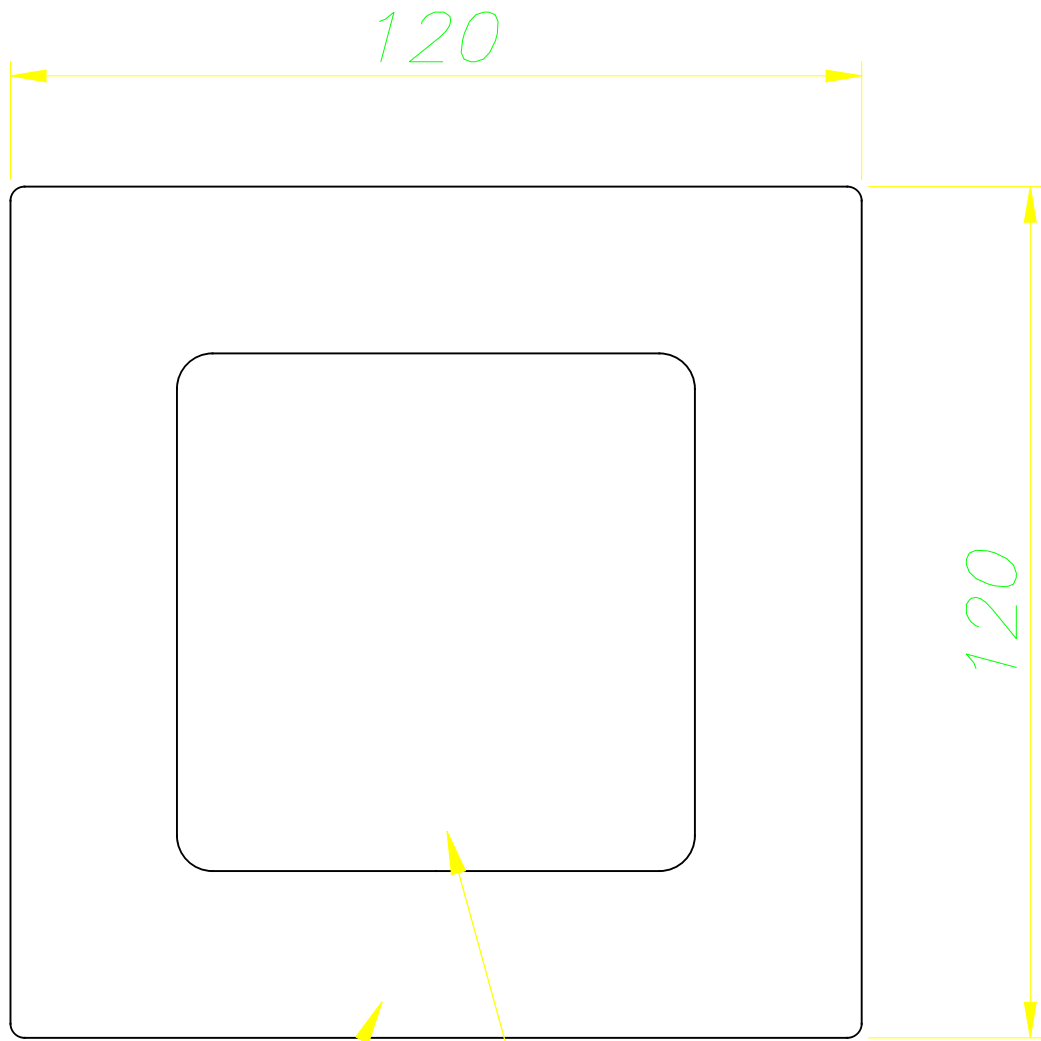

TC-0153-BLA

V0

EASY Downlight recessed

Finish
Matt white
Opal

Material
Aluminium
Acrylic

TECHNICAL CHARACTERISTICS

Light source

Light source: LED MLS
Output (W): 4,6W
Total power consumption (W): 5,6W
Color temperature: Neutral white - 4000K
Real Lumen: 418
Nominal Lumen: 580
Qty Leds: 30
Lm/Real W: 105
Bin / Grup: 40-0A o 40-0B
UGR: 23.7

GEAR

Brand: LXD
Gear included: Yes, electronic
Voltage / Frequency:
100-240VAC/50-60Hz
Power Factor: 0.55

Luminaire

Warranty: 5 Years

Logistics

Energy Efficiency: LED A+++
EAN Code: 8435381449001
Net Weight (Kg): 0.185
Weight in Kg (packaged): 0.245
Packing: 150 x 45 x 125
Masterbox: 40

The photograph may not match the reference exactly. Please read the product description to identify the finish.

ALUMINIO INYECTADO
INJECTED ALUMINIUM

ACRÍLICO
OPAL

107x107

0-12mm

Scale 1:1