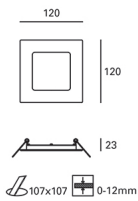

TC-0153-BLA

V0

EASY Downlight recessed

Finish
Matt white
Opal

Material
Aluminium
Acrylic

TECHNICAL CHARACTERISTICS

Light source

Light source: LED MLS
Output (W): 4,6W
Total power consumption (W): 5,6W
Color temperature: Neutral white - 4000K
Real Lumen: 418
Nominal Lumen: 580
Qty Leds: 30
Lm/Real W: 105
Bin / Grup: 40-0A o 40-0B
UGR: 23.7

GEAR

Brand: LXD
Gear included: Yes, electronic
Voltage / Frequency:
100-240VAC/50-60Hz
Power Factor: 0.55

Luminaire

Warranty: 5 Years

Logistics

Energy Efficiency: LED A+++
EAN Code: 8435381449001
Net Weight (Kg): 0.185
Weight in Kg (packaged): 0.245
Packing: 150 x 45 x 125
Masterbox: 40

The photograph may not match the reference exactly. Please read the product description to identify the finish.

ALUMINIO INYECTADO
INJECTED ALUMINIUM

ACRÍLICO
OPAL

107x107

0-12mm

Scale 1:1