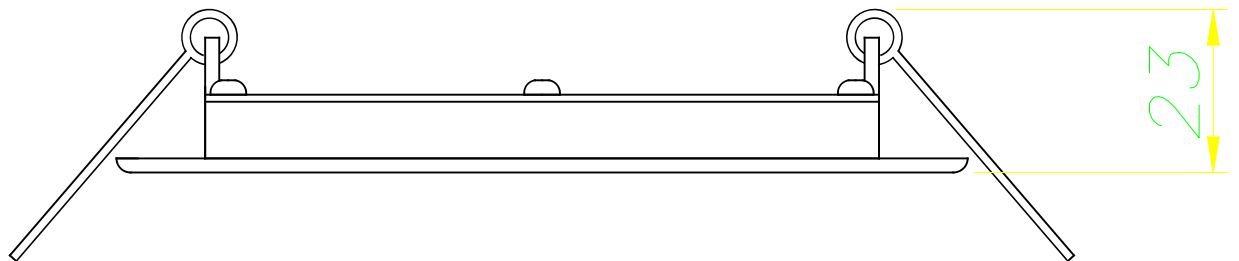

TC-0153-BLA

V0

EASY Downlight recessed

Finish
Matt white
Opal

Material
Aluminium
Acrylic

TECHNICAL CHARACTERISTICS

Light source

Light source: LED MLS
Output (W): 4,6W
Total power consumption (W): 5,6W
Color temperature: Neutral white - 4000K
Real Lumen: 418
Nominal Lumen: 580
Qty Leds: 30
Lm/Real W: 105
Bin / Grup: 40-0A o 40-0B
UGR: 23.7

GEAR

Brand: LXD
Gear included: Yes, electronic
Voltage / Frequency:
100-240VAC/50-60Hz
Power Factor: 0.55

Luminaire

Warranty: 5 Years

Logistics

Energy Efficiency: LED A+++
EAN Code: 8435381449001
Net Weight (Kg): 0.185
Weight in Kg (packaged): 0.245
Packing: 150 x 45 x 125
Masterbox: 40

The photograph may not match the reference exactly. Please read the product description to identify the finish.

ALUMINIO INYECTADO
INJECTED ALUMINIUM

ACRÍLICO
OPAL

107x107

0-12mm

Scale 1:1