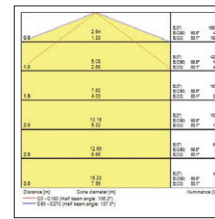

SylProof ToLEDo 1200 Simple