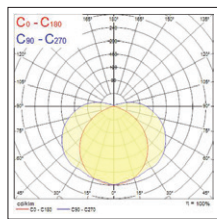

SylProof ToLEDo 1200 Simple