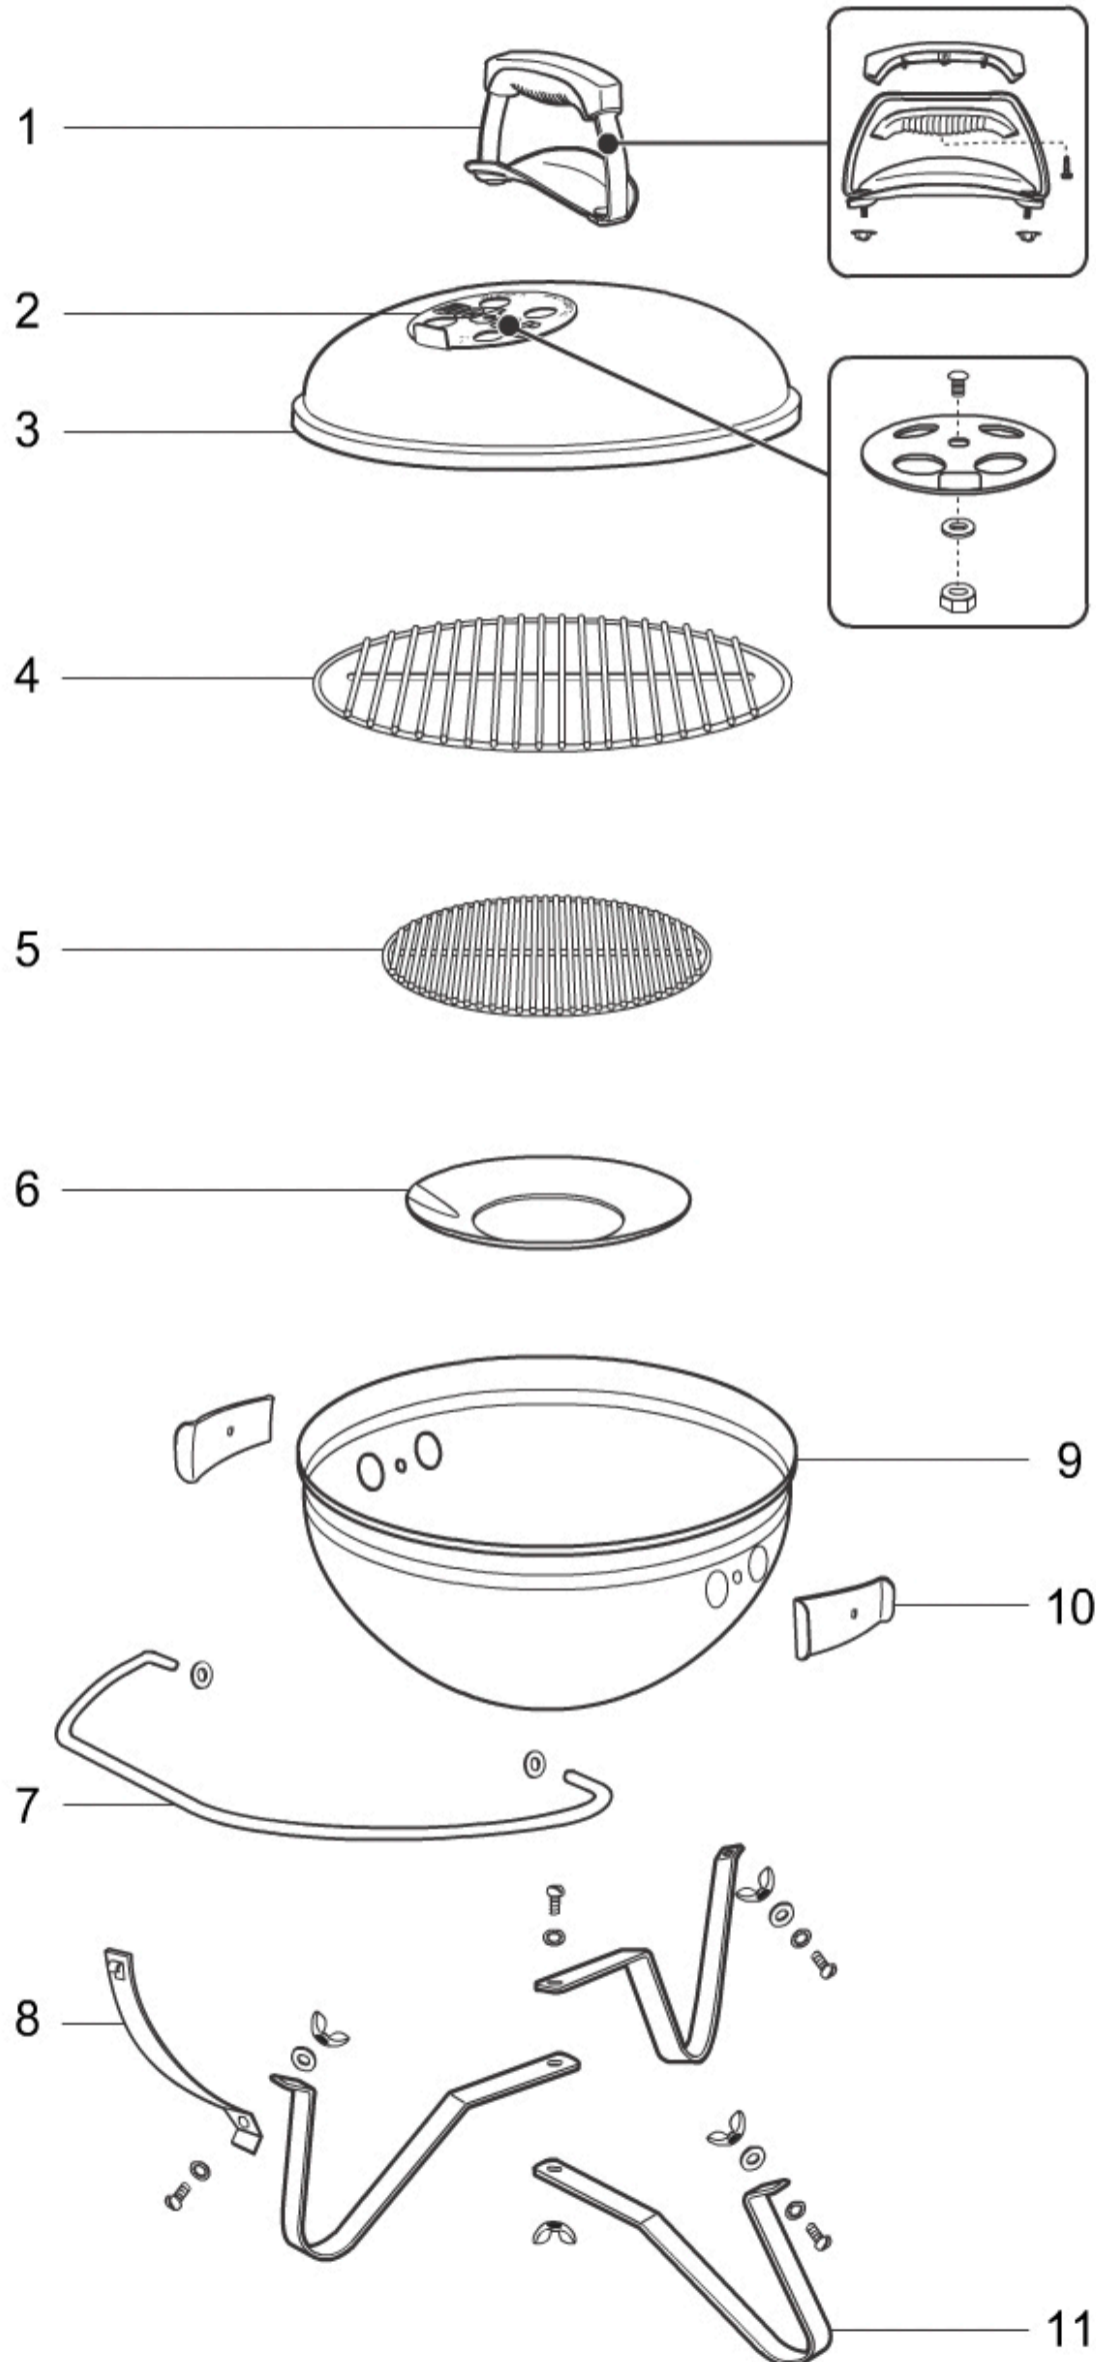

SMOKEY JOE PREMIUM (2010) (EXPORT) - 1121004

Smokey Joe® Premium '10

A	54770	Charcoal owners guide '13, EU
A	62626	Warranty sheet for Charcoal Go-Anywhere Grill. Export.
D	80805	Full hardware kit
A	54233	Assembly guide Smokey Joe Premium, '12, export
A	58445	Owners Guide, portable charcoal, export
C	80664	Measuring cup, black
1	80661	Handle kit w/shield, Smokey Joe, '10, gray
2	63059	Damper kit, Lid
3	63082	Lid w/shield, Smokey Joe, grey
3	63091	Lid assembly w/shield, Smokey Joe, wedgewood
3	65011	Lid assembly w/shield, Smokey Joe Premium, smoke, EU '14
3	80657	Lid with shield, Smokey Joe '10, EU, black
3	80703	Lid with shield, Smokey Joe '10, EU, bone
3	80738	Lid for Smokey Joe, w/shield, '10 EU, copper
3	63088	Lid w/shield, Smokey Joe, blue wave
3	65010	Lid assembly w/shield, Smokey Joe Premium, Crimson, EU '14
3	65012	Lid assembly w/shield, Smokey Joe Premium, slate, EU '14
3	80702	Lid with shield, Smokey Joe '10, EU, sage
3	80737	Lid for Smokey Joe, w/shield, '10 EU, red
4	80625	Cooking grate, 14.5" Smokey Joe, '10
5	80658	Charcoal grate, Smokey Joe, '10
6	80659	Grease tray-heat shield
7	80660	Wire lid lock/bowl dampers
8	80447	Support strap, lid lock, Smokey Joe
9	63081	Bowl, Smokey Joe Gold, grey, EU
9	63090	Bowl, Smokey Joe Gold, wedgewood
9	65014	Bowl, 14.5", Smokey Joe Premium, smoke
9	80662	Bowl assembly, Smokey Joe Premium '10, EU
9	80706	Bowl, 14.5", Smokey Joe Premium, ivory
9	80740	Bowl for Smokey Joe Premium, '10 EU, copper
9	63083	Bowl, Smokey Joe Gold, lemon grass, EU
9	65013	Bowl, 14.5", Smokey Joe Premium, crimson
9	65015	Bowl, 14.5", Smokey Joe Premium, slate
9	80705	Bowl assembly, Smokey Joe Premium, sage, '10
9	80708	Bowl assembly, Smokey Joe Premium, turquoise, '10
10	80660	Wire lid lock/bowl dampers
11	63072	Leg kit, Smokey Joe Premium