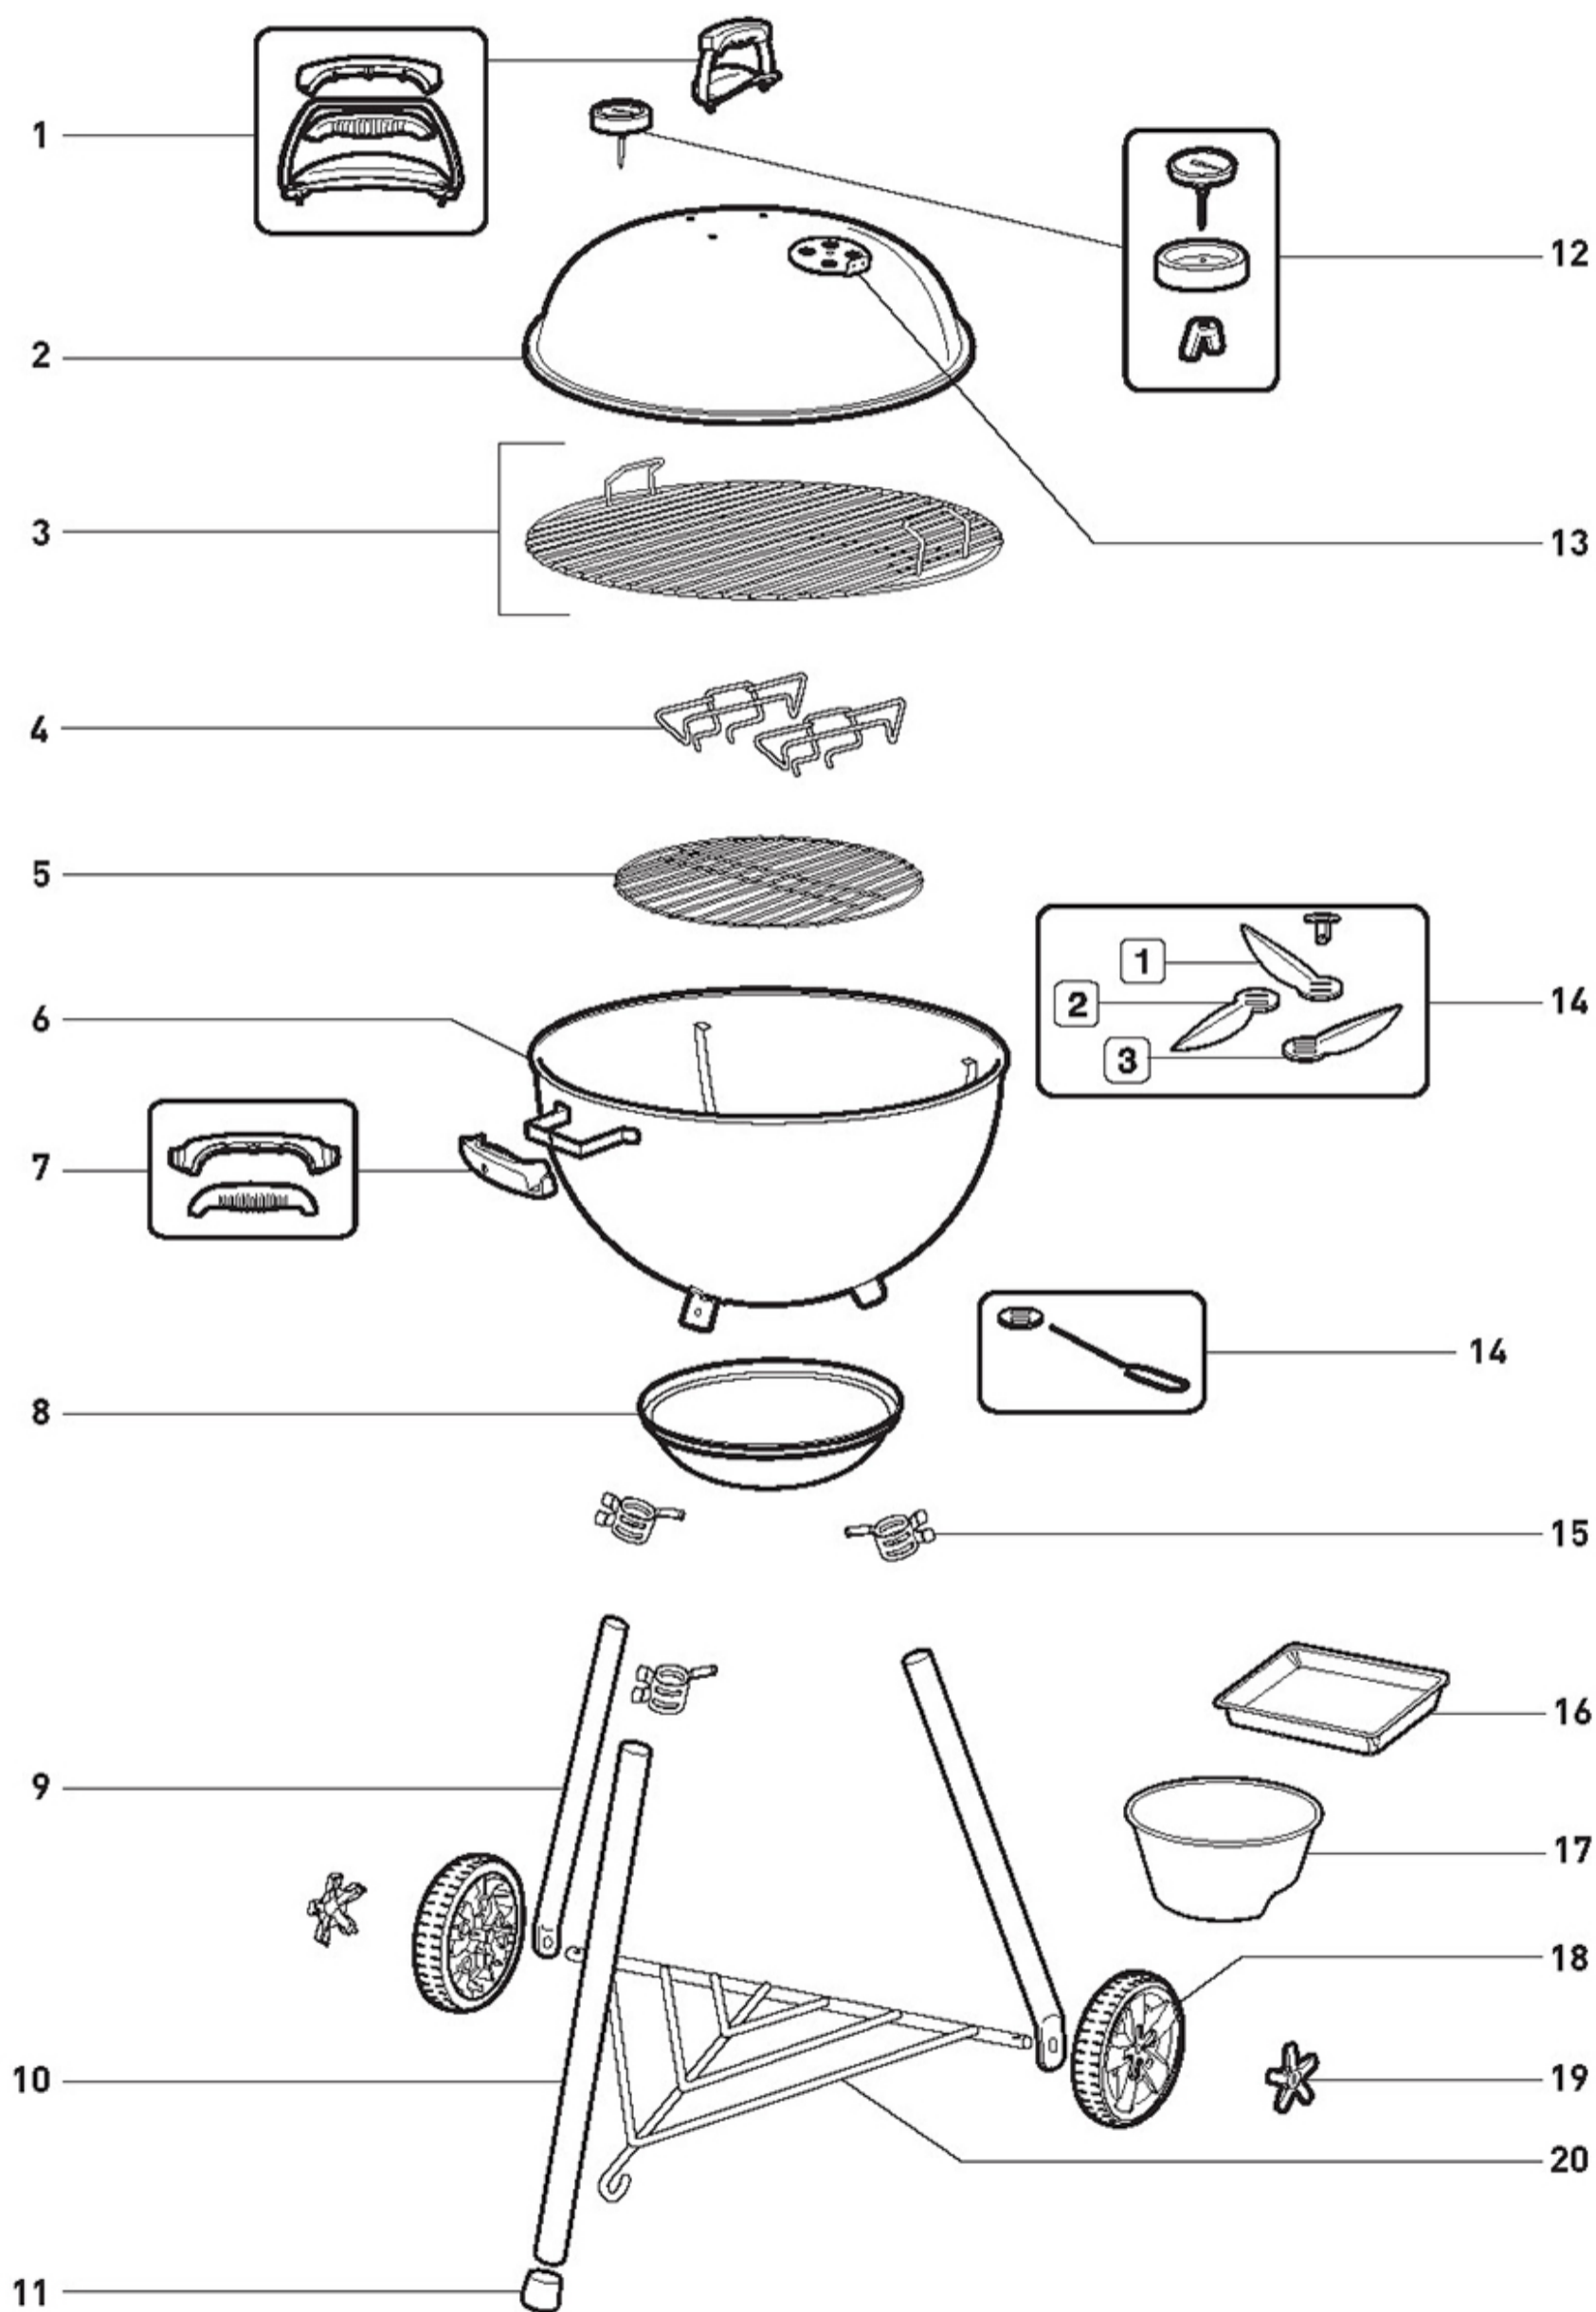

(<https://www.weber.com/IT/it/home/>)

ORIGINAL KETTLE E-5710 BLK (2019) (EUROPE) - 14101004

B	82337	Hardware Kit, Original Kettle, export
A	69100	Literature Kit, Original Kettle E-4710/5710, export
B	82339	Hardware pack, Master-Touch/Original Kettle
B	65183	Spring clip (set of 3)
B	91792	Ash catcher clips, '17, export
1	67568	Lid handle kit w/shield, black
2	67596	57 cm lid, 5710-5730 Kettle, export
3	62891	22.5" Cooking grate '11, domestic / export
4	65938	Set of charcoal rails, pair
5	80750	Charcoal grate for 57cm compact grills (packaged)
6	65200	Bowl, 22.5" Original Kettle - One-Touch Silver, black '15
7	67569	Bowl handle kit w/logo, black
8	67578	Ash catcher, 22" Original Kettle, '19
9	67580	Rear leg (set of 2), 22" Kettle, long
9	67006	Legs kit, 22"
10	67006	Legs kit, 22"
10	67583	Front leg, 22" Kettle, long
11	67573	Front leg cap, black
12	67030	Thermometer, export
12	67574	Bezel for thermometer, Charcoal '19
13	63059	Damper kit, Lid
14	90993	One-Touch cleaning kit 22.5", '12
15	66791	Ash catcher clip (3 piece), EU
16	6416	Aluminum drip pans - large. Package of 10
17	80664	Measuring cup, black
18	67584	Wheel w/insert, E-4710/5710/5730, export
19	67059	Wheel insert kit
20	67002	Triangle, black