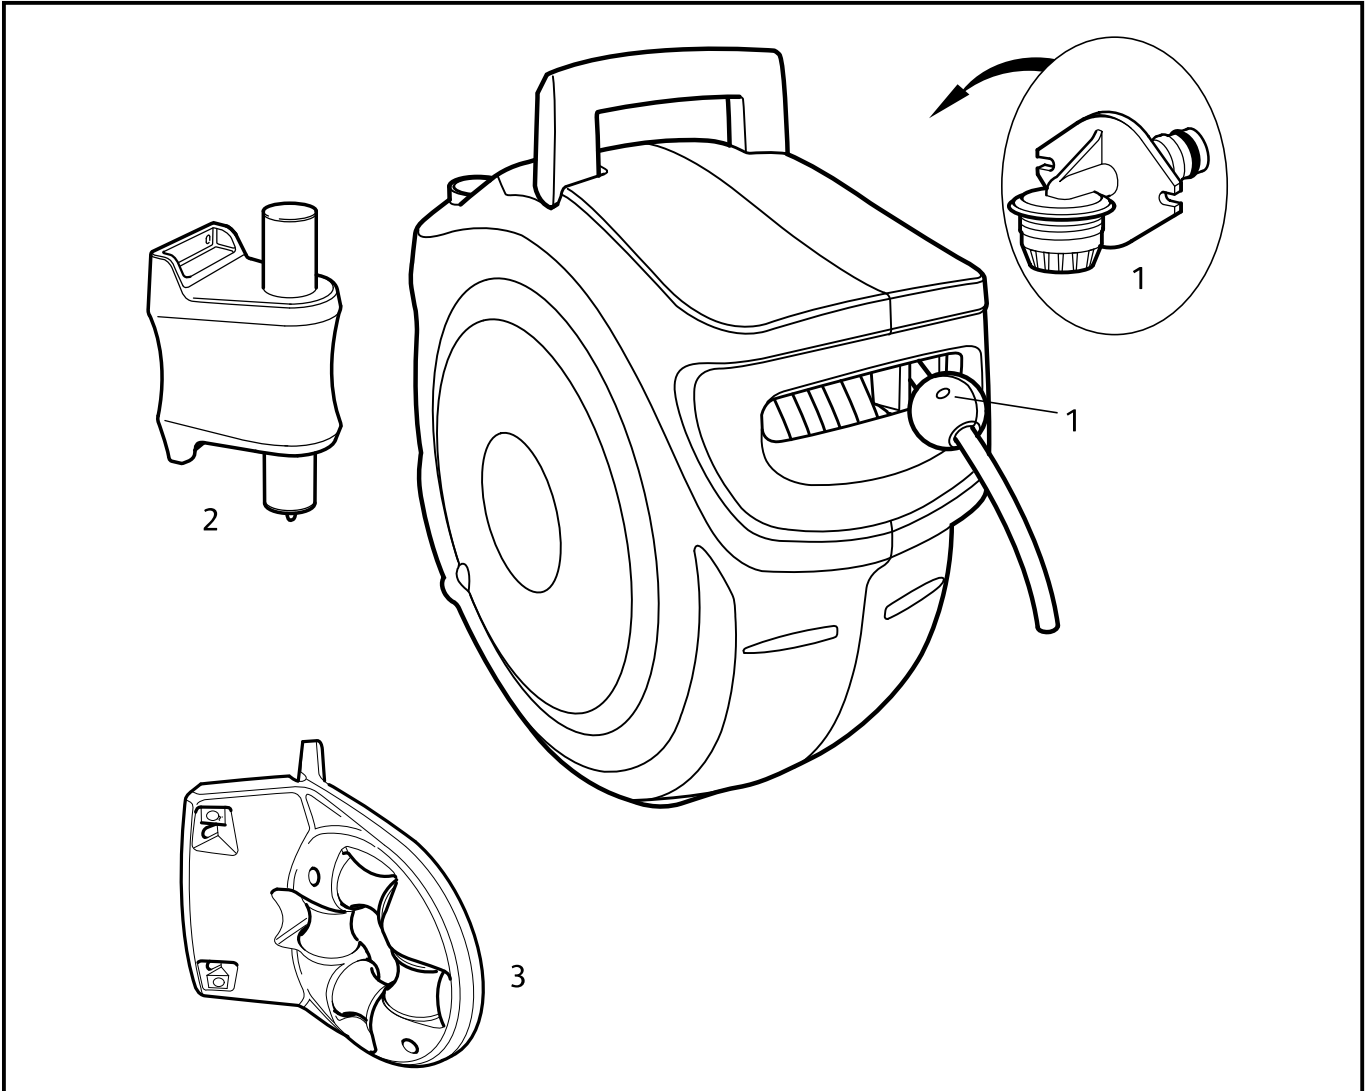

# Auto Reel - 40m Auto Reel Flowmax

## Spares Part Numbers

	Description	Part Number
1	<b>Auto Reel Annual Service Kit</b> Contains replacement Inlet Assembly, new Ball Stop, and Silicone Grease to lubricate inlet prior to replacement.	<b>Z71022</b>
2	<b>Wall Bracket</b>	<b>Z71025</b>
3	<b>Hose Guide</b>	<b>2392</b>