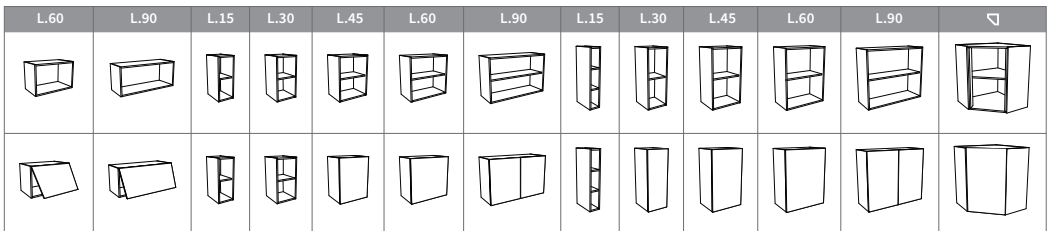

# c'styl

**ALSPAN**  
Furniture, Flooring, Worktops

↔ 60

↕ 88

↗ 56

by

1

2