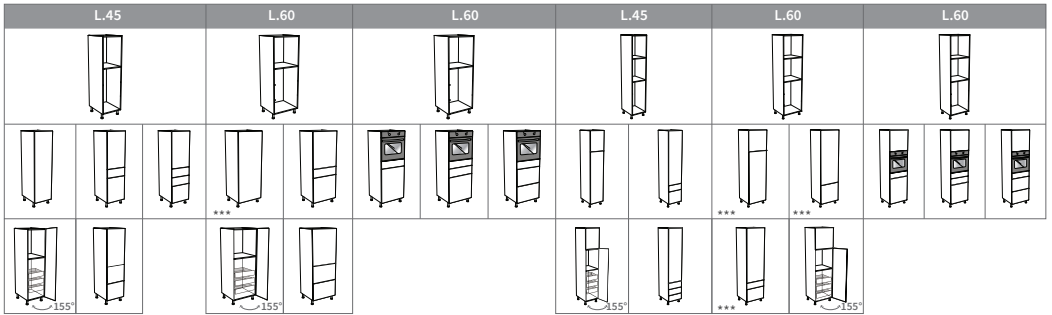

# c'styl

**ALSPAN**  
Furniture, Flooring, Worktops

↔ 60

↕ 88

↗ 56

by

1

2