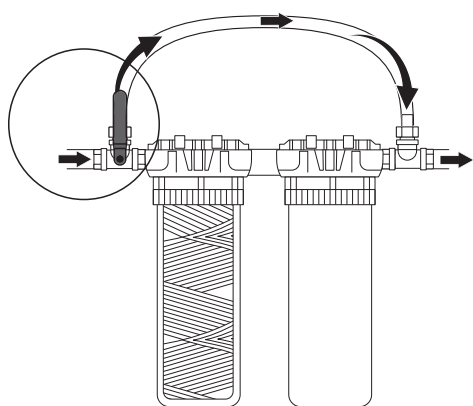

# 25

**Starter kit for anti-limescale protection of the network**  
3276007826159

**Drinking water starter kit**  
3276007826203

26

1

2

3

1