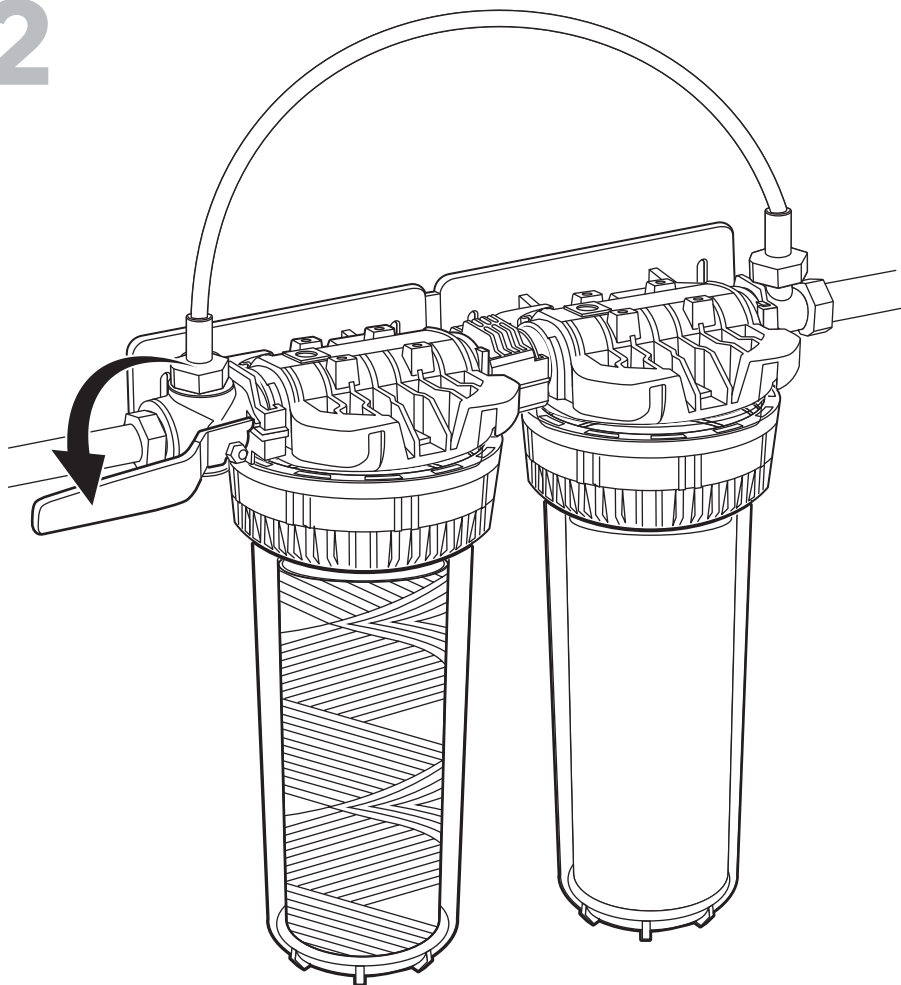

# 25

**Starter kit for anti-limescale protection of the network**  
3276007826159

**Drinking water starter kit**  
3276007826203

26

1

2

3

1