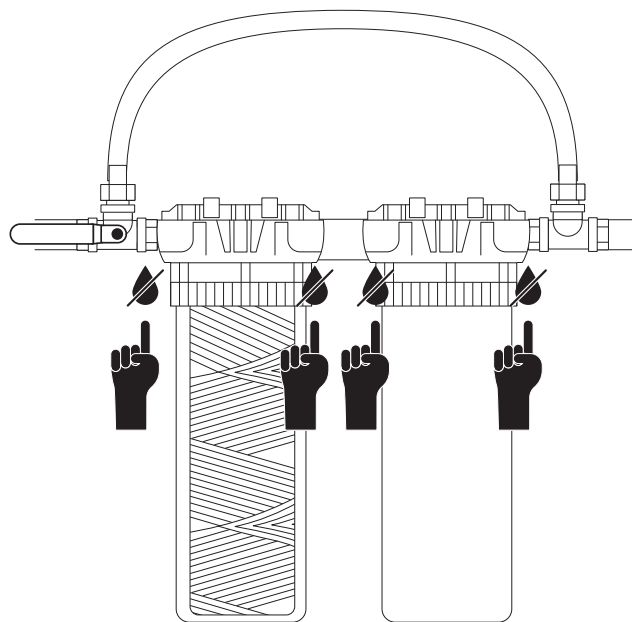

# 25

**Starter kit for anti-limescale protection of the network**  
3276007826159

**Drinking water starter kit**  
3276007826203

26

1

2

3

1