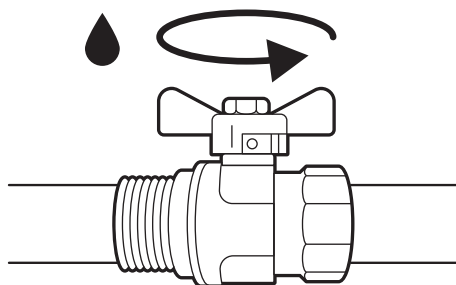

# 25

**Starter kit for anti-limescale protection of the network**  
3276007826159

**Drinking water starter kit**  
3276007826203

26

1

2

3

1