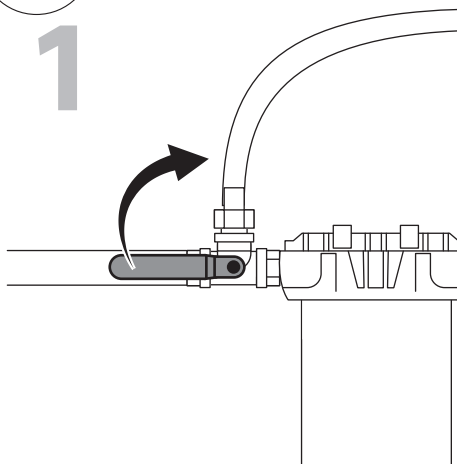

# 25

**Starter kit for anti-limescale protection of the network**  
3276007826159

**Drinking water starter kit**  
3276007826203

26

1

2

3

1