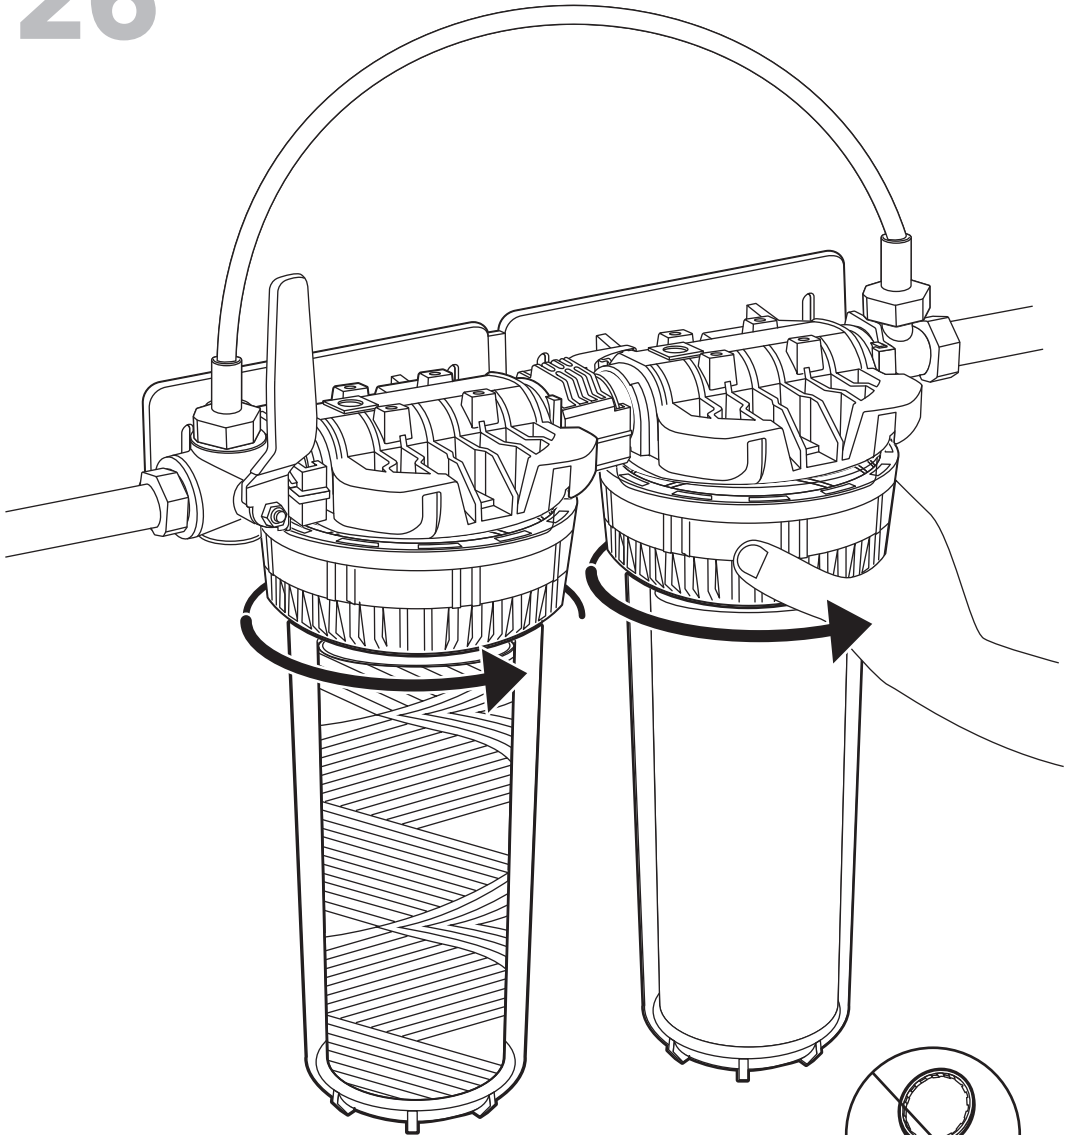

# 25

**Starter kit for anti-limescale protection of the network**  
3276007826159

**Drinking water starter kit**  
3276007826203

26

1

2

3

1