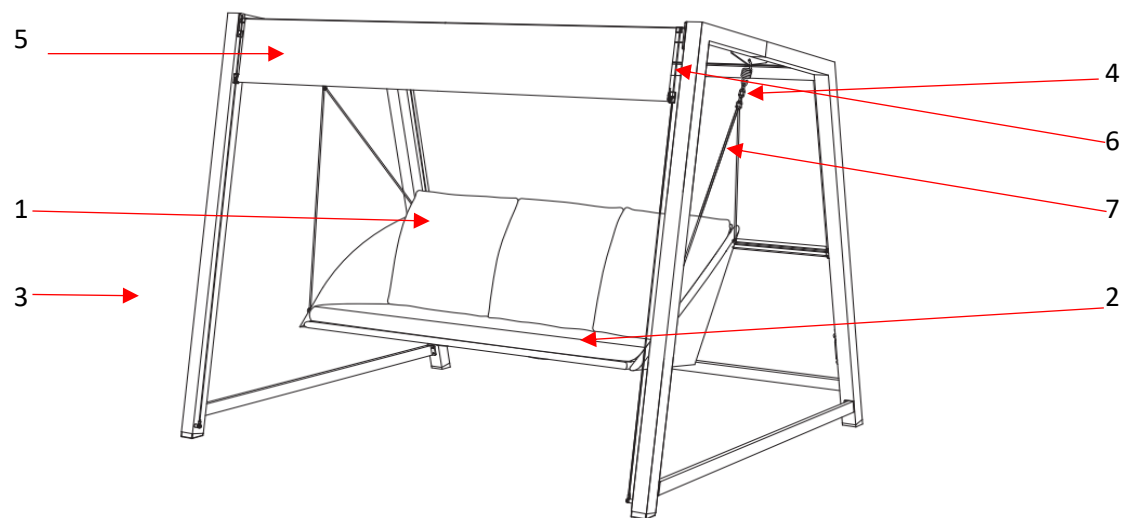

N°	Supplier code	EAN	Designation	Qty	Weight(kg)
1	MENDA-BC-SC	3276007337495	SP - 1 BACK CUSHION COVER OF MENDA SWINGCHAIR	1	0.7
2	MENDA-CC-SC	3276007337518	SP - 1 SEAT 3P CUSHION COVER OF MENDA SWINGCHAIR	1	1.0
3	MENDA-HK-SC	3276007337297	SP - HARDWARE KIT OF MENDA SWINGCHAIR	1	0.6
4	MENDA-SS-SC	3276007337327	SP - 2 SUSPENSION SPRING+2 STEEL SLIDING STRINGS	1	0.6
5	MENDA-RF-SC	3276007337433	SP - ROOF FABRIC OF MENDASWINGCHAIR	1	1.2
6	MENDA-CKR-SC	3276007337464	SP - 1 SET COMPLETE CABLEKIT FOR ROOF OF MENDA SW	1	0.2
7	96567592	3276007989571	SP - Support wire for MEDENA	2	2