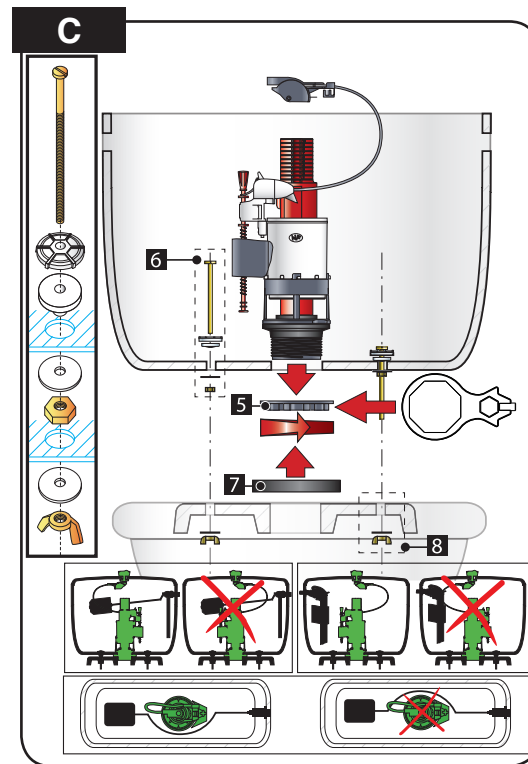

JOLLYFILL TELESCOPIC

www.wirquin.com

Photo is not contractual

217866_B - 06/2016