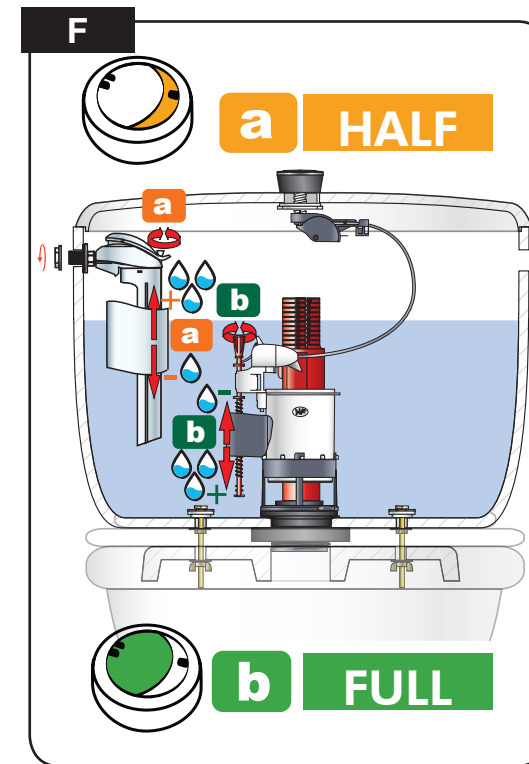

M16

www.wirquin.com

Photo is not contractual

217866_B - 06/2016