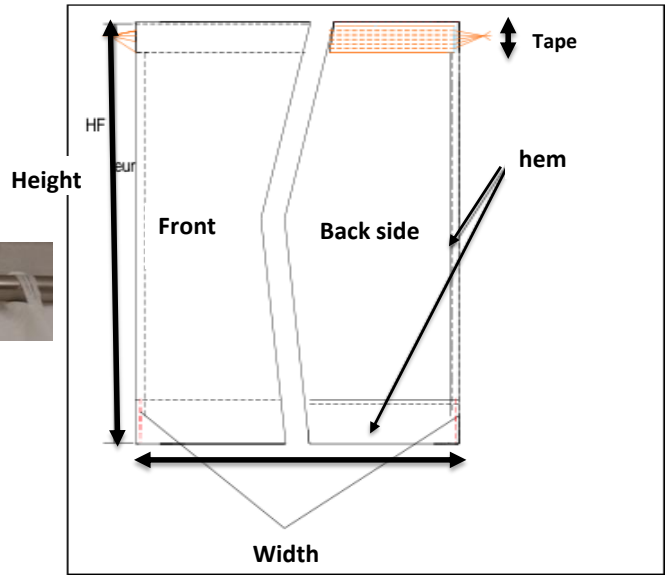

**EYELET CURTAIN**

Eyelets place

a/ Between eyelet and curtain edge

b/ Between eyelet and curtain edge

**MEASUREMENTS**

Ref	CURTAINS		EYELETS
	Width (cm)	Height (cm)	number
1	140	280	8
2			

duplicate line according sizes

Wash care symbols

duct description

**GATHERING TAPE + HIDDEN TABS CURTAIN**

FRONT SIDE

BACK SIDE

**MEASUREMENTS**

Ref	CURTAINS	
	Width (cm)	Height (cm)
1	140	280
2		

duplicate line according sizes

**SPECIFICATIONS**

	Ref ...
hidden tab width	2 cm
hidden tab height available	6,2
hidden tab height folded edge	no
Qty of hidden tabs	10
Hidden tabs material	polyester
Hidden tabs color	white
Tape height	8,5 cm
Tape color	white
Bottom finish (hem)	2 cm