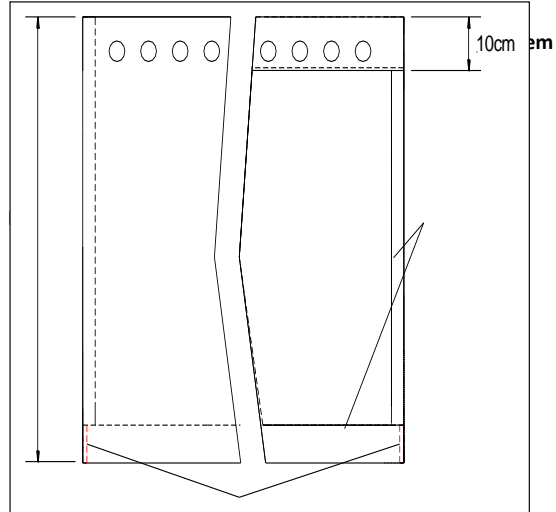

**EYELET CURTAIN**

Eyelets place

a/ Between eyelet and curtain edge

b/ Between eyelet and curtain edge

**MEASUREMENTS**

Ref	CURTAINS		EYELETS
	Width (cm)	Height (cm)	number
1	140	280	8
2			

duplicate line according sizes

duplicate column if specification different according sizes

**SPECIFICATIONS**

	Ref ...
Bottom finish (hem) cm	2
Top finish (hem)	10
Eyelet place (cm)	
distance A	6
distance B	2

**SPECIFICATIONS EYELETS**

Wash care symbols

duct description

**GATHERING TAPE + HIDDEN TABS CURTAIN**

FRONT SIDE

BACK SIDE

**MEASUREMENTS**

Ref	CURTAINS	
	Width (cm)	Height (cm)
1	140	280
2		

duplicate line according sizes

**SPECIFICATIONS**

	Ref ...
hidden tab width	2 cm
hidden tab height available	6,2
hidden tab height folded edge	no
Qty of hidden tabs	10
Hidden tabs material	polyester
Hidden tabs color	white
Tape height	8,5 cm
Tape color	white
Bottom finish (hem)	2 cm