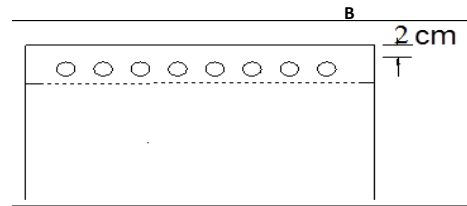

**EYELET CURTAIN**

Eyelets place

a/ Between eyelet and curtain edge

b/ Between eyelet and curtain edge

**MEASUREMENTS**

Ref	CURTAINS		EYELETS
	Width (cm)	Height (cm)	number
1	140	280	8
2			

duplicate line according sizes

duplicate column if specification different according sizes

**SPECIFICATIONS**

	Ref ...
Bottom finish (hem) cm	2
Top finish (hem)	10
Eyelet place (cm)	
distance A	6
distance B	2

**SPECIFICATIONS EYELETS**

Wash care symbols

duct description

**GATHERING TAPE + HIDDEN TABS CURTAIN**

FRONT SIDE

BACK SIDE

**MEASUREMENTS**

Ref	CURTAINS	
	Width (cm)	Height (cm)
1	140	280
2		

duplicate line according sizes

**SPECIFICATIONS**

	Ref ...
hidden tab width	2 cm
hidden tab height available	6,2
hidden tab height folded edge	no
Qty of hidden tabs	10
Hidden tabs material	polyester
Hidden tabs color	white
Tape height	8,5 cm
Tape color	white
Bottom finish (hem)	2 cm