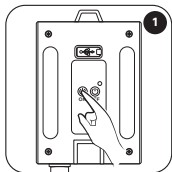

*EN: Hide the solar panel with the pack to test the setting of your product

A

Test mode

OFF

ON

ON/
OFF

ON