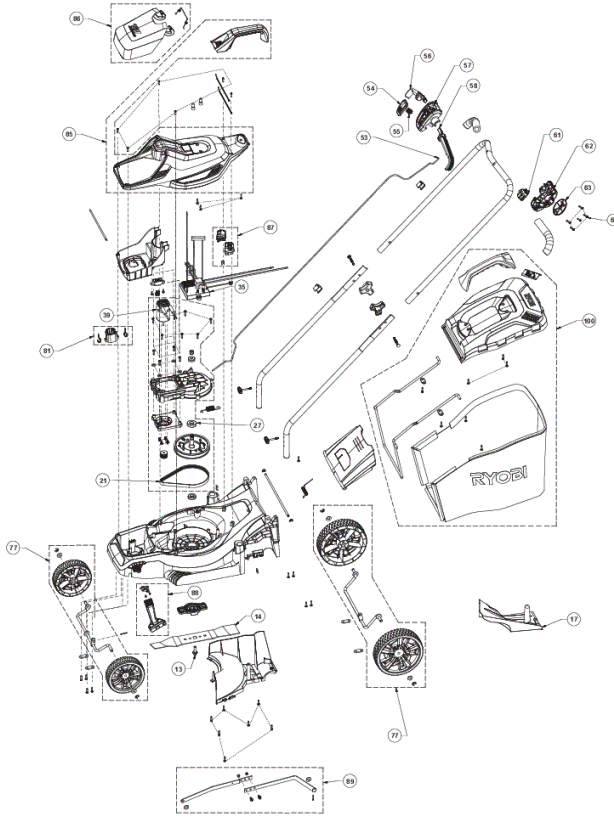

OLM1833B RYOBI 18V 33CM MOWER XXX

5133004305 - OLM1833B - 4000462910

4000462910

Position	Quantity	Description	Part number	EAN
1006	5	SCREW	5131035603	4058546150105
1013	1	SCREW	5131042504	4058546257187
1017	1	PLUG	5131042250	4058546254643
1021	1	BELT	5131042251	4058546254650
1027	1	BEARING	5131042252	4058546254667
1035	1	ELECTRONIC	5131042253	4058546254674
1039	1	MOTOR	5131042254	4058546254681
1053	1	CABLE	5131042255	4058546254698
1054	1	TRIGGER	5131042256	4058546254704
1055	1	SPRING	5131040206	4058546052683
1056	1	OPERATING HANDLE	5131042257	4058546254711
1057	1	HOUSING COVER	5131042258	4058546254728
1058	1	OPERATING HANDLE	5131042259	4058546254735
1061	1	SWITCH	5131042260	4058546254742
1062	1	HOUSING BOTTOM	5131042261	4058546254759
1063	1	COVER	5131042262	4058546254766
1077	1	WHEEL SET	5131042263	4058546254773
1081	1	BATTERY BOX	5131042264	4058546254780
1085	1	HOUSING COVER	5131042265	4058546254797
1086	1	GUARD COVER	5131042266	4058546254803
1087	1	KEY SAFE	5131035631	4058546150372
1088	1	SETTING BOW	5131042315	4058546255299
1089	1	JOINT PIECE	5131042443	4058546256579
1100	1	GRASS-CATCHING BAG	5131042536	4058546257507
1014	1	RAC434 OLM1833B REPLACEMENT BLADE XXX	5132004516	4892210181183