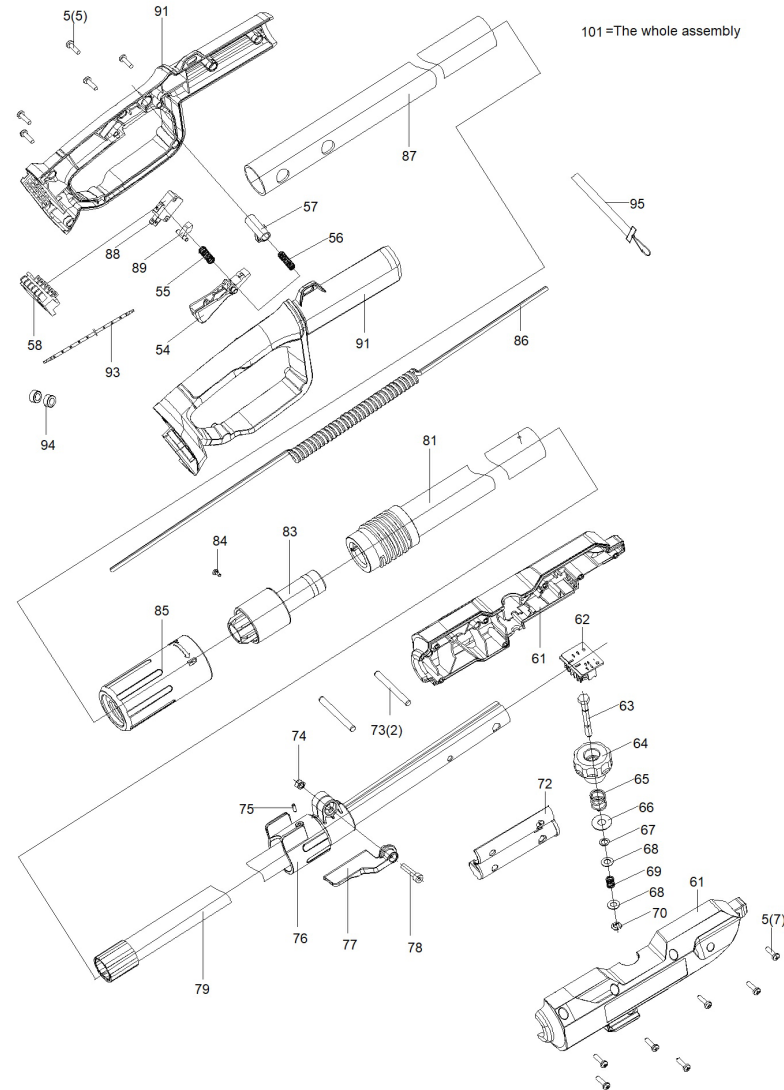

WA0166

WA0166

	Part No	Description	Substitute parts	Qty
5	50028105	Self tapping screw		15
54	50033433	Switch button		1
55	50000677	Compression spring		1
56	50000616	Compression spring		1
57	50029266	Button		1
58	50033653	Terminal		1
61	50033668	Left/Right Bracket Support		1
62	50033669	Power Supply Unit		1
63	50033469	Screw		1
64	50007274	Knob	50033671	1
64	50033472	Rotator Button2	50007274	1
64	50033671	Knob II		1
65	50033474	Compression Spring		1
66	50013675	Washer		1
67	50000996	Washer		1
68	50000970	Washer		2
69	50018953	Spring		1
70	50003112	E-ring		1
72	50022108	Plug		1
73	50033468	Cylindrical Pin		2

WA0166

🗨	Part No	Description	Substitute parts	Qty
74	50002574	Nut		1
75	50027106	Spring Pin		1
76	50027099	Spring Wire		1
77	50027108	Lock Knob		1
78	50033623	Screw		1
79	50033625	Telescope tube III	50037886	1
79	50037886	Extension rod aluminum tube assembly		1
81	50033693	Tube Assembly II		1
83	50027103	Safety Helmet B		1
84	50026763	Screw		1
85	50027102	Thread Sleeve		1
86	50033477	Coiled Cable	50037884	1
86	50037884	Spring wire assembly		1
87	50027100	Telescope Tube I		1
88	50033470	Switch		1
89	50017862	Linkage		1
91	50033667	Left/Right Handle		1
93	50001161	Inner wiring	50033703	1
93	50033703	Inner Wiring (black)		1
94	50023904	Magnetic ring		1

WA0166

	Part No	Description	Substitute parts	Qty
95	50018784	Gallus		1
101	50033694	Extension pole Assembly		1
F1	50033672	Cable Hook		1