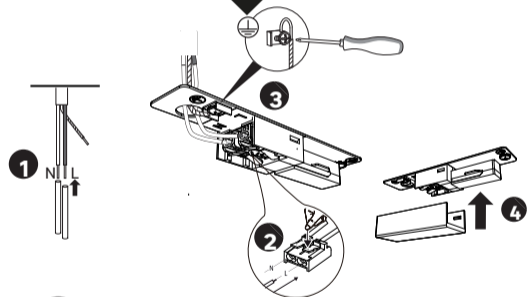

1

2

N = Bleu/Azul/Azul/Blu/Μπλε/Niebieski/Синій/Albastru/ Blauw / Blau/**Blue**

= Vert et jaune/Verde y amarillo/Verde e amarelo/Verde e giallo/Πράσινο και κίτρινο/Zielony i żółty/Зелений і жовтий (Zelenyy i zhovtyy)/Verde și galben/Verde e amarelo/Groen en geel/Grün und gelb/**Green and yellow**

L = Marron/Marrón/Castanho/Marrone/Καφέ/Brazowy/Коричневий/Μαρο/Marron/bruin/Braun/**Brown**

3

4