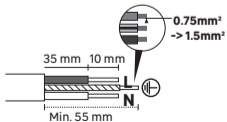

1

2

N = Bleu/Azul/Azul/Blu/Μπλε/Niebieski/Синій/Albastru/ Blauw / Blau/**Blue**

= Vert et jaune/Verde y amarillo/Verde e amarelo/Verde e giallo/Πράσινο και κίτρινο/Zielony i żółty/Зелений і жовтий (Zelenyy i zhovtyy)/Verde și galben/Verde e amarelo/Groen en geel/Grün und gelb/**Green and yellow**

L = Marron/Marrón/Castanho/Marrone/Καφέ/Brazowy/Коричневий/Μαρο/Marron/bruin/Braun/**Brown**

3

4