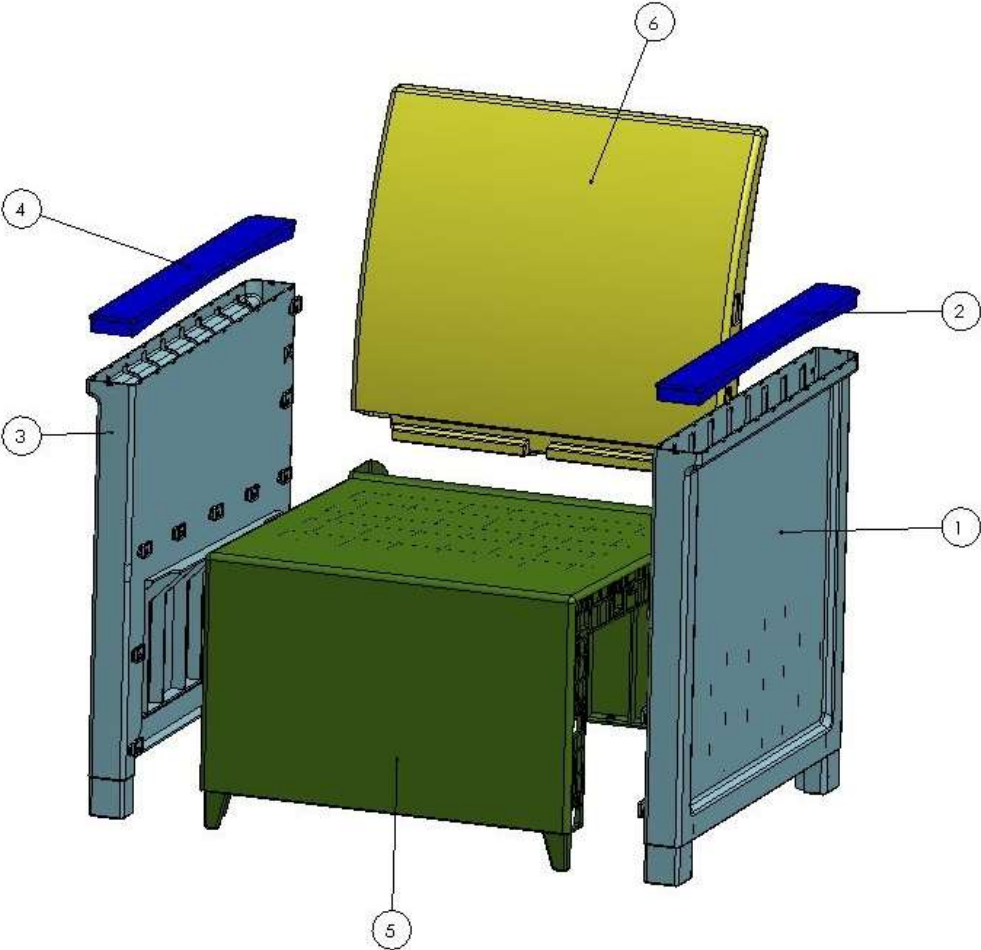

PROMO SOFA SET EMMA 4P W/OPEN TABLE INJECTED RESIN

GTIN13: 8711245163147
Matrix id: 2026R09P05-0271

ARMCHAIR exploded view

- 1. left side arm
- 2. left side arm top
- 3. right side arm panel
- 4. right side arm top
- 5. seat
- 6. backrest

PROMO SOFA SET EMMA 4P W/OPEN TABLE INJECTED RESIN

GTIN13: 8711245163147

Matrix id: 2026R09P05-0271

2 SEATER SOFA exploded view

- 1. right side arm
- 2. right side arm top
- 3. left side arm
- 4. left side arm top
- 5. seat
- 6. backrest
- 7. a/b seat connectors

PROMO SOFA SET EMMA 4P W/OPEN TABLE INJECTED RESIN

GTIN13: 8711245163147

Matrix id: 2026R09P05-0271

COFFEE TABLE exploded view

- 1. table top
- 2. table leg
- 3. foot