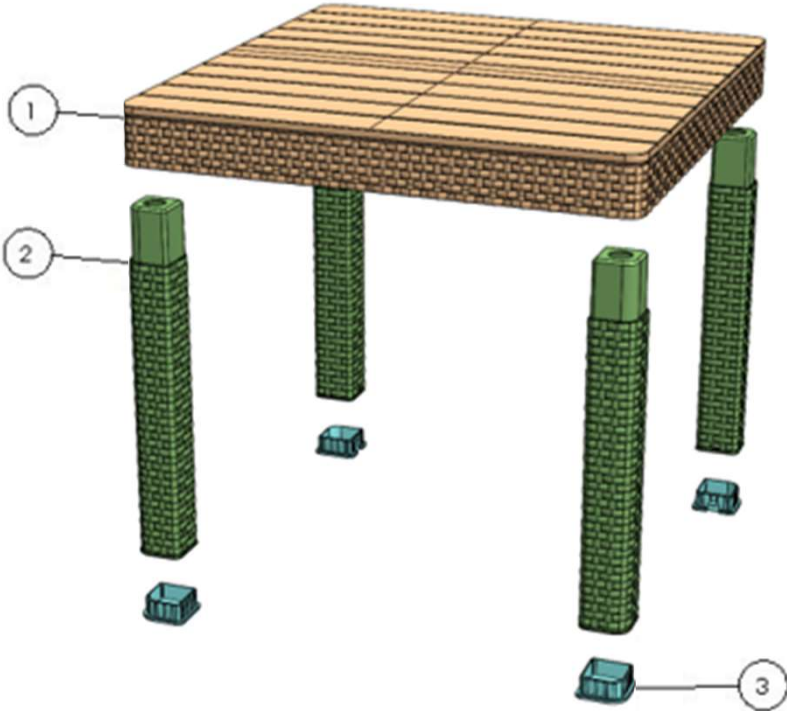

PROMO SOFA SET EMMA 4P W/OPEN TABLE INJECTED RESIN

GTIN13: 8711245163147

Matrix id: 2026R09P05-0271

2 SEATER SOFA exploded view

- 1. right side arm
- 2. right side arm top
- 3. left side arm
- 4. left side arm top
- 5. seat
- 6. backrest
- 7. a/b seat connectors

PROMO SOFA SET EMMA 4P W/OPEN TABLE INJECTED RESIN

GTIN13: 8711245163147

Matrix id: 2026R09P05-0271

COFFEE TABLE exploded view

- 1. table top
- 2. table leg
- 3. foot