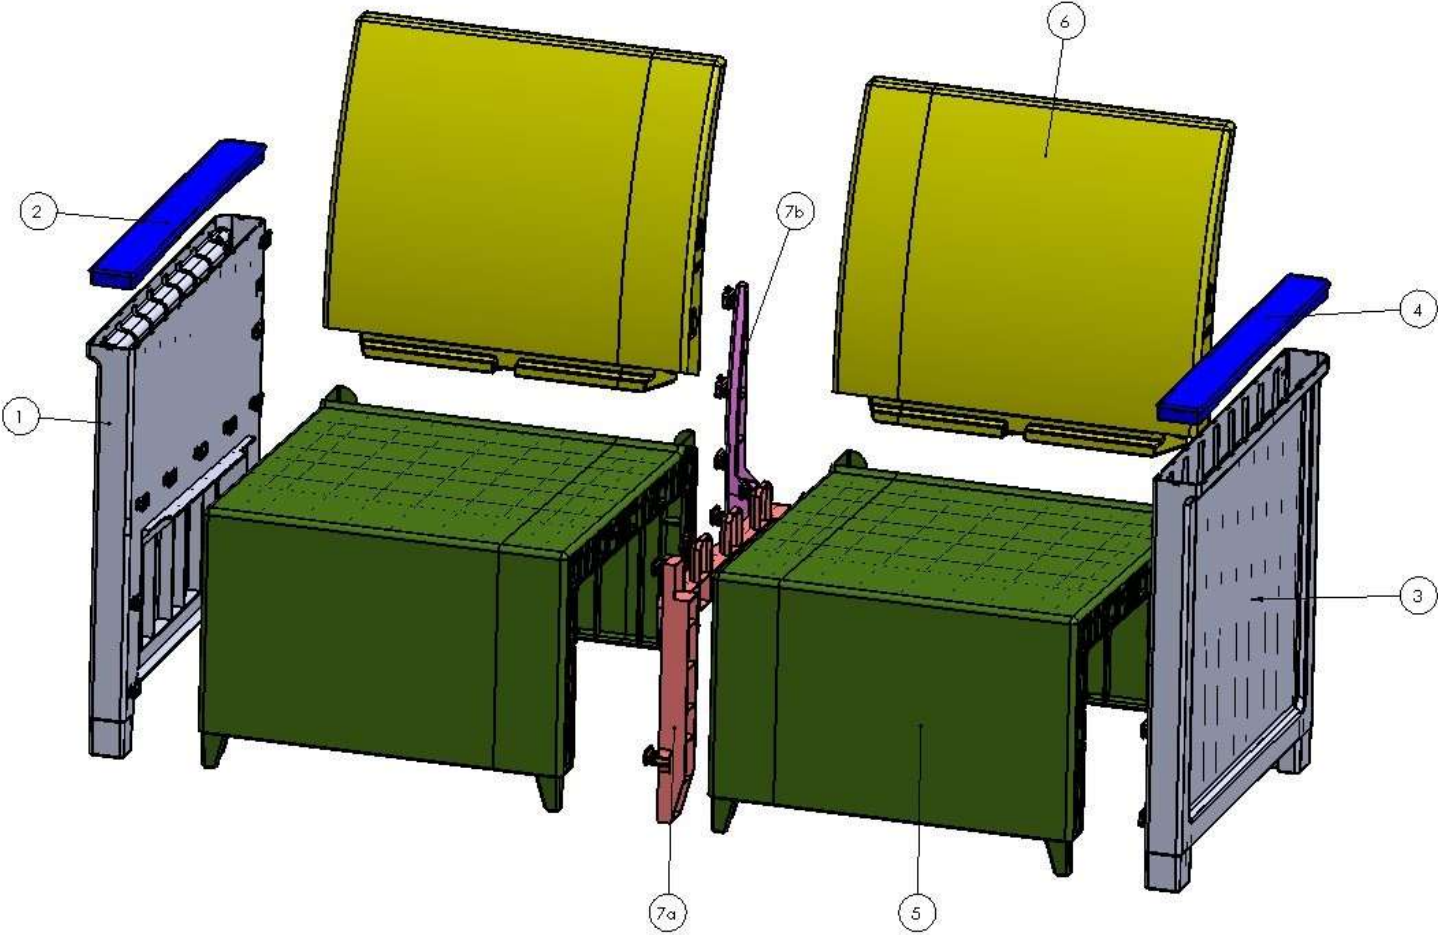

PROMO SOFA SET EMMA 4P W/OPEN TABLE INJECTED RESIN

GTIN13: 8711245163147
Matrix id: 2026R09P05-0271

ARMCHAIR exploded view

- 1. left side arm
- 2. left side arm top
- 3. right side arm panel
- 4. right side arm top
- 5. seat
- 6. backrest

PROMO SOFA SET EMMA 4P W/OPEN TABLE INJECTED RESIN

GTIN13: 8711245163147

Matrix id: 2026R09P05-0271

2 SEATER SOFA exploded view

- 1. right side arm
- 2. right side arm top
- 3. left side arm
- 4. left side arm top
- 5. seat
- 6. backrest
- 7. a/b seat connectors

PROMO SOFA SET EMMA 4P W/OPEN TABLE INJECTED RESIN

GTIN13: 8711245163147

Matrix id: 2026R09P05-0271

COFFEE TABLE exploded view

- 1. table top
- 2. table leg
- 3. foot