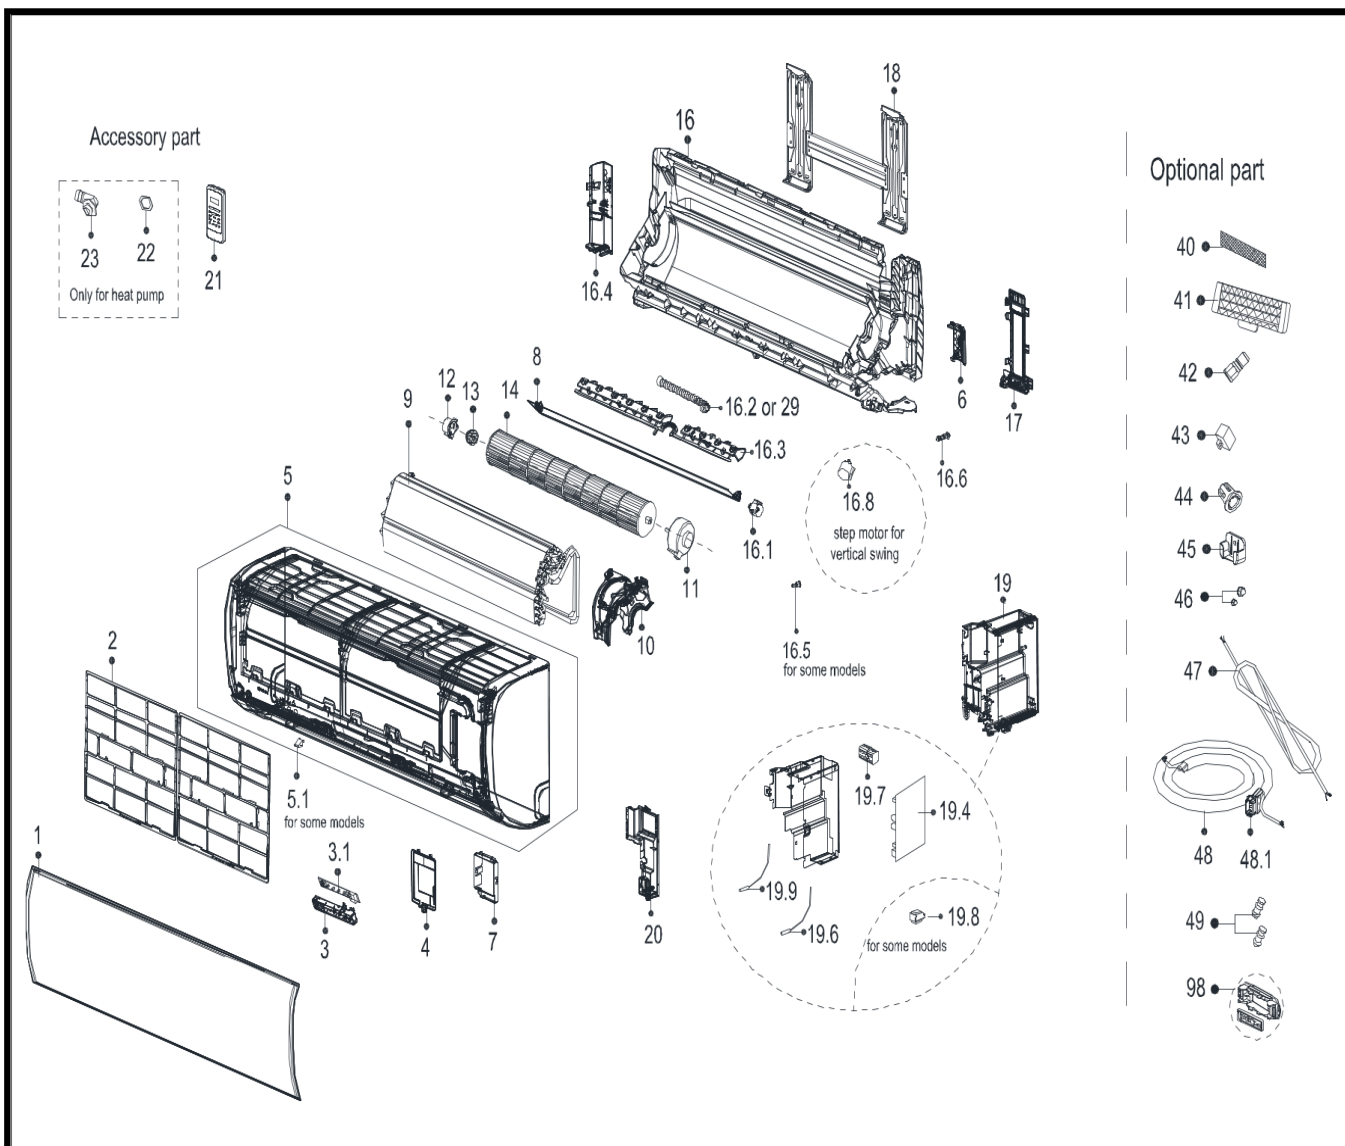

EXPLODED VIEW

Product code: ELS035AMB2R32-INT

EXPLODED VIEW

Product code: ELS035AMB2R32-EXT