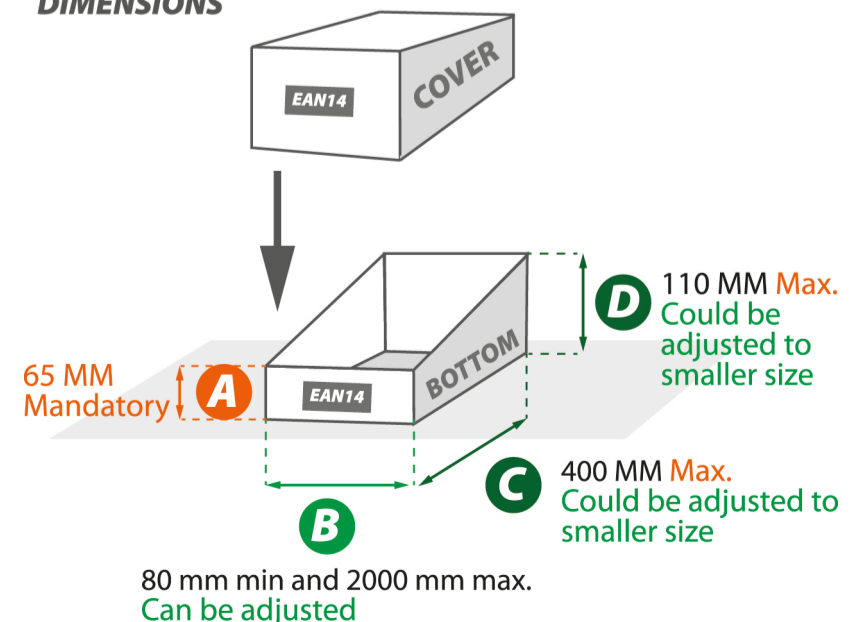

DIE CUT

Die cut color :

- #009FE3
C100 M0 Y0 B0

SORTING INSTRUCTION

NEW sorting instruction LOGO

Minimum dimensions of portrait format :

Black and white

Minimum dimensions of landscape format :

Black and white

Plastic hanging system

FRONT SIDE

BACK SIDE

80 x 50 mm (2pcs) To be stuck on cover and base of cutcase

Cut case dimensions (D x C x B) : 15,5 x 18,5 x 14 CM

CUT CASE Dispenser box DIMENSIONS