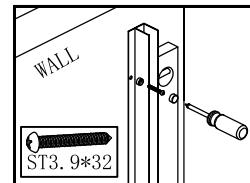

ME50S12

1

2

2.2

Outside

Inside

3

Outside

Inside