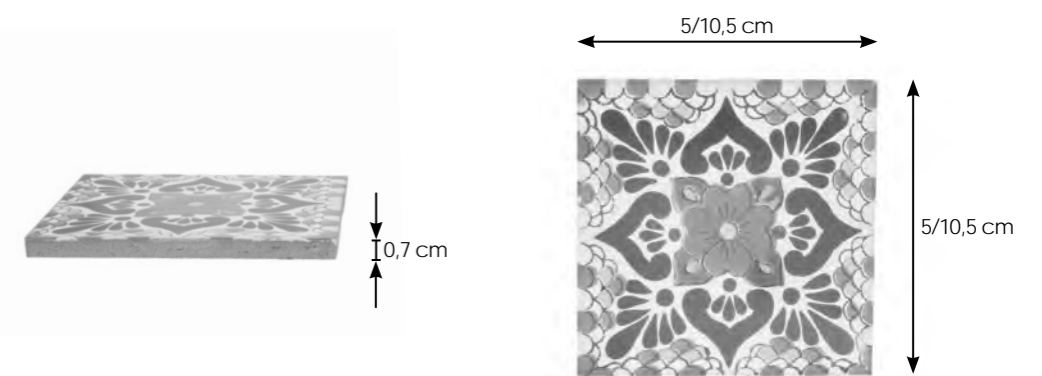

CERAMES

CERAMES

WALL TILES

A wide selection of handmade tiles from different regions of the world. The range includes colourful, traditionally made tiles from Mexico, including patchwork, single colour tiles and single design sets. Also available in the category are tiles from Morocco, featuring classic Moroccan patterns, and Iznik tiles from Turkey, with geometric traditional patterns. In addition, there are unique patchworks from Tunisia and Zellige tiles, handmade from clay. You can also find elegant fish scale mosaics, creating fine colour compositions.

Patchworks

mexican tiles

Single design tiles

mexican tiles

10,5 cm

10,5 cm

Patchworks

mexican tiles