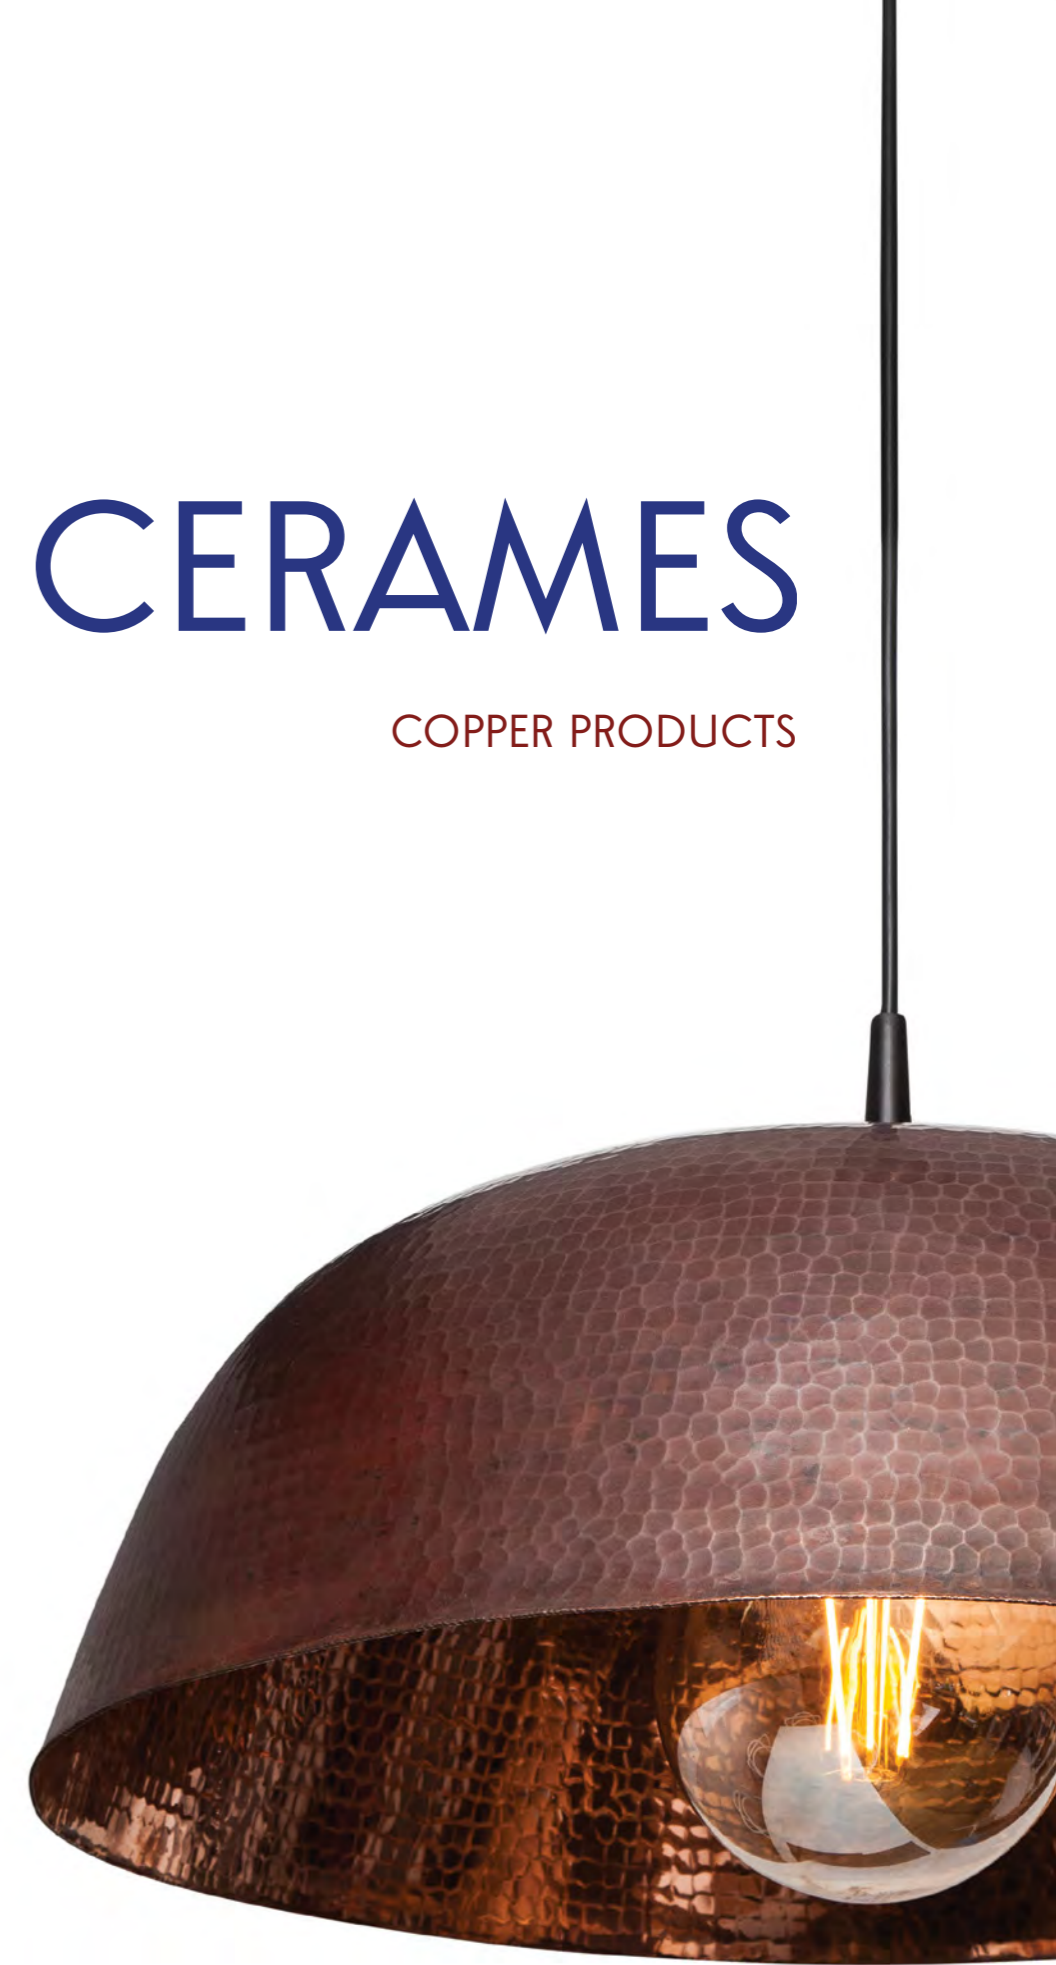

CERAMES

COPPER PRODUCTS

Lamps

copper products

Countertop sinks

copper products

10,5-20 cm

34-49,5 cm