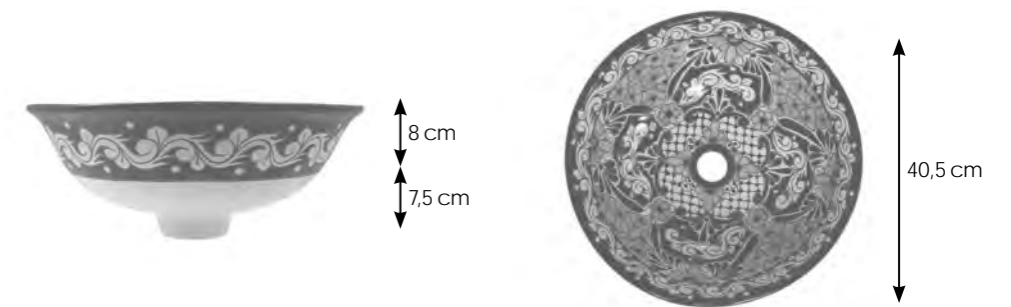

42/52/62/80 cm

20 cm

42/52 cm

CERAMES

MEXICAN SINKS

The fabulously colourful, hand-painted Mexican basins are true works of art that attract attention and leave no one indifferent. Made in the traditional Talavera technique, they come from the village of Dolores Hidalgo - the heart of Mexican ceramic craftsmanship. The fiery colours and fantastic designs, combined with the convenience of use and ease of cleaning, make them unique and extremely practical. Our range includes a variety of shapes and sizes, both countertop and drop-in basins, perfect for creating a unique bathroom arrangement.

Round vessel

mexican sinks

Spherical vessel

mexican sinks

Tall vessel

mexican sinks

Curved vessel

mexican sinks

Rectangular vessel

mexican sinks

Semi-counter tall vessel

mexican sinks

Oval vessel

mexican sinks

Large sinks

mexican sinks

Medium sinks

mexican sinks

Small and mini sinks

mexican sinks

Round sinks

mexican sinks

Rectangular sinks

mexican sinks