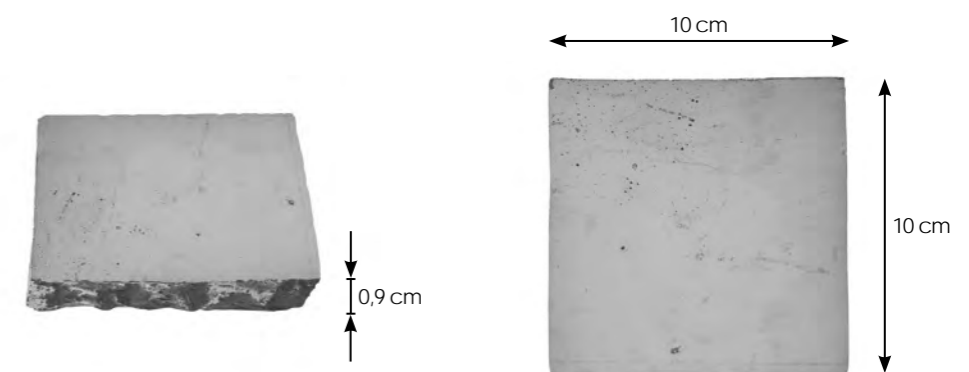

Zellige

moroccan tiles