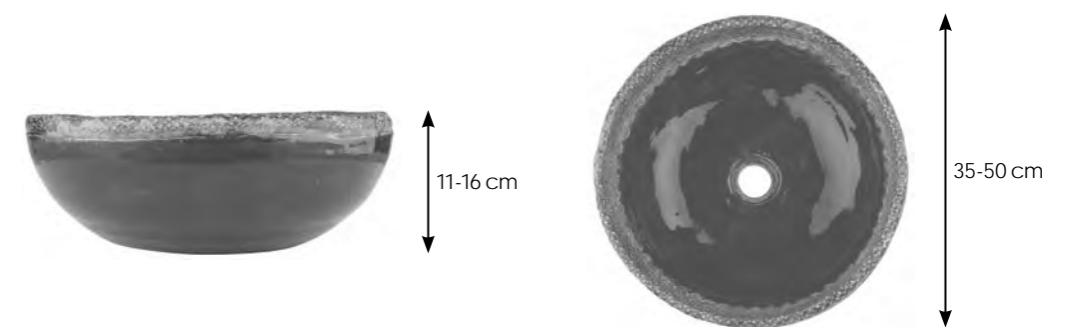

CERAMES

COPPER PRODUCTS

Lamps

copper products

Countertop sinks

copper products

10,5-20 cm

34-49,5 cm

Turkish sinks

arabic sinks

Moroccan sinks

arabic sinks

Hand-shaped

artistic sinks

Italian

sinks

42/52/62/80 cm

20 cm

42/52 cm

CERAMES

MEXICAN SINKS

The fabulously colourful, hand-painted Mexican basins are true works of art that attract attention and leave no one indifferent. Made in the traditional Talavera technique, they come from the village of Dolores Hidalgo - the heart of Mexican ceramic craftsmanship. The fiery colours and fantastic designs, combined with the convenience of use and ease of cleaning, make them unique and extremely practical. Our range includes a variety of shapes and sizes, both countertop and drop-in basins, perfect for creating a unique bathroom arrangement.

Round vessel

mexican sinks

Spherical vessel

mexican sinks

Tall vessel

mexican sinks

Curved vessel

mexican sinks