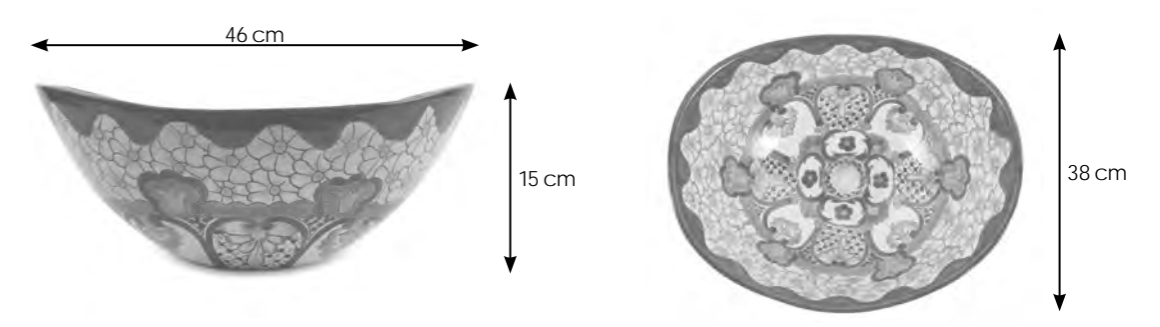

42/52/62/80 cm

20 cm

42/52 cm

CERAMES

MEXICAN SINKS

The fabulously colourful, hand-painted Mexican basins are true works of art that attract attention and leave no one indifferent. Made in the traditional Talavera technique, they come from the village of Dolores Hidalgo - the heart of Mexican ceramic craftsmanship. The fiery colours and fantastic designs, combined with the convenience of use and ease of cleaning, make them unique and extremely practical. Our range includes a variety of shapes and sizes, both countertop and drop-in basins, perfect for creating a unique bathroom arrangement.

Round vessel

mexican sinks

Spherical vessel

mexican sinks

Tall vessel

mexican sinks

Curved vessel

mexican sinks

Rectangular vessel

mexican sinks

Semi-counter tall vessel

mexican sinks

Oval vessel

mexican sinks

Large sinks

mexican sinks