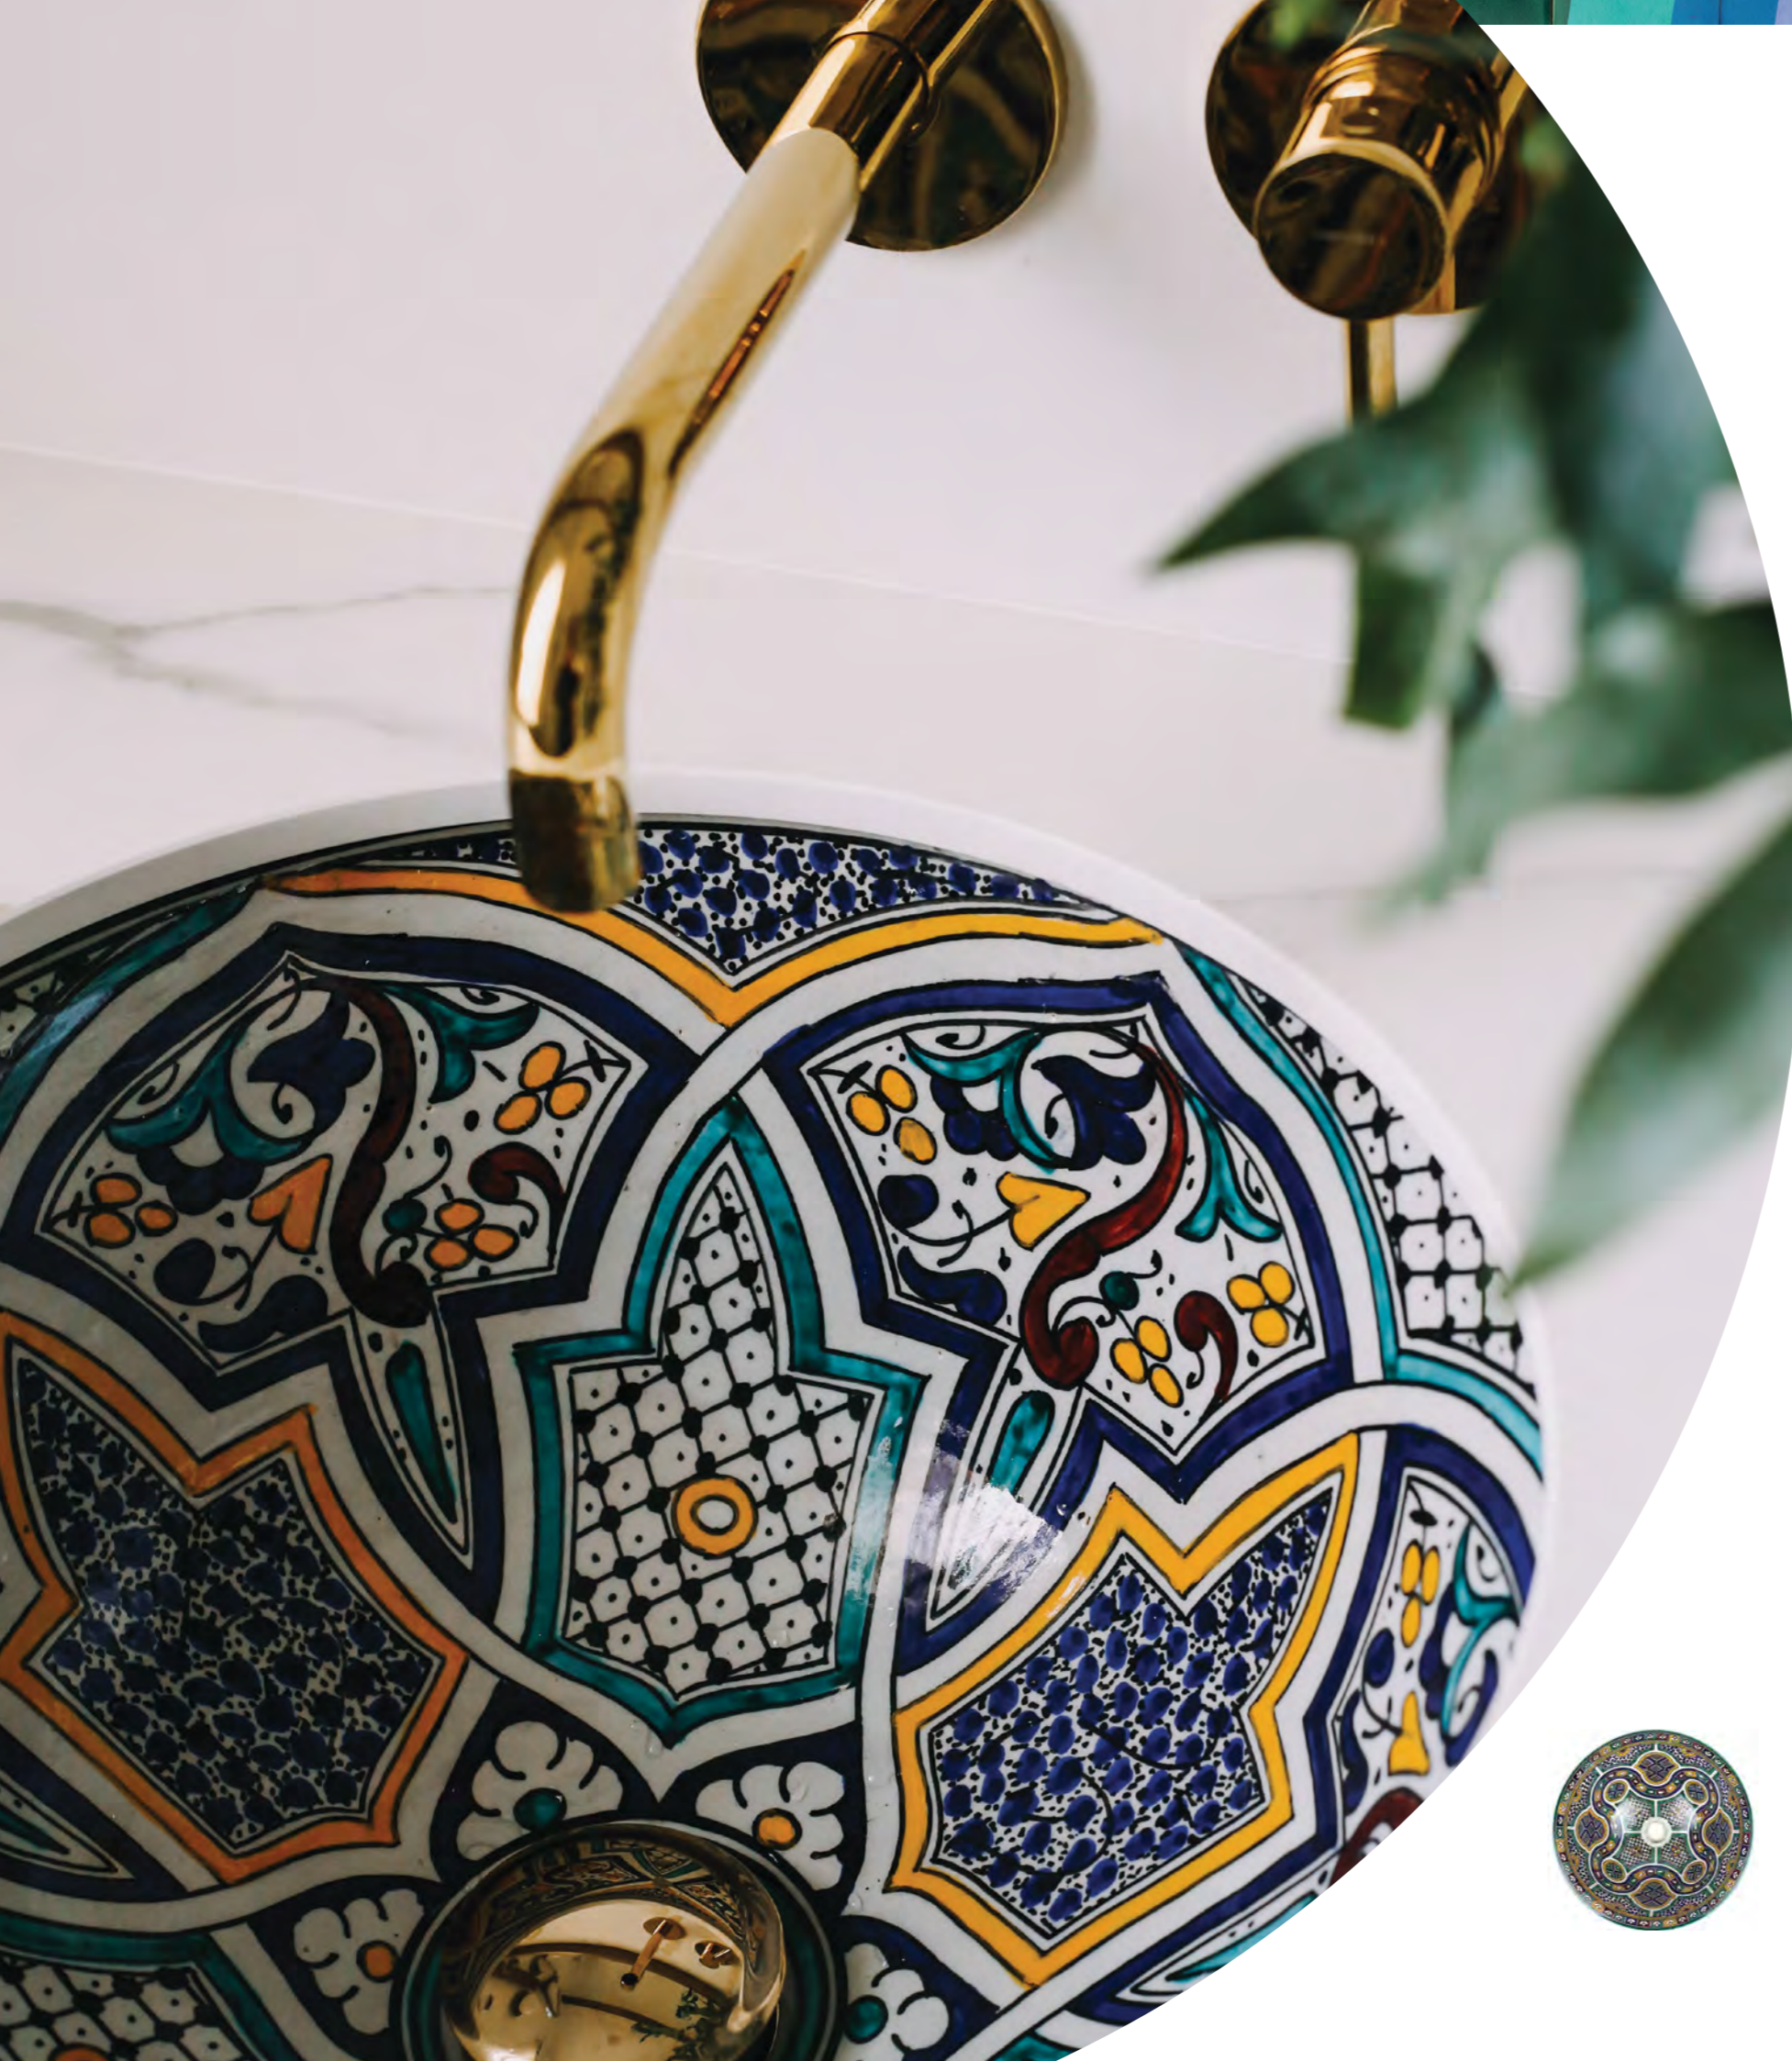

Undercounter sinks

copper products

CERAMES

SINKS

Exceptional washbasins sourced from the studios of artisans from countries such as Morocco, Italy, Poland and the Arab regions. Each piece, made by hand, reflects the traditions and craftsmanship of local artists, making each washbasin unique. These products are available in countertop and drop-in versions, with a universal drain hole. Their variety of colours and designs make them a perfect fit for bathrooms of any style - from oriental and traditional to modern. They are true works of applied art that combine aesthetics with functionality.

Turkish sinks

arabic sinks

Moroccan sinks

arabic sinks

Hand-shaped

artistic sinks

Italian

sinks

42/52/62/80 cm

20 cm

42/52 cm

CERAMES

MEXICAN SINKS

The fabulously colourful, hand-painted Mexican basins are true works of art that attract attention and leave no one indifferent. Made in the traditional Talavera technique, they come from the village of Dolores Hidalgo - the heart of Mexican ceramic craftsmanship. The fiery colours and fantastic designs, combined with the convenience of use and ease of cleaning, make them unique and extremely practical. Our range includes a variety of shapes and sizes, both countertop and drop-in basins, perfect for creating a unique bathroom arrangement.