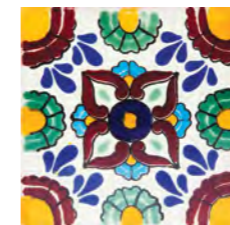

CERAMES

CERAMES

WALL TILES

A wide selection of handmade tiles from different regions of the world. The range includes colourful, traditionally made tiles from Mexico, including patchwork, single colour tiles and single design sets. Also available in the category are tiles from Morocco, featuring classic Moroccan patterns, and Iznik tiles from Turkey, with geometric traditional patterns. In addition, there are unique patchworks from Tunisia and Zellige tiles, handmade from clay. You can also find elegant fish scale mosaics, creating fine colour compositions.

Patchworks

mexican tiles

Single design tiles

mexican tiles

10,5 cm

10,5 cm

Patchworks

mexican tiles

Azula

Malaquita

Verta

Borgoña

Caramelo

Verna

Azuta

Azuna