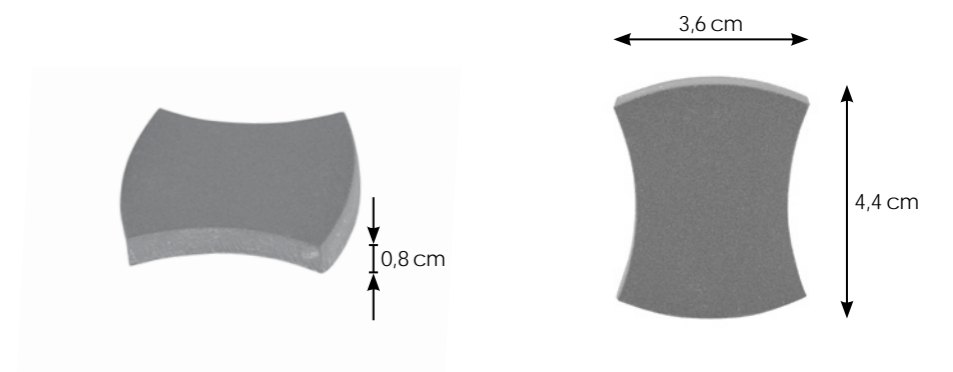

Corsets

floor mosaics