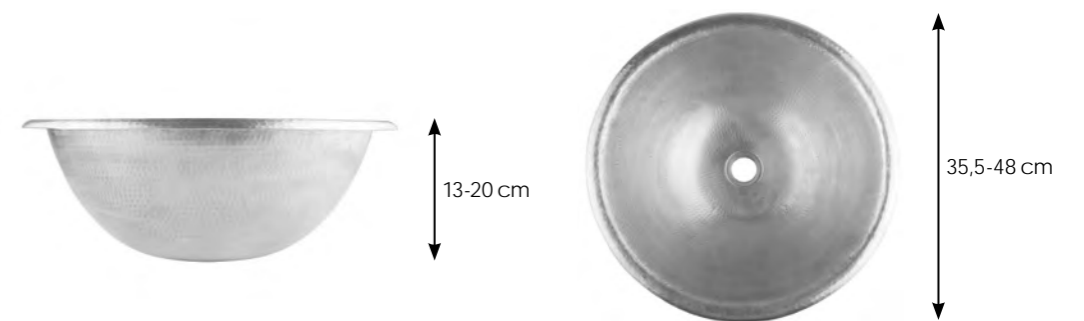

Undercounter sinks

copper products