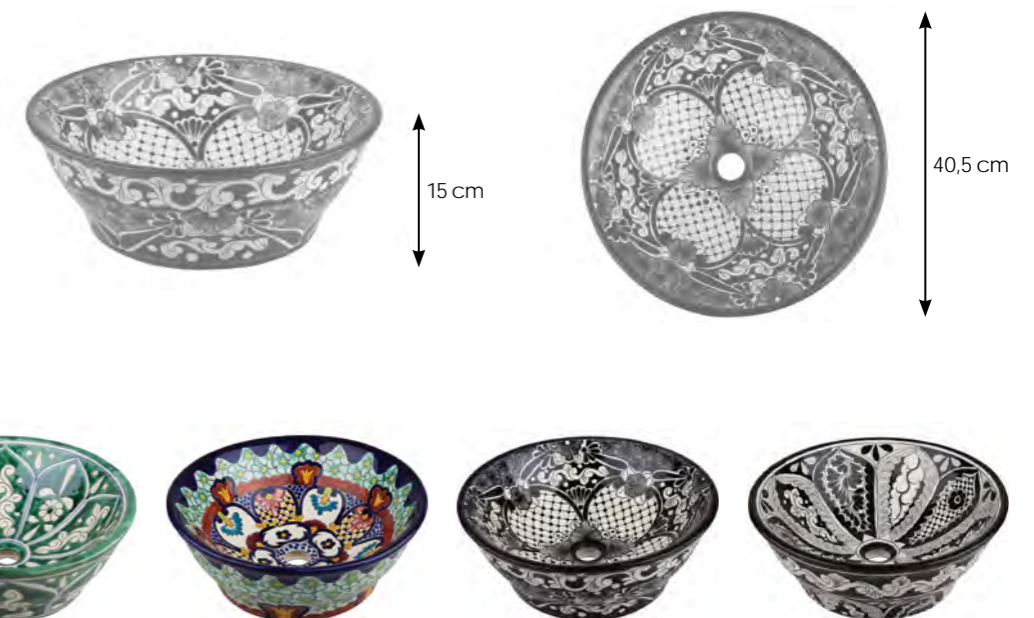

42/52/62/80 cm

20 cm

42/52 cm

CERAMES

MEXICAN SINKS

The fabulously colourful, hand-painted Mexican basins are true works of art that attract attention and leave no one indifferent. Made in the traditional Talavera technique, they come from the village of Dolores Hidalgo - the heart of Mexican ceramic craftsmanship. The fiery colours and fantastic designs, combined with the convenience of use and ease of cleaning, make them unique and extremely practical. Our range includes a variety of shapes and sizes, both countertop and drop-in basins, perfect for creating a unique bathroom arrangement.

Round vessel

mexican sinks

Spherical vessel

mexican sinks

Tall vessel

mexican sinks

Curved vessel

mexican sinks

Rectangular vessel

mexican sinks

Semi-counter tall vessel

mexican sinks

Oval vessel

mexican sinks

Large sinks

mexican sinks