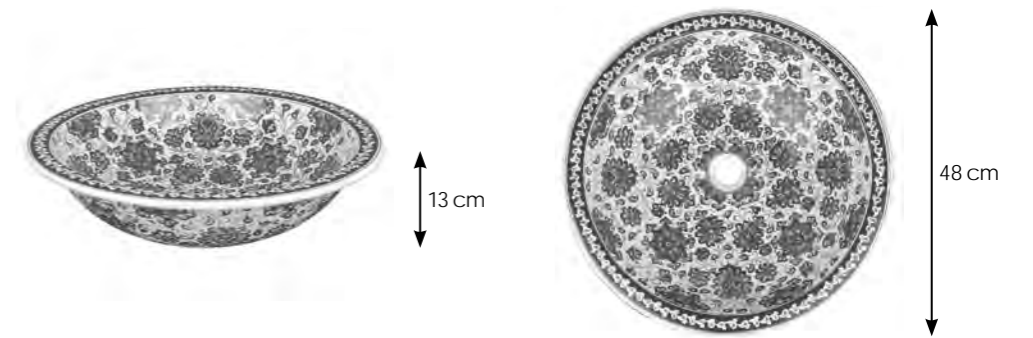

CERAMES

COPPER PRODUCTS

Lamps

copper products

Countertop sinks

copper products

10,5-20 cm

34-49,5 cm

Undercounter sinks

copper products

CERAMES

SINKS

Exceptional washbasins sourced from the studios of artisans from countries such as Morocco, Italy, Poland and the Arab regions. Each piece, made by hand, reflects the traditions and craftsmanship of local artists, making each washbasin unique. These products are available in countertop and drop-in versions, with a universal drain hole. Their variety of colours and designs make them a perfect fit for bathrooms of any style - from oriental and traditional to modern. They are true works of applied art that combine aesthetics with functionality.

Turkish sinks

arabic sinks

Moroccan sinks

arabic sinks

Hand-shaped

artistic sinks

Italian

sinks

42/52/62/80 cm

20 cm

42/52 cm

CERAMES

MEXICAN SINKS

The fabulously colourful, hand-painted Mexican basins are true works of art that attract attention and leave no one indifferent. Made in the traditional Talavera technique, they come from the village of Dolores Hidalgo - the heart of Mexican ceramic craftsmanship. The fiery colours and fantastic designs, combined with the convenience of use and ease of cleaning, make them unique and extremely practical. Our range includes a variety of shapes and sizes, both countertop and drop-in basins, perfect for creating a unique bathroom arrangement.