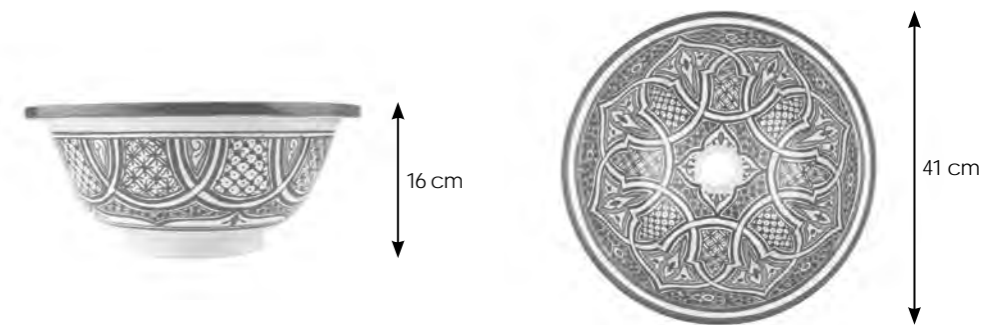

CERAMES

COPPER PRODUCTS

Lamps

copper products

Countertop sinks

copper products

10,5-20 cm

34-49,5 cm

Turkish sinks

arabic sinks

Moroccan sinks

arabic sinks

Hand-shaped

artistic sinks

Italian

sinks

42/52/62/80 cm

20 cm

42/52 cm

CERAMES

MEXICAN SINKS

The fabulously colourful, hand-painted Mexican basins are true works of art that attract attention and leave no one indifferent. Made in the traditional Talavera technique, they come from the village of Dolores Hidalgo - the heart of Mexican ceramic craftsmanship. The fiery colours and fantastic designs, combined with the convenience of use and ease of cleaning, make them unique and extremely practical. Our range includes a variety of shapes and sizes, both countertop and drop-in basins, perfect for creating a unique bathroom arrangement.