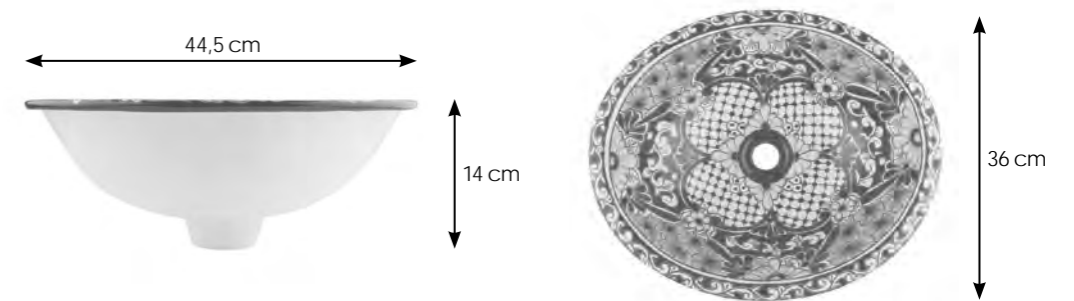

CERAMES

COPPER PRODUCTS

Lamps

copper products

Countertop sinks

copper products

10,5-20 cm

34-49,5 cm

Round vessel

mexican sinks

Spherical vessel

mexican sinks

Tall vessel

mexican sinks

Curved vessel

mexican sinks

Rectangular vessel

mexican sinks

Semi-counter tall vessel

mexican sinks

Oval vessel

mexican sinks

Large sinks

mexican sinks

Medium sinks

mexican sinks

Small and mini sinks

mexican sinks

Round sinks

mexican sinks

Rectangular sinks

mexican sinks