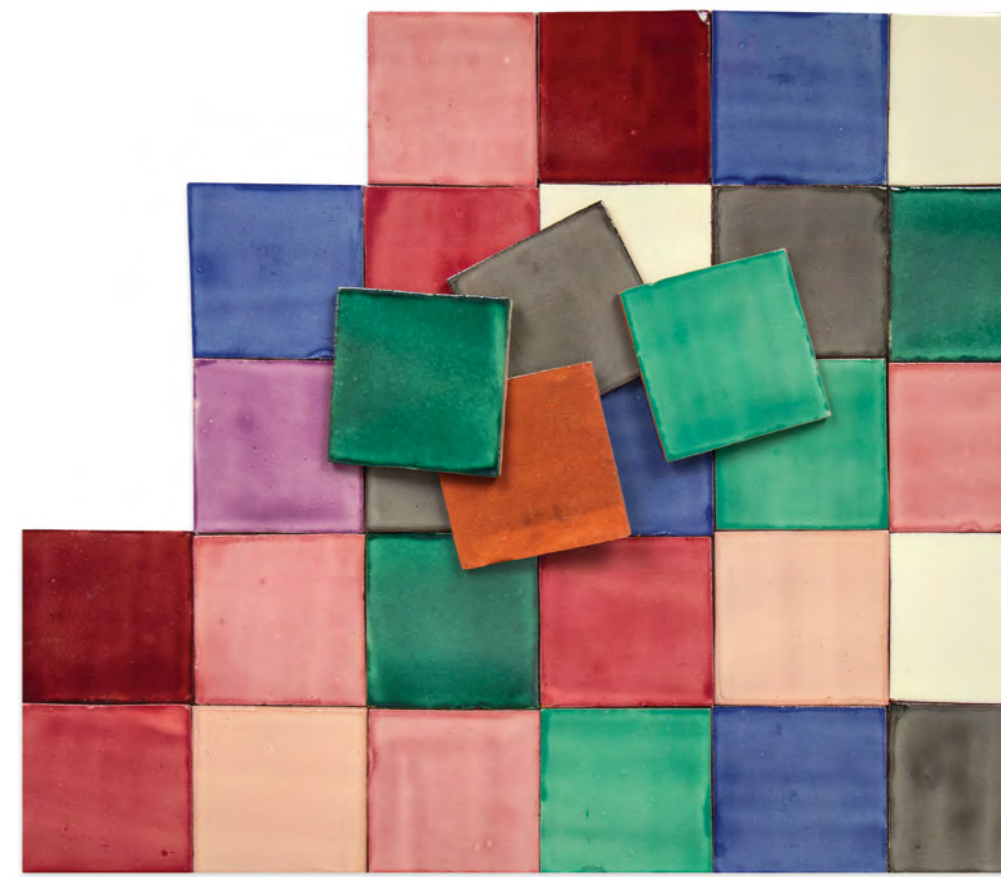

CERAMES

CERAMES

WALL TILES

A wide selection of handmade tiles from different regions of the world. The range includes colourful, traditionally made tiles from Mexico, including patchwork, single colour tiles and single design sets. Also available in the category are tiles from Morocco, featuring classic Moroccan patterns, and Iznik tiles from Turkey, with geometric traditional patterns. In addition, there are unique patchworks from Tunisia and Zellige tiles, handmade from clay. You can also find elegant fish scale mosaics, creating fine colour compositions.

Patchworks

mexican tiles

Single design tiles

mexican tiles

10,5 cm

10,5 cm

Patchworks

mexican tiles

Azula

Malaquita

Verta

Borgoña

Caramelo

Verna

Azuta

Azuna

Cement tiles stand out for their wealth of patterns, colours and design possibilities, allowing unique compositions to be created. They have been thoroughly tested for durability and abrasion resistance, guaranteeing reliability for years. For lovers of smaller forms, we offer corsets - unique mosaics made of granite-gres, coloured in the mass, arranged on a grid according to individual designs. Available in 12 colours, they impress with their durability and originality, combining concave and convex edges with precision.