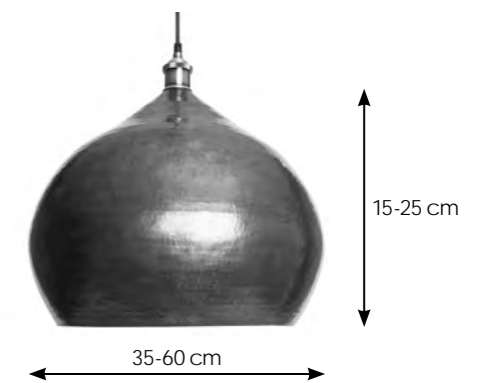

CERAMES

COPPER PRODUCTS

Lamps

copper products

Countertop sinks

copper products

10,5-20 cm

34-49,5 cm