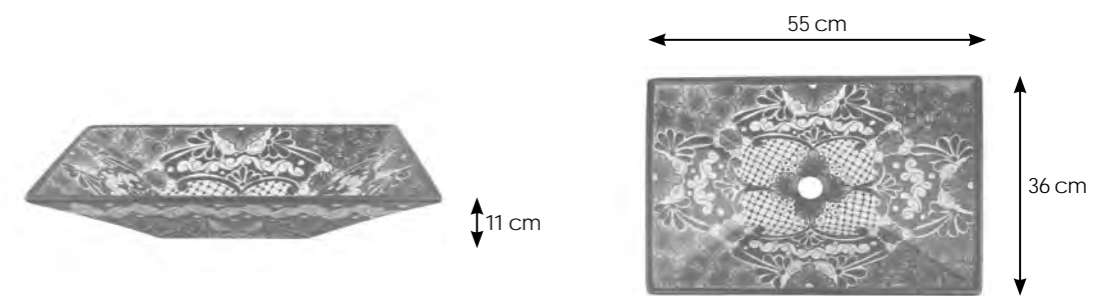

42/52/62/80 cm

20 cm

42/52 cm

CERAMES

MEXICAN SINKS

The fabulously colourful, hand-painted Mexican basins are true works of art that attract attention and leave no one indifferent. Made in the traditional Talavera technique, they come from the village of Dolores Hidalgo - the heart of Mexican ceramic craftsmanship. The fiery colours and fantastic designs, combined with the convenience of use and ease of cleaning, make them unique and extremely practical. Our range includes a variety of shapes and sizes, both countertop and drop-in basins, perfect for creating a unique bathroom arrangement.

Round vessel

mexican sinks

Spherical vessel

mexican sinks

Tall vessel

mexican sinks

Curved vessel

mexican sinks

Rectangular vessel

mexican sinks

Semi-counter tall vessel

mexican sinks

Oval vessel

mexican sinks

Large sinks

mexican sinks