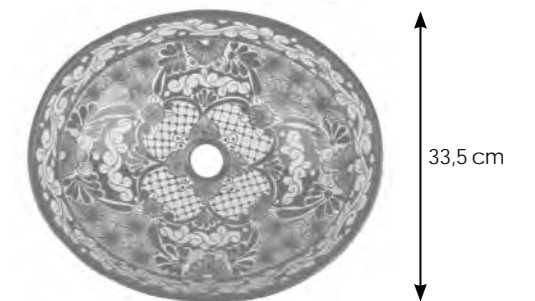

42/52/62/80 cm

20 cm

42/52 cm

CERAMES

MEXICAN SINKS

The fabulously colourful, hand-painted Mexican basins are true works of art that attract attention and leave no one indifferent. Made in the traditional Talavera technique, they come from the village of Dolores Hidalgo - the heart of Mexican ceramic craftsmanship. The fiery colours and fantastic designs, combined with the convenience of use and ease of cleaning, make them unique and extremely practical. Our range includes a variety of shapes and sizes, both countertop and drop-in basins, perfect for creating a unique bathroom arrangement.

Round vessel

mexican sinks

Spherical vessel

mexican sinks

Tall vessel

mexican sinks

Curved vessel

mexican sinks

Rectangular vessel

mexican sinks

Semi-counter tall vessel

mexican sinks

Oval vessel

mexican sinks

Large sinks

mexican sinks

Medium sinks

mexican sinks

Small and mini sinks

mexican sinks

Round sinks

mexican sinks

Rectangular sinks

mexican sinks