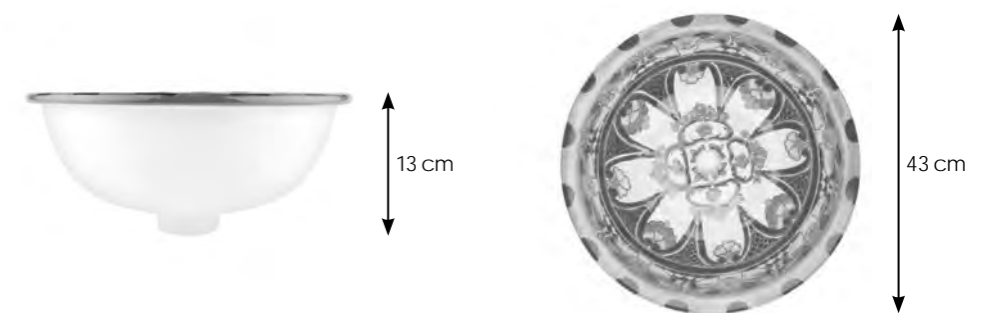

CERAMES

COPPER PRODUCTS

Lamps

copper products

Countertop sinks

copper products

10,5-20 cm

34-49,5 cm

Round vessel

mexican sinks

Spherical vessel

mexican sinks

Tall vessel

mexican sinks

Curved vessel

mexican sinks

Rectangular vessel

mexican sinks

Semi-counter tall vessel

mexican sinks

Oval vessel

mexican sinks

Large sinks

mexican sinks

Medium sinks

mexican sinks

Small and mini sinks

mexican sinks

Round sinks

mexican sinks

Rectangular sinks

mexican sinks