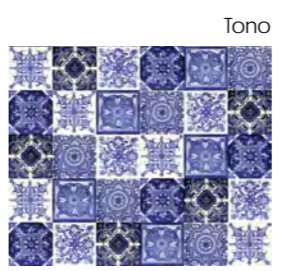

CERAMES

CERAMES

WALL TILES

A wide selection of handmade tiles from different regions of the world. The range includes colourful, traditionally made tiles from Mexico, including patchwork, single colour tiles and single design sets. Also available in the category are tiles from Morocco, featuring classic Moroccan patterns, and Iznik tiles from Turkey, with geometric traditional patterns. In addition, there are unique patchworks from Tunisia and Zellige tiles, handmade from clay. You can also find elegant fish scale mosaics, creating fine colour compositions.

Patchworks

mexican tiles

Single design tiles

mexican tiles

10,5 cm

10,5 cm

Patchworks

mexican tiles