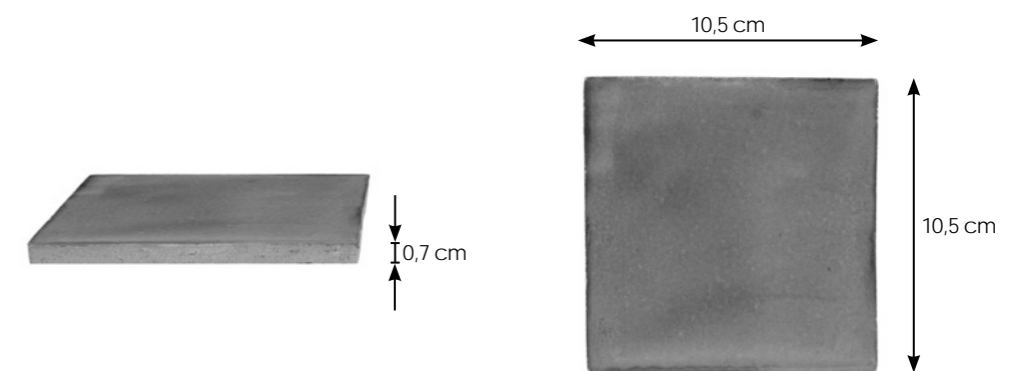

Monocolour tiles

mexican tiles