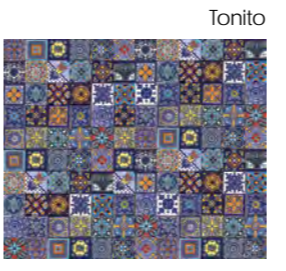

CERAMES

CERAMES

WALL TILES

A wide selection of handmade tiles from different regions of the world. The range includes colourful, traditionally made tiles from Mexico, including patchwork, single colour tiles and single design sets. Also available in the category are tiles from Morocco, featuring classic Moroccan patterns, and Iznik tiles from Turkey, with geometric traditional patterns. In addition, there are unique patchworks from Tunisia and Zellige tiles, handmade from clay. You can also find elegant fish scale mosaics, creating fine colour compositions.

Patchworks

mexican tiles

Single design tiles

mexican tiles

10,5 cm

10,5 cm

Patchworks

mexican tiles