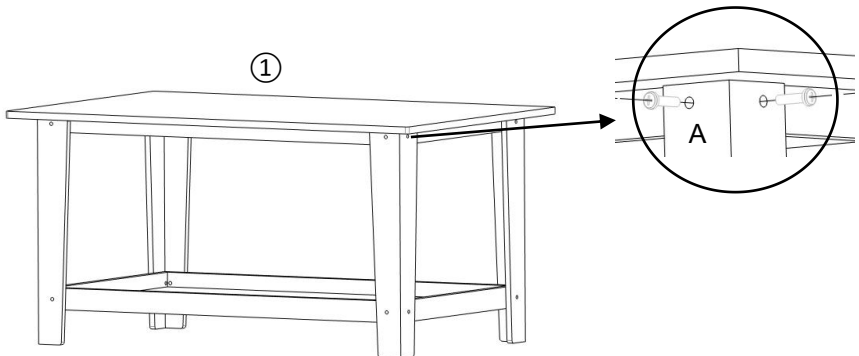

Step 2

A

8pcs

PRODUCT PARAMETER

Model	YKBFZ
Main Color	Transparent green
Safe Loading Weight	50kg
Product Size(D*W*H)	500*800*400mm
Net Weight	13kg

* Products such as specifications, appearance, and design are subject to modification without prior notice.