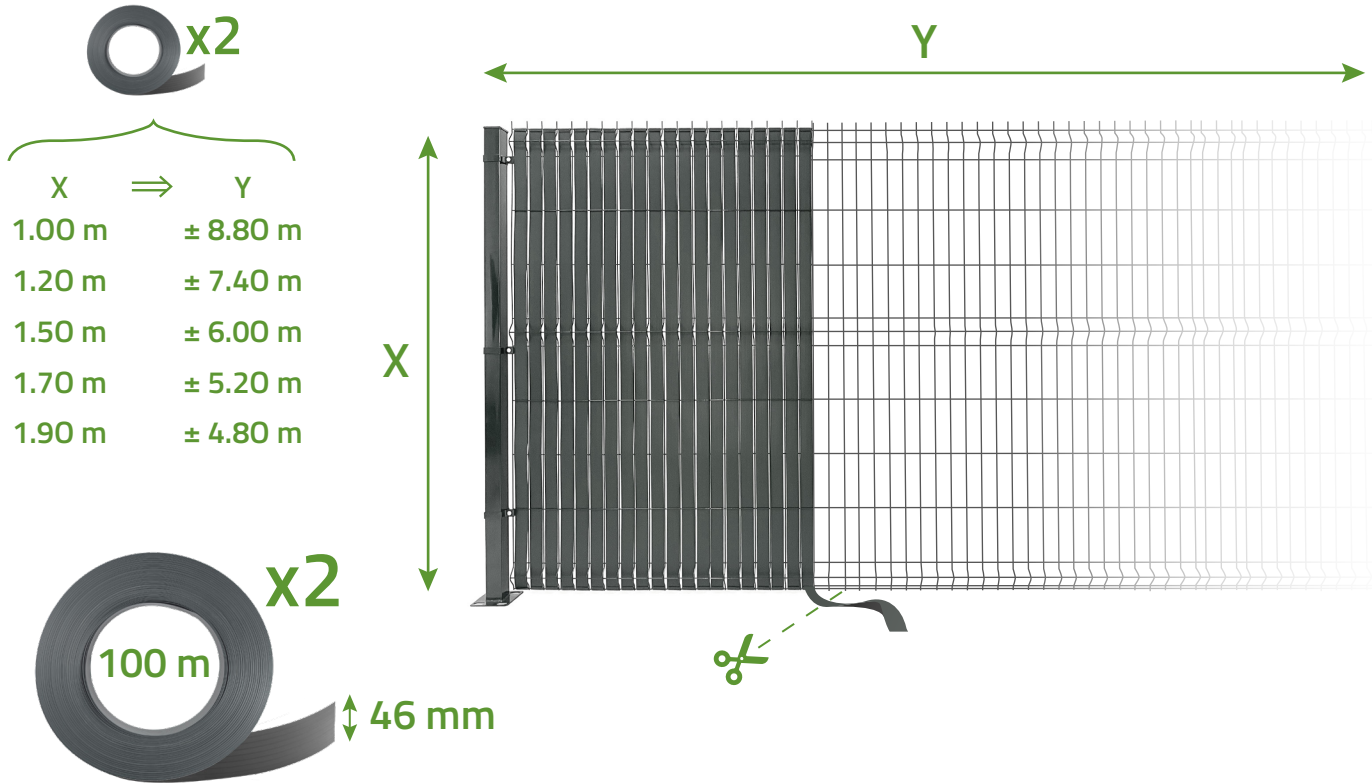

BALDO 200MX46MM

Ral 7016

Color fastness
(Grade 5)

Waterproof