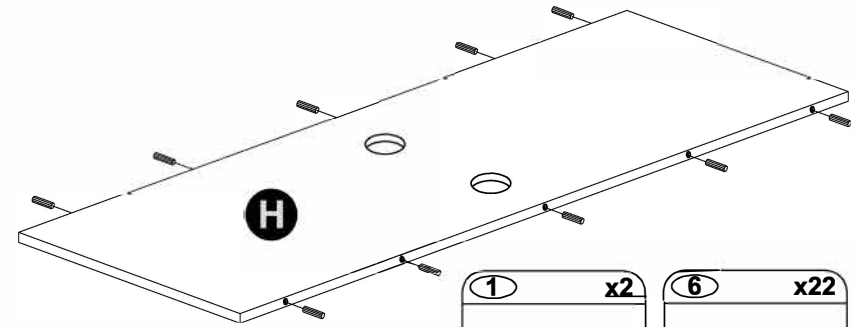

Hinges Adjustment

13

- A. Turn front screw to adjust door overlay (sideway).
- B. Rotate cam screw on mounting plate to adjust door height.
- C. Turn rear screw for door depth adjustment.

- 7 x4
  Ø27mm
- 8 x8
  M4 x 16mm

14

1

- 1 x2
  Glue 10cc
- 6 x22
  Dia 6 x 30mm