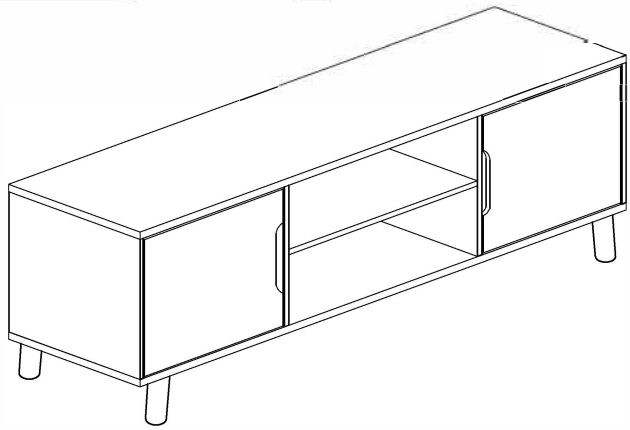

Hinges Adjustment

13

- A. Turn front screw to adjust door overlay (sideway).
- B. Rotate cam screw on mounting plate to adjust door height.
- C. Turn rear screw for door depth adjustment.

- 7 x4
  Ø27mm
- 8 x8
  M4 x 16mm

14

1

- 1 x2
  Glue 10cc
- 6 x22
  Dia 6 x 30mm