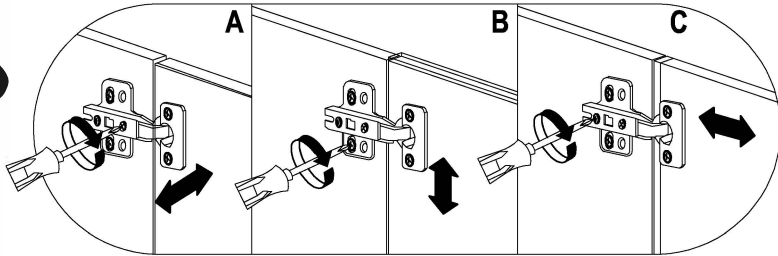

### Hinges Adjustment

13

- A. Turn front screw to adjust door overlay (sideway).
- B. Rotate cam screw on mounting plate to adjust door height.
- C. Turn rear screw for door depth adjustment.

- 7 x4  
Ø27mm
- 8 x8  
M4 x 16mm