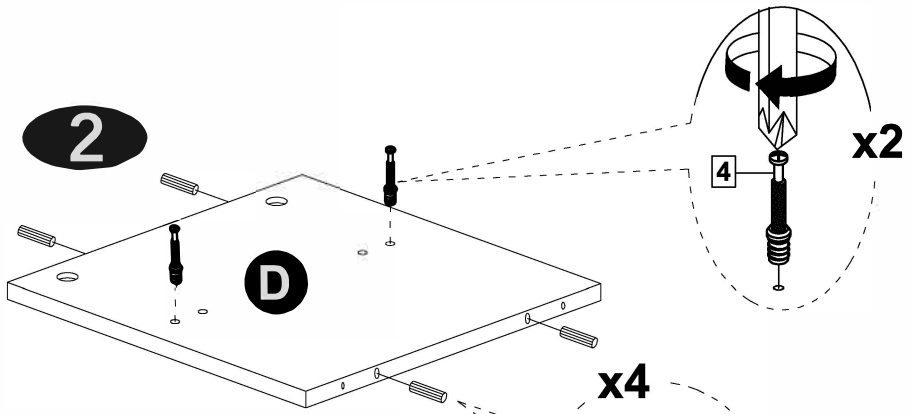

- **4** x2

  M6.5 x 32mm
- **1** x2

  Glue 10cc
- **6** x4

  Dia 6 x 30mm

- **4** x2

  M6.5 x 32mm
- **1** x2

  Glue 10cc
- **6** x4

  Dia 6 x 30mm

- **3** x10

  M4 x 30mm