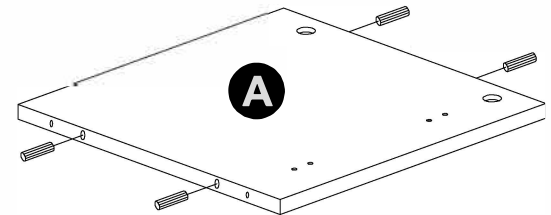

Hinges Adjustment

13

- A. Turn front screw to adjust door overlay (sideway).
- B. Rotate cam screw on mounting plate to adjust door height.
- C. Turn rear screw for door depth adjustment.

- 7 x4
  Ø27mm
- 8 x8
  M4 x 16mm

14

1

- 1 x2
  Glue 10cc
- 6 x22
  Dia 6 x 30mm