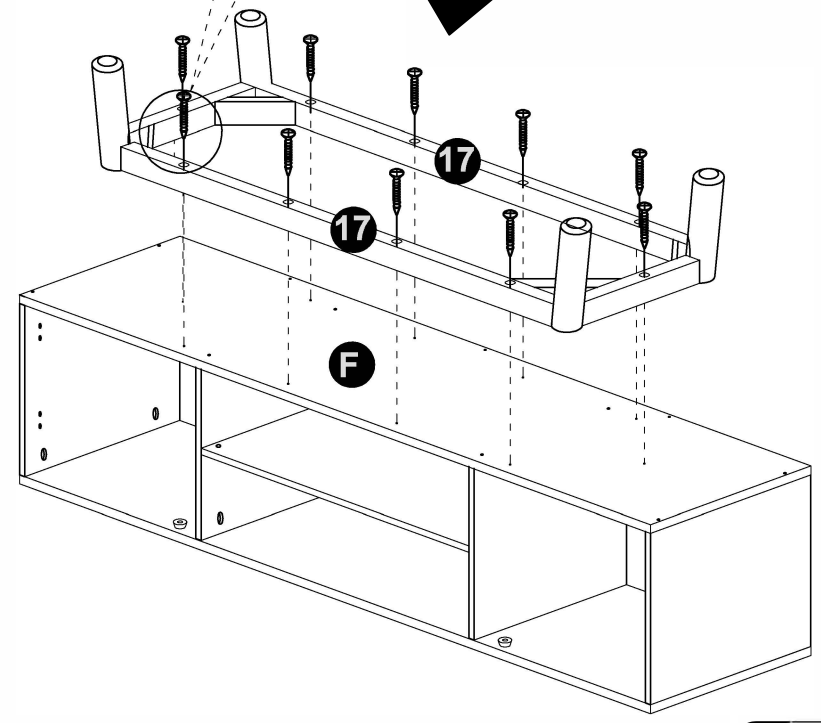

### Hinges Adjustment

13

- A. Turn front screw to adjust door overlay (sideway).
- B. Rotate cam screw on mounting plate to adjust door height.
- C. Turn rear screw for door depth adjustment.

- 7 x4  
Ø27mm
- 8 x8  
M4 x 16mm

14

1

- 1 x2  
Glue 10cc
- 6 x22  
Dia 6 x 30mm

- 4** x2  
  
 M6.5 x 32mm
- 1** x2  
  
 Glue 10cc
- 6** x4  
  
 Dia 6 x 30mm

- 4** x2  
  
 M6.5 x 32mm
- 1** x2  
  
 Glue 10cc
- 6** x4  
  
 Dia 6 x 30mm

- 3** x10  
  
 M4 x 30mm