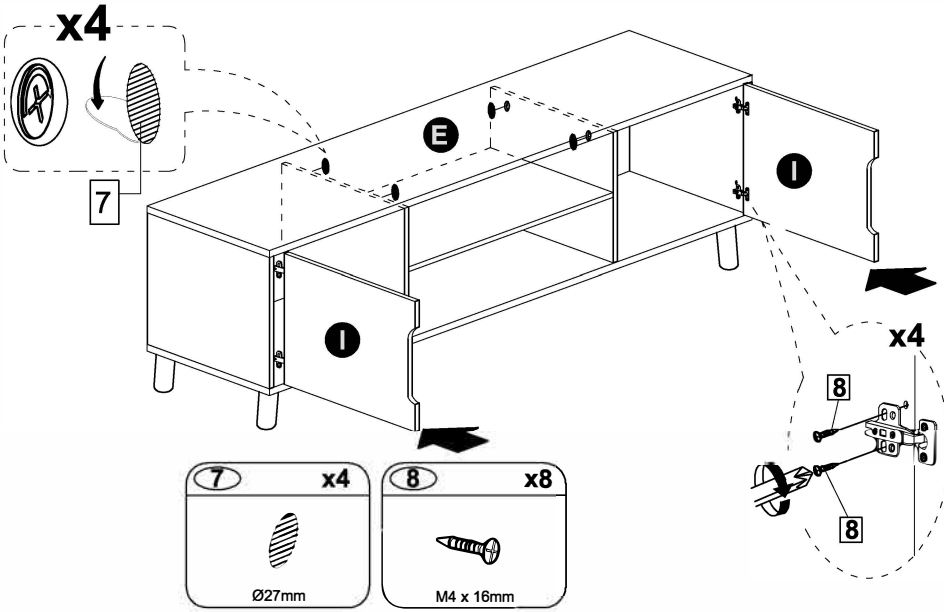

### Hinges Adjustment

13

- A. Turn front screw to adjust door overlay (sideway).
- B. Rotate cam screw on mounting plate to adjust door height.
- C. Turn rear screw for door depth adjustment.

- 7 x4  
Ø27mm
- 8 x8  
M4 x 16mm