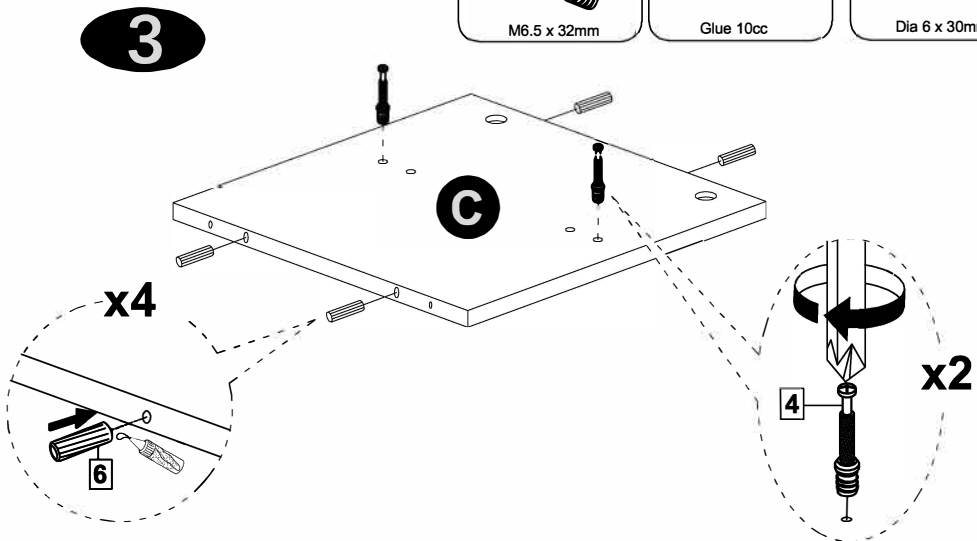

### Hinges Adjustment

13

- A. Turn front screw to adjust door overlay (sideway).
- B. Rotate cam screw on mounting plate to adjust door height.
- C. Turn rear screw for door depth adjustment.

- 7 x4  
Ø27mm
- 8 x8  
M4 x 16mm

14

1

- 1 x2  
Glue 10cc
- 6 x22  
Dia 6 x 30mm

- 4** x2  
  
 M6.5 x 32mm
- 1** x2  
  
 Glue 10cc
- 6** x4  
  
 Dia 6 x 30mm

- 4** x2  
  
 M6.5 x 32mm
- 1** x2  
  
 Glue 10cc
- 6** x4  
  
 Dia 6 x 30mm