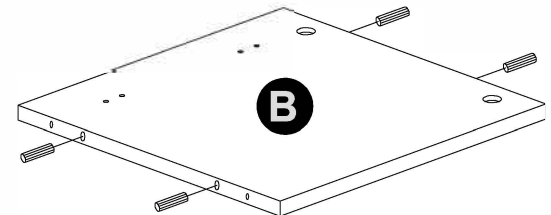

Hinges Adjustment

13

- A. Turn front screw to adjust door overlay (sideway).
- B. Rotate cam screw on mounting plate to adjust door height.
- C. Turn rear screw for door depth adjustment.

- 7 x4
  Ø27mm
- 8 x8
  M4 x 16mm

14

1

- 1 x2
  Glue 10cc
- 6 x22
  Dia 6 x 30mm