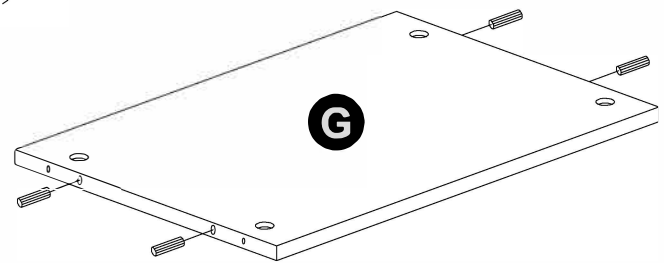

Hinges Adjustment

13

- A. Turn front screw to adjust door overlay (sideway).
- B. Rotate cam screw on mounting plate to adjust door height.
- C. Turn rear screw for door depth adjustment.

- 7 x4
  Ø27mm
- 8 x8
  M4 x 16mm

14

1

- 1 x2
  Glue 10cc
- 6 x22
  Dia 6 x 30mm