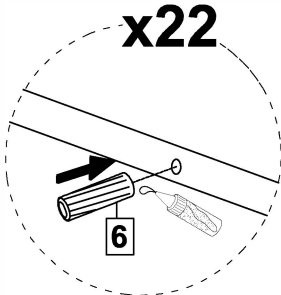

Hinges Adjustment

13

- A. Turn front screw to adjust door overlay (sideway).
- B. Rotate cam screw on mounting plate to adjust door height.
- C. Turn rear screw for door depth adjustment.

- 7 x4
  Ø27mm
- 8 x8
  M4 x 16mm

14

1

- 1 x2
  Glue 10cc
- 6 x22
  Dia 6 x 30mm