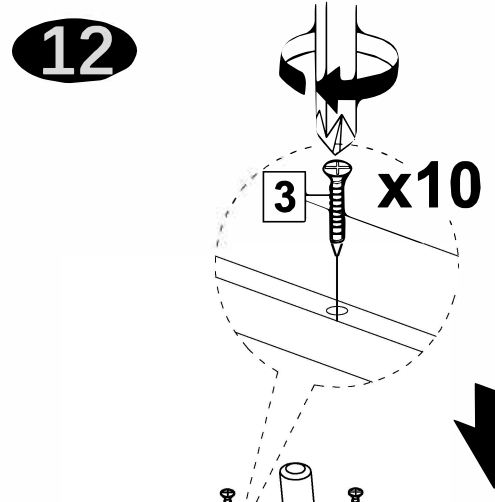

### Hinges Adjustment

13

- A. Turn front screw to adjust door overlay (sideway).
- B. Rotate cam screw on mounting plate to adjust door height.
- C. Turn rear screw for door depth adjustment.

- 7 x4  
Ø27mm
- 8 x8  
M4 x 16mm

14

1

- 1 x2  
Glue 10cc
- 6 x22  
Dia 6 x 30mm

- 4** x2  
  
 M6.5 x 32mm
- 1** x2  
  
 Glue 10cc
- 6** x4  
  
 Dia 6 x 30mm

- 4** x2  
  
 M6.5 x 32mm
- 1** x2  
  
 Glue 10cc
- 6** x4  
  
 Dia 6 x 30mm

- 3** x10  
  
 M4 x 30mm