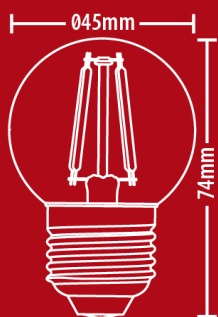

XANLITE GARDEN

x5

PACK5RFDV400PA

Lot de 5 ampoules Filament LED IP44, 380 Lumens, culot E27, equivalence 35 W, 1800 K, Blanc chaud

Angle large

380 lm | 35 W

1800K - BLANC CHAUD

Ø45 x78 mm	Culot E27	FILAMENT Techno	>240° Angle
4.3 W Conso	15000 h Durée de vie	5 Garantie	Eye Secure