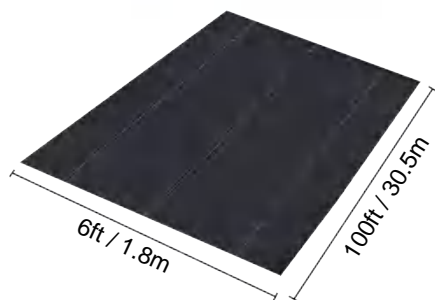

Package Folded Size
Product Width is Folded in Half and Rolled

Nonwovens

MODEL:6*100FT271

SPECIFICATIONS

Unfolded Size