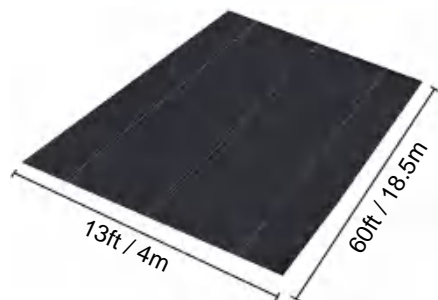

POLYPROPYLENE WOVEN FABRIC

MODEL:6.5*330FT108

SPECIFICATIONS

Unfolded Size

Package Folded Size
Product Width is Folded in Half and Rolled

Product Weight	47.6 lb	21.6 kg
Product Size	6.5*330 ft	2*100.6 m

Manufacturer:Shanghaimuxinmuyeyouxiangongsi
Address: Shuangchenglu 803nong11hao1602A-1609shi, baoshanqu, shanghai 200000 CN.
Imported to AUS: SIHAO PTY LTD. 1 ROKEVA STREETEASTWOOD NSW 2122 Australia
Imported to USA: Sanven Technology Ltd. Suite 250, 9166 Anaheim Place, Rancho Cucamonga, CA 91730

POLYPROPYLENE WOVEN FABRIC

MODEL:13*60FT170

SPECIFICATIONS

Unfolded Size

Package Folded Size
Product Width is Folded in Half and Rolled

Product Weight	27.1 lb	12.3 kg
Product Size	13*60 ft	4*18.5 m

Manufacturer:Shanghaimuxinmuyeyouxiangongsi
Address: Shuangchenglu 803nong11hao1602A-1609shi, baoshanqu, shanghai 200000 CN.
Imported to AUS: SIHAO PTY LTD. 1 ROKEVA STREETEASTWOOD NSW 2122 Australia
Imported to USA: Sanven Technology Ltd. Suite 250, 9166 Anaheim Place, Rancho Cucamonga, CA 91730