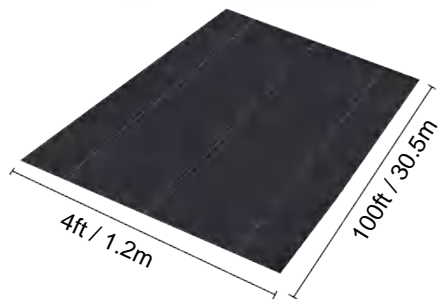

POLYPROPYLENE WOVEN FABRIC

MODEL:4*50FT90

SPECIFICATIONS

Unfolded Size

Product Weight	4.4 lb	2.0 kg
Product Size	4*50 ft	1.2*15.2 m

Manufacturer:Shanghaimuxinmuyeyouxiangongsi

Address: Shuangchenglu 803nong11hao1602A-1609shi, baoshanqu, shanghai 200000 CN.

Unfolded Size

Package Folded Size

Product Width is Folded in Half and Rolled

Product Weight	8.8 lb	4.0 kg
Product Size	4*100 ft	1.2*30.5 m

Manufacturer:Shanghaimuxinmuyeyouxiangongsi
Address: Shuangchenglu 803nong11hao1602A-1609shi, baoshanqu, shanghai 200000 CN.
Imported to AUS: SIHAO PTY LTD. 1 ROKEVA STREETEASTWOOD NSW 2122 Australia
Imported to USA: Sanven Technology Ltd. Suite 250, 9166 Anaheim Place, Rancho Cucamonga, CA 91730