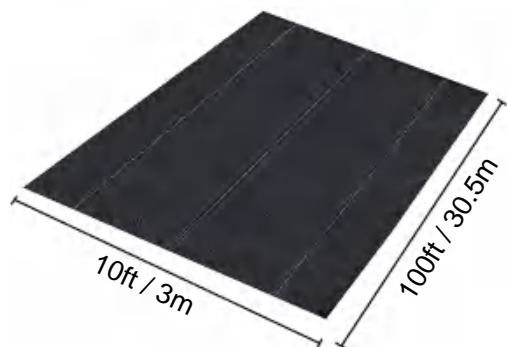

Nonwovens

MODEL:6*100FT271

SPECIFICATIONS

Unfolded Size

Package Folded Size
Product Width is Folded in Half and Rolled

Package Weight	33.3 lb	15.1 kg
Product Size	6*100 ft	1.8*30.5 m

Manufacturer:Shanghaimuxinmuyeyouxiangongsi
Address: Shuangchenglu 803nong11hao1602A-1609shi, baoshanqu, shanghai 200000 CN.
Imported to AUS: SIHAO PTY LTD. 1 ROKEVA STREETEASTWOOD NSW 2122 Australia
Imported to USA: Sanven Technology Ltd. Suite 250, 9166 Anaheim Place, Rancho Cucamonga, CA 91730

Nonwovens

MODEL:10*100FT271

SPECIFICATIONS

Unfolded Size

Package Weight	55.6 lb	25.2 kg
Product Size	10*100 ft	3*30.5 m

Manufacturer:Shanghaimuxinmuyeyouxiangongsi
Address: Shuangchenglu 803nong11hao1602A-1609shi, baoshanqu, shanghai 200000 CN.
Imported to AUS: SIHAO PTY LTD. 1 ROKEVA STREETEASTWOOD NSW 2122 Australia
Imported to USA: Sanven Technology Ltd. Suite 250, 9166 Anaheim Place, Rancho Cucamonga, CA 91730