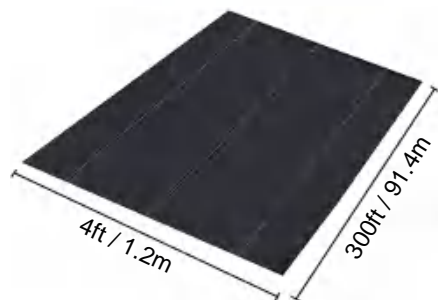

POLYPROPYLENE WOVEN FABRIC

MODEL:4*250FT170

SPECIFICATIONS

Unfolded Size

Package Folded Size
Product Width is Folded in Half and Rolled

Product Weight	34.6 lb	15.7 kg
Product Size	4*250 ft	1.2*76.2 m

Manufacturer:Shanghaimuxinmuyeyouxiangongsi
Address: Shuangchenglu 803nong11hao1602A-1609shi, baoshanqu, shanghai 200000 CN.
Imported to AUS: SIHAO PTY LTD. 1 ROKEVA STREETEASTWOOD NSW 2122 Australia
Imported to USA: Sanven Technology Ltd. Suite 250, 9166 Anaheim Place, Rancho Cucamonga, CA 91730

POLYPROPYLENE WOVEN FABRIC

MODEL:4*300FT90

SPECIFICATIONS

Unfolded Size

Package Folded Size
Product Width is Folded in Half and Rolled

Product Weight	26.7 lb	12.1 kg
Product Size	4*300 ft	1.2*91.4 m

Manufacturer:Shanghaimuxinmuyeyouxiangongsi
Address: Shuangchenglu 803nong11hao1602A-1609shi, baoshanqu, shanghai 200000 CN.
Imported to AUS: SIHAO PTY LTD. 1 ROKEVA STREETEASTWOOD NSW 2122 Australia
Imported to USA: Sanven Technology Ltd. Suite 250, 9166 Anaheim Place, Rancho Cucamonga, CA 91730