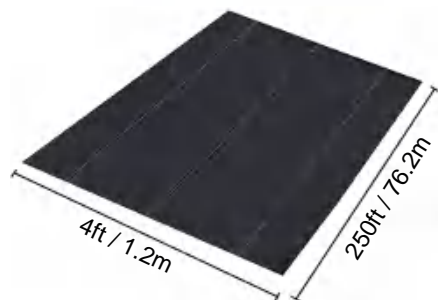

Unfolded Size

Package Folded Size

Product Width is Folded in Half and Rolled

Product Weight	8.8 lb	4.0 kg
Product Size	4*100 ft	1.2*30.5 m

Manufacturer:Shanghaimuxinmuyeyouxiangongsi
Address: Shuangchenglu 803nong11hao1602A-1609shi, baoshanqu, shanghai 200000 CN.
Imported to AUS: SIHAO PTY LTD. 1 ROKEVA STREETEASTWOOD NSW 2122 Australia
Imported to USA: Sanven Technology Ltd. Suite 250, 9166 Anaheim Place, Rancho Cucamonga, CA 91730

POLYPROPYLENE WOVEN FABRIC

MODEL:4*250FT170

SPECIFICATIONS

Unfolded Size

Package Folded Size
Product Width is Folded in Half and Rolled

Product Weight	34.6 lb	15.7 kg
Product Size	4*250 ft	1.2*76.2 m

Manufacturer:Shanghaimuxinmuyeyouxiangongsi
Address: Shuangchenglu 803nong11hao1602A-1609shi, baoshanqu, shanghai 200000 CN.
Imported to AUS: SIHAO PTY LTD. 1 ROKEVA STREETEASTWOOD NSW 2122 Australia
Imported to USA: Sanven Technology Ltd. Suite 250, 9166 Anaheim Place, Rancho Cucamonga, CA 91730