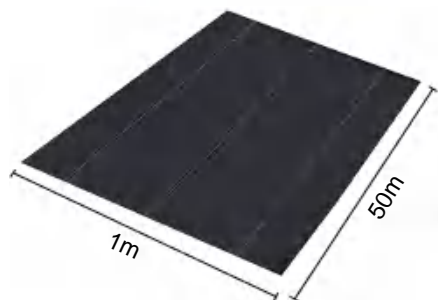

POLYPROPYLENE WOVEN FABRIC

MODEL:1*50M85

SPECIFICATIONS

Unfolded Size

Package Folded Size

Product Width is Folded in Half and Rolled

Product Weight	5 kg
Product Size	1*50 m

Manufacturer:Shanghaimuxinmuyeyouxiangongsi
Address: Shuangchenglu 803nong11hao1602A-1609shi, baoshanqu, shanghai 200000 CN.
Imported to AUS: SIHAO PTY LTD. 1 ROKEVA STREETEASTWOOD NSW 2122 Australia
Imported to USA: Sanven Technology Ltd. Suite 250, 9166 Anaheim Place, Rancho Cucamonga, CA 91730