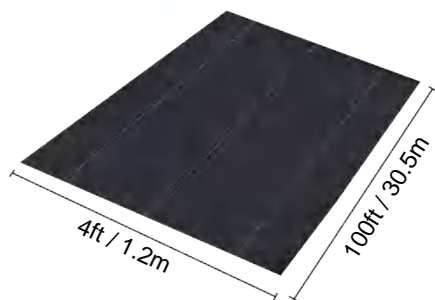

Package Folded Size
Product Width is Folded in Half and Rolled

Nonwovens

MODEL:4*100FT271

SPECIFICATIONS

Unfolded Size