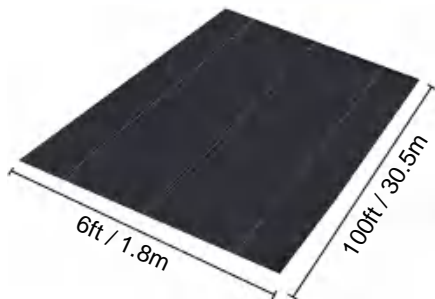

Package Folded Size
Product Width is Folded in Half and Rolled

Unfolded Size