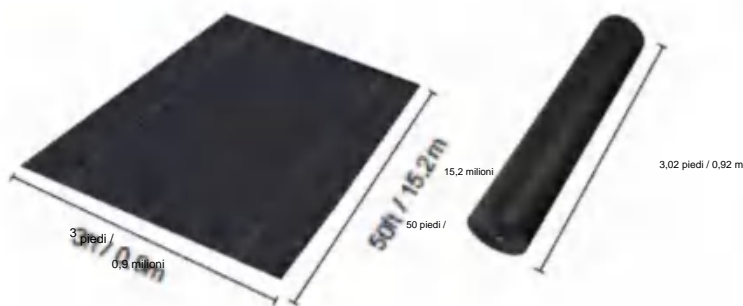

Dimensioni non piegate

Dimensioni del pacco piegato

La larghezza del prodotto è piegata a metà e arrotolata

Peso del prodotto	3,3 libbre	1,5 kg
Dimensioni del prodotto	3*50 piedi	0,9*15,2 metri

Produttore: Shanghai muxinmuyeyouxiangongsi

Indirizzo: Shuangchenglu 803nong11hao1602A-1609shi, baoshanqu, shanghai 200000 CN.

Importato in AUS: SIHAO PTY LTD. 1 ROKEVA STREET EASTWOOD NSW 2122 Australia

Importato negli USA: Sanven Technology Ltd. Suite 250, 9166 Anaheim Place, Rancho Cucamonga, CA 91730

EC REP E-CrossStu GmbH
Mainzer Landstr.69, 60329 Francoforte sul Meno.

UK REP CONSULENZA YH LIMITATA.
C/O YH Consulting Limited Ufficio 147, Centurion House,
Via Roma, 101, 00186 Roma, Italia