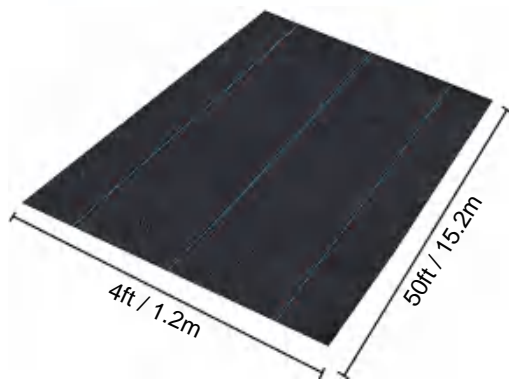

POLYPROPYLENE WOVEN FABRIC

MODEL:3*250FT170

SPECIFICATIONS

Unfolded Size

Package Folded Size
Product Width is Folded in Half and Rolled

Product Weight	26 lb	11.8 kg
Product Size	3*250 ft	0.9*76.2 m

Manufacturer:Shanghaimuxinmuyeyouxiangongsi
Address: Shuangchenglu 803nong11hao1602A-1609shi, baoshanqu, shanghai 200000 CN.
Imported to AUS: SIHAO PTY LTD. 1 ROKEVA STREETEASTWOOD NSW 2122 Australia
Imported to USA: Sanven Technology Ltd. Suite 250, 9166 Anaheim Place, Rancho Cucamonga, CA 91730

POLYPROPYLENE WOVEN FABRIC

MODEL:4*50FT90

SPECIFICATIONS

Unfolded Size

Product Weight	4.4 lb	2.0 kg
Product Size	4*50 ft	1.2*15.2 m

Manufacturer:Shanghaimuxinmuyeyouxiangongsi

Address: Shuangchenglu 803nong11hao1602A-1609shi, baoshanqu, shanghai 200000 CN.