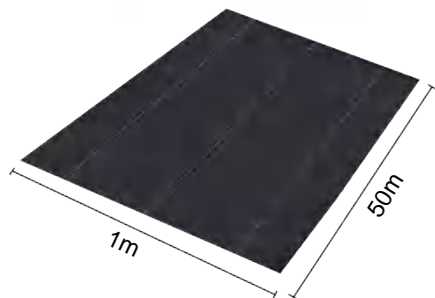

POLYPROPYLENE WOVEN FABRIC

MODEL:1*50M85

SPECIFICATIONS

Unfolded Size

Package Folded Size

Product Width is Folded in Half and Rolled

Product Weight	5 kg
Product Size	1*50 m

Manufacturer:Shanghaimuxinmuyeyouxiangongsi
Address: Shuangchenglu 803nong11hao1602A-1609shi, baoshanqu, shanghai 200000 CN.
Imported to AUS: SIHAO PTY LTD. 1 ROKEVA STREETEASTWOOD NSW 2122 Australia
Imported to USA: Sanven Technology Ltd. Suite 250, 9166 Anaheim Place, Rancho Cucamonga, CA 91730

Nonwovens

MODEL:1*50M150

SPECIFICATIONS

Unfolded Size

Package Folded Size
Product Width is Folded in Half and Rolled

Package Weight	7.5 kg
Product Size	1*50 m ²

Manufacturer:Shanghaimuxinmuyeyouxiangongsi
Address: Shuangchenglu 803nong11hao1602A-1609shi, baoshanqu, shanghai 200000 CN.
Imported to AUS: SIHAO PTY LTD. 1 ROKEVA STRETEASTWOOD NSW 2122 Australia
Imported to USA: Sanven Technology Ltd. Suite 250, 9166 Anaheim Place, Rancho Cucamonga, CA 91730