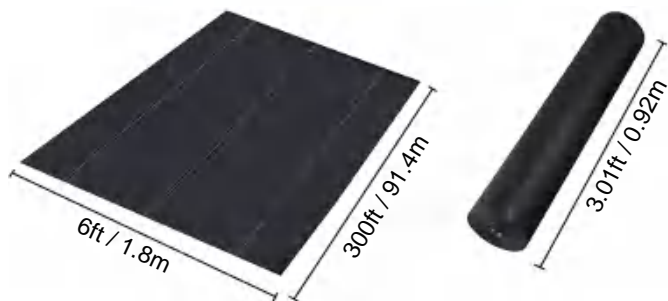

Product Weight	37.7 lb	17.1 kg
Product Size	6*300 ft	1.8*91.4 m

Manufacturer:Shanghaimuxinmuyeyouxiangongsi
Address: Shuangchenglu 803nong11hao1602A-1609shi, baoshanqu, shanghai 200000 CN.
Imported to AUS: SIHAO PTY LTD. 1 ROKEVA STREEEASTWOOD NSW 2122 Australia
Imported to USA: Sanven Technology Ltd. Suite 250, 9166 Anaheim Place, Rancho Cucamonga, CA 91730