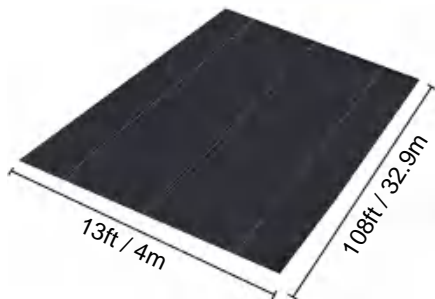

POLYPROPYLENE WOVEN FABRIC

MODEL:13*60FT170

SPECIFICATIONS

Unfolded Size

Package Folded Size
Product Width is Folded in Half and Rolled

Product Weight	27.1 lb	12.3 kg
Product Size	13*60 ft	4*18.5 m

Manufacturer:Shanghaimuxinmuyeyouxiangongsi
Address: Shuangchenglu 803nong11hao1602A-1609shi, baoshanqu, shanghai 200000 CN.
Imported to AUS: SIHAO PTY LTD. 1 ROKEVA STREETEASTWOOD NSW 2122 Australia
Imported to USA: Sanven Technology Ltd. Suite 250, 9166 Anaheim Place, Rancho Cucamonga, CA 91730

POLYPROPYLENE WOVEN FABRIC

MODEL:13*108FT170

SPECIFICATIONS

Unfolded Size

Package Folded Size
Product Width is Folded in Half and Rolled

Product Weight	48.7 lb	22.1 kg
Product Size	13*108 ft	4*32.9 m

Manufacturer:Shanghaimuxinmuyeyouxiangongsi
Address: Shuangchenglu 803nong11hao1602A-1609shi, baoshanqu, shanghai 200000 CN.
Imported to AUS: SIHAO PTY LTD. 1 ROKEVA STREETEASTWOOD NSW 2122 Australia
Imported to USA: Sanven Technology Ltd. Suite 250, 9166 Anaheim Place, Rancho Cucamonga, CA 91730