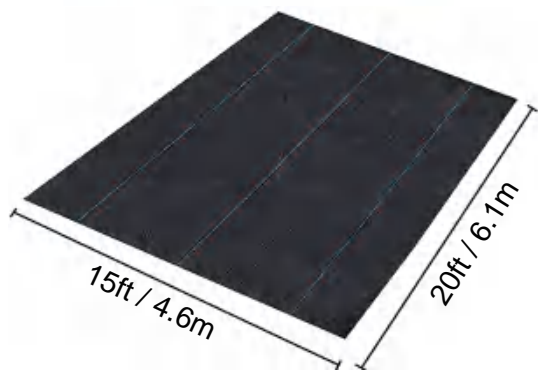

Unfolded Size

Package Weight	8.4 lb	3.8 kg
Product Size	15*20 ft	4.6*6.1 m

Manufacturer:Shanghaimuxinmuyeyouxiangongsi
Address: Shuangchenglu 803nong11hao1602A-1609shi, baoshanqu, shanghai 200000 CN.
Imported to AUS: SIHAO PTY LTD. 1 ROKEVA STREETEASTWOOD NSW 2122 Australia
Imported to USA: Sanven Technology Ltd. Suite 250, 9166 Anaheim Place, Rancho Cucamonga, CA 91730

EC **REP** E-CrossStu GmbH
Mainzer Landstr.69, 60329 Frankfurt am Main.

UK **REP** YH CONSULTING LIMITED.
C/O YH Consulting Limited Office 147, Centurion House,
London Road, Staines-upon-Thames, Surrey, TW18 4AX