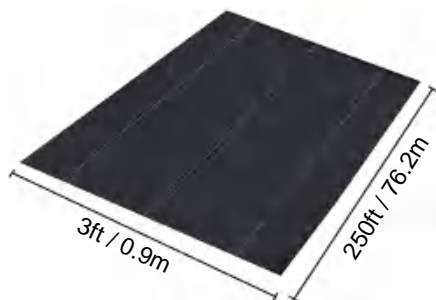

POLYPROPYLENE WOVEN FABRIC

MODEL:3*300FT90

SPECIFICATIONS

Unfolded Size

Package Folded Size
Product Width is Folded in Half and Rolled

Product Weight	20 lb	9.1 kg
Product Size	3*300 ft	0.9*91.4 m

Manufacturer:Shanghaimuxinmuyeyouxiangongsi
Address: Shuangchenglu 803nong11hao1602A-1609shi, baoshanqu, shanghai 200000 CN.
Imported to AUS: SIHAO PTY LTD. 1 ROKEVA STREETEASTWOOD NSW 2122 Australia
Imported to USA: Sanven Technology Ltd. Suite 250, 9166 Anaheim Place, Rancho Cucamonga, CA 91730

POLYPROPYLENE WOVEN FABRIC

MODEL:3*250FT170

SPECIFICATIONS

Unfolded Size

Package Folded Size
Product Width is Folded in Half and Rolled

Product Weight	26 lb	11.8 kg
Product Size	3*250 ft	0.9*76.2 m

Manufacturer:Shanghaimuxinmuyeyouxiangongsi
Address: Shuangchenglu 803nong11hao1602A-1609shi, baoshanqu, shanghai 200000 CN.
Imported to AUS: SIHAO PTY LTD. 1 ROKEVA STREETEASTWOOD NSW 2122 Australia
Imported to USA: Sanven Technology Ltd. Suite 250, 9166 Anaheim Place, Rancho Cucamonga, CA 91730