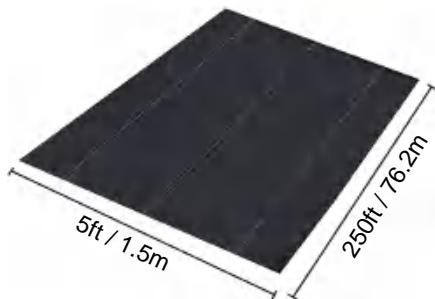

POLYPROPYLENE WOVEN FABRIC

MODEL:4*300FT90

SPECIFICATIONS

Unfolded Size

Package Folded Size
Product Width is Folded in Half and Rolled

Product Weight	26.7 lb	12.1 kg
Product Size	4*300 ft	1.2*91.4 m

Manufacturer:Shanghaimuxinmuyeyouxiangongsi
Address: Shuangchenglu 803nong11hao1602A-1609shi, baoshanqu, shanghai 200000 CN.
Imported to AUS: SIHAO PTY LTD. 1 ROKEVA STREETEASTWOOD NSW 2122 Australia
Imported to USA: Sanven Technology Ltd. Suite 250, 9166 Anaheim Place, Rancho Cucamonga, CA 91730

POLYPROPYLENE WOVEN FABRIC

MODEL:5*250FT170

SPECIFICATIONS

Unfolded Size

Package Folded Size
Product Width is Folded in Half and Rolled

Product Weight	43.4 lb	19.7 kg
Product Size	5*250 ft	1.5*76.2 m

Manufacturer:Shanghaimuxinmuyeyouxiangongsi
Address: Shuangchenglu 803nong11hao1602A-1609shi, baoshanqu, shanghai 200000 CN.