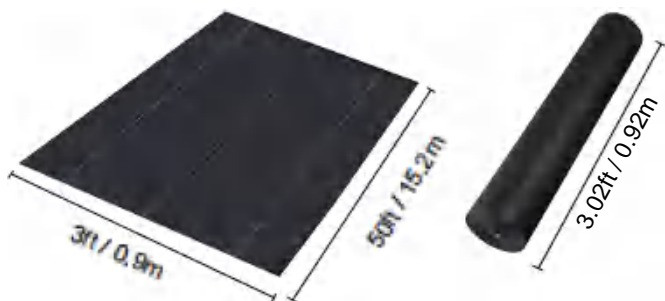

POLYPROPYLENE WOVEN FABRIC

MODEL:3*50FT90

SPECIFICATIONS

Unfolded Size

Package Folded Size
Product Width is Folded in Half and Rolled

Product Weight	3.3 lb	1.5 kg
Product Size	3*50 ft	0.9*15.2 m

Manufacturer:Shanghai muxinmuyeyouxiangongsi
Address: Shuangchenglu 803nong11hao1602A-1609shi, baoshanqu, shanghai 200000 CN.
Imported to AUS: SIHAO PTY LTD. 1 ROKEVA STREETEASTWOOD NSW 2122 Australia
Imported to USA: Sanven Technology Ltd. Suite 250, 9166 Anaheim Place, Rancho Cucamonga, CA 91730