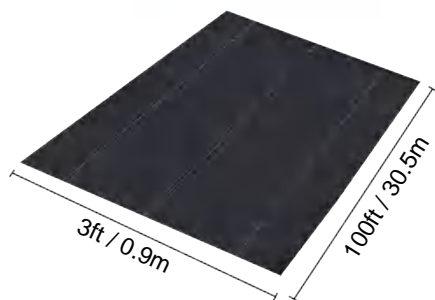

Package Folded Size
Product Width is Folded in Half and Rolled

Nonwovens

MODEL:3*100FT136

SPECIFICATIONS

Unfolded Size