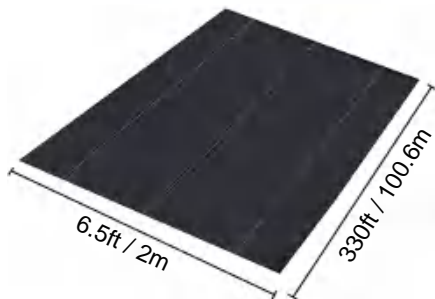

Package Folded Size
Product Width is Folded in Half and Rolled

Unfolded Size