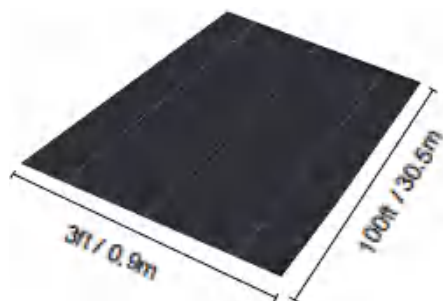

POLYPROPYLENE WOVEN FABRIC

MODEL:3*50FT90

SPECIFICATIONS

Unfolded Size

Package Folded Size
Product Width is Folded in Half and Rolled

Product Weight	3.3 lb	1.5 kg
Product Size	3*50 ft	0.9*15.2 m

Manufacturer:Shanghai muxinmuyeyouxiangongsi
Address: Shuangchenglu 803nong11hao1602A-1609shi, baoshanqu, shanghai 200000 CN.
Imported to AUS: SIHAO PTY LTD. 1 ROKEVA STREETEASTWOOD NSW 2122 Australia
Imported to USA: Sanven Technology Ltd. Suite 250, 9166 Anaheim Place, Rancho Cucamonga, CA 91730

POLYPROPYLENE WOVEN FABRIC

MODEL:3*100FT90

SPECIFICATIONS

Unfolded Size

Package Folded Size
Product Width is Folded in Half and Rolled

Product Weight	6.6 lb	3.0 kg
Product Size	3*100 ft	0.9*30.5 m

Manufacturer:Shanghaimuxinmuyeyouxiangongsi
Address: Shuangchenglu 803nong11hao1602A-1609shi, baoshanqu, shanghai 200000 CN.
Imported to AUS: SIHAO PTY LTD. 1 ROKEVA STREETEASTWOOD NSW 2122 Australia
Imported to USA: Sanven Technology Ltd. Suite 250, 9166 Anaheim Place, Rancho Cucamonga, CA 91730