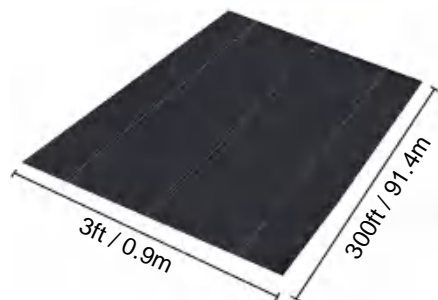

POLYPROPYLENE WOVEN FABRIC

MODEL:3*100FT90

SPECIFICATIONS

Unfolded Size

Package Folded Size
Product Width is Folded in Half and Rolled

Product Weight	6.6 lb	3.0 kg
Product Size	3*100 ft	0.9*30.5 m

Manufacturer:Shanghaimuxinmuyeyouxiangongsi
Address: Shuangchenglu 803nong11hao1602A-1609shi, baoshanqu, shanghai 200000 CN.
Imported to AUS: SIHAO PTY LTD. 1 ROKEVA STREETEASTWOOD NSW 2122 Australia
Imported to USA: Sanven Technology Ltd. Suite 250, 9166 Anaheim Place, Rancho Cucamonga, CA 91730

POLYPROPYLENE WOVEN FABRIC

MODEL:3*300FT90

SPECIFICATIONS

Unfolded Size

Package Folded Size
Product Width is Folded in Half and Rolled

Product Weight	20 lb	9.1 kg
Product Size	3*300 ft	0.9*91.4 m

Manufacturer:Shanghaimuxinmuyeyouxiangongsi
Address: Shuangchenglu 803nong11hao1602A-1609shi, baoshanqu, shanghai 200000 CN.
Imported to AUS: SIHAO PTY LTD. 1 ROKEVA STREETEASTWOOD NSW 2122 Australia
Imported to USA: Sanven Technology Ltd. Suite 250, 9166 Anaheim Place, Rancho Cucamonga, CA 91730