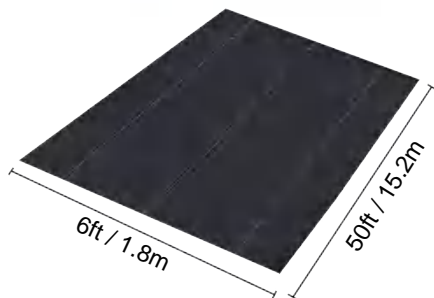

Package Folded Size
Product Width is Folded in Half and Rolled

Nonwovens

MODEL:6*50FT271

SPECIFICATIONS

Unfolded Size