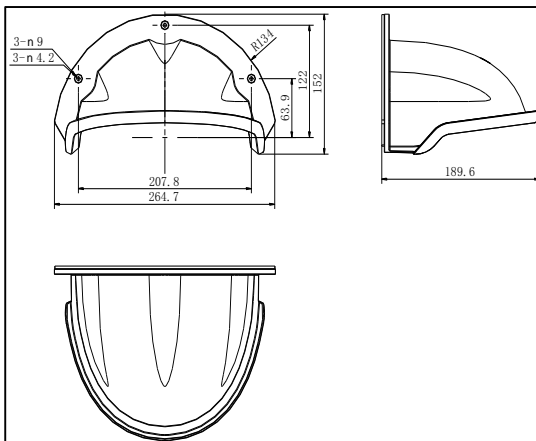

DS-1250ZJ

Rain Shade for Outdoor Dome Camera

Features:

- Composite fibre material with good tenacity and high reliability;
- Water chute design for preventing rainwater from flowing to camera housing;
- Prevent direct sunlight and improve image quality;
- Rain protection and six-level windproof;
- Weaken the possibility of freezing;

Dimension:

Order Model:

DS-1250ZJ

Parameter:

Model	DS-1250ZJ
Parameters	Rain Shade for Outdoor Dome Camera
Appearance	Hikvision White
Material	Composite Fibre
Dimension	264.7*152*189.6 mm
Weight	199g

Notice:

- The rain shade should be installed on flat wall
- The wall must be capable of supporting over 3 times as much as the total weight of the camera and accessory.

Note: The actual dome camera may vary from the picture above.