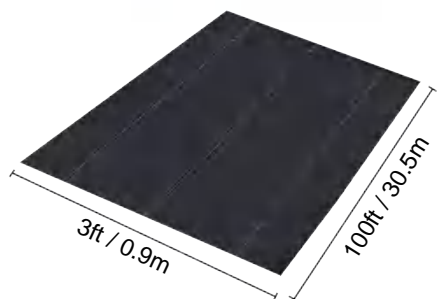

Package Folded Size
Product Width is Folded in Half and Rolled

Nonwovens

MODEL:3*100FT136

SPECIFICATIONS

Unfolded Size