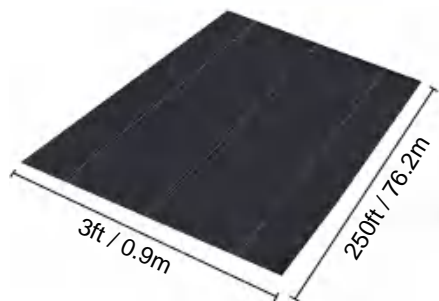

Package Folded Size
Product Width is Folded in Half and Rolled

Unfolded Size