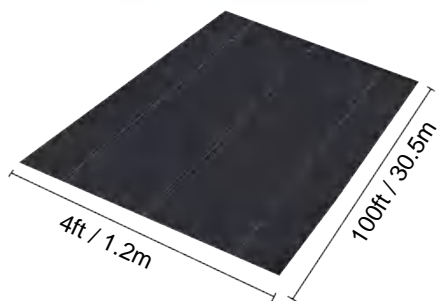

Package Folded Size

Unfolded Size