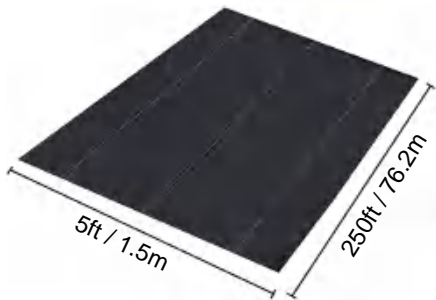

Package Folded Size
Product Width is Folded in Half and Rolled

Unfolded Size