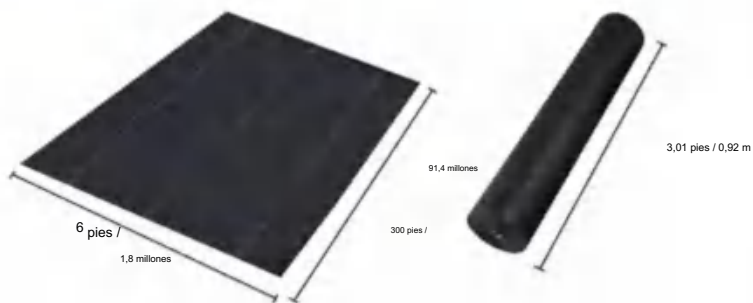

Tamaño desplegado

Tamaño del paquete plegado
El ancho del producto se dobla a la mitad y se enrolla.

Peso del producto	37,7 libras	17,1 kilogramos
Tamaño del producto	6*300 pies	1,8 x 91,4 m

Fabricante: Shanghaimuxinmuyeyouxiangongsi

Dirección: Shuangchenglu 803nong11hao1602A-1609shi, baoshanqu, shanghai 200000 CN.

Importado a AUS: SIHAO PTY LTD. 1 ROKEVA STREETEASTWOOD NSW 2122 Australia

Importado a EE. UU.: Sanven Technology Ltd. Suite 250, 9166 Anaheim Place, Rancho Cucamonga, CA 91730

E-CrossStu GmbH
Mainzer Landstr.69, 60329 Fráncfort del Meno.

YH CONSULTING LIMITADA.
C/O YH Consulting Limited Oficina 147, Centurion House,
Carretera de Londres, Staines-upon-Thames, Surrey, TW18 4AX