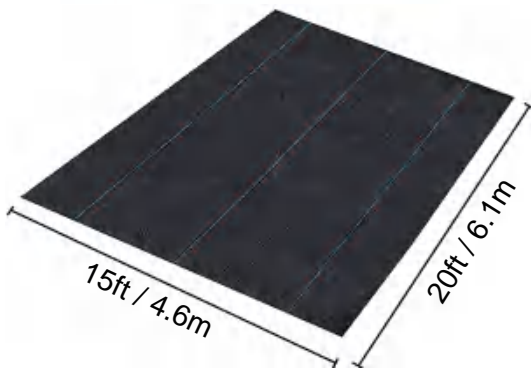

Unfolded Size

Package Weight	8.4 lb	3.8 kg
Product Size	15*20 ft	4.6*6.1 m

Manufacturer:Shanghaimuxinmuyeyouxiangongsi
Address: Shuangchenglu 803nong11hao1602A-1609shi, baoshanqu, shanghai 200000 CN.
Imported to AUS: SIHAO PTY LTD. 1 ROKEVA STREETEASTWOOD NSW 2122 Australia
Imported to USA: Sanven Technology Ltd. Suite 250, 9166 Anaheim Place, Rancho Cucamonga, CA 91730

EC	REP	E-CrossStu GmbH Mainzer Landstr.69, 60329 Frankfurt am Main.

UK	REP	YH CONSULTING LIMITED. C/O YH Consulting Limited Office 147, Centurion House, London Road, Staines-upon-Thames, Surrey, TW18 4AX