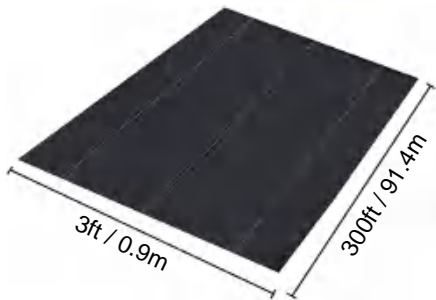

Package Folded Size
Product Width is Folded in Half and Rolled

Unfolded Size