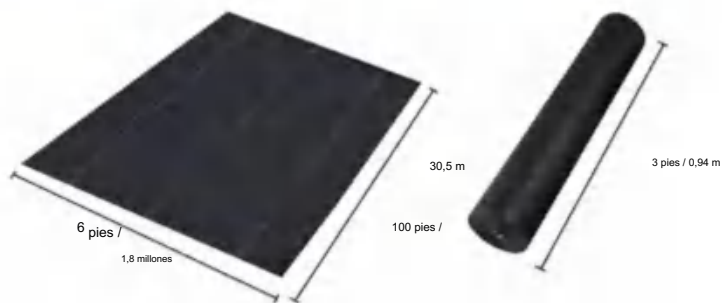

Tamaño desplegado

Tamaño del paquete plegado
El ancho del producto se dobla a la mitad y se enrolla.

Peso del producto	13,2 libras	6 kilos
Tamaño del producto	6*100 pies	1,8 x 30,5 m

Fabricante: Shanghaimuxinmuyeyouxiangongsi

Dirección: Shuangchenglu 803nong11hao1602A-1609shi, baoshanqu, shanghai 200000 CN.

Importado a AUS: SIHAO PTY LTD. 1 ROKEVA STRETEASTWOOD NSW 2122 Australia

Importado a EE. UU.: Sanven Technology Ltd. Suite 250, 9166 Anaheim Place, Rancho Cucamonga, CA 91730

E-CrossStu GmbH
Mainzer Landstr.69, 60329 Fráncfort del Meno.

YH CONSULTING LIMITADA.
C/O YH Consulting Limited Oficina 147, Centurion House,
Carretera de Londres, Staines-upon-Thames, Surrey, TW18 4AX