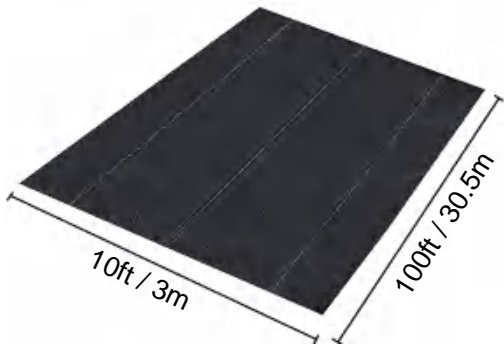

Unfolded Size

Package Weight	55.6 lb	25.2 kg
Product Size	10*100 ft	3*30.5 m

Manufacturer:Shanghai muxinmuyeyouxiangongsi
Address: Shuangchenglu 803nong11hao1602A-1609shi, baoshanqu, shanghai 200000 CN.
Imported to AUS: SIHAO PTY LTD. 1 ROKEVA STREETEASTWOOD NSW 2122 Australia
Imported to USA: Sanven Technology Ltd. Suite 250, 9166 Anaheim Place, Rancho Cucamonga, CA 91730

EC	REP	E-CrossStu GmbH Mainzer Landstr.69, 60329 Frankfurt am Main.

UK	REP	YH CONSULTING LIMITED. C/O YH Consulting Limited Office 147, Centurion House, London Road, Staines-upon-Thames, Surrey, TW18 4AX