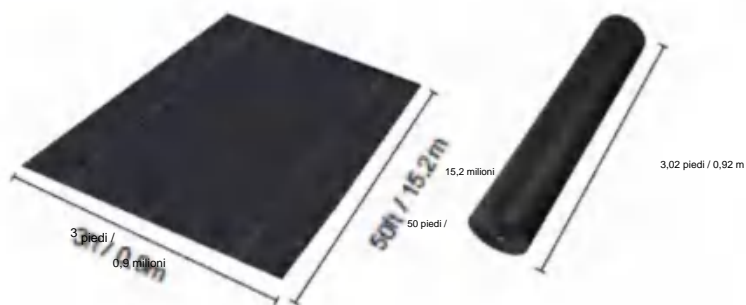

Dimensioni non piegate

Dimensioni del pacco piegato
La larghezza del prodotto è piegata a metà e arrotolata

Peso del prodotto	3,3 libbre	1,5 kg
Dimensioni del prodotto	3*50 piedi	0,9*15,2 metri

Produttore: Shanghai muxinmuyeyouxiangongsi

Indirizzo: Shuangchenglu 803nong11hao1602A-1609shi, baoshanqu, shanghai 200000 CN.

Importato in AUS: SIHAO PTY LTD. 1 ROKEVA STREET EASTWOOD NSW 2122 Australia

Importato negli USA: Sanven Technology Ltd. Suite 250, 9166 Anaheim Place, Rancho Cucamonga, CA 91730

E-CrossStu GmbH

Mainzer Landstr.69, 60329 Francoforte sul Meno.

CONSULENZA YH LIMITATA.

C/O YH Consulting Limited Ufficio 147, Centurion House, Via Roma, 101, 00186 Roma, Italia