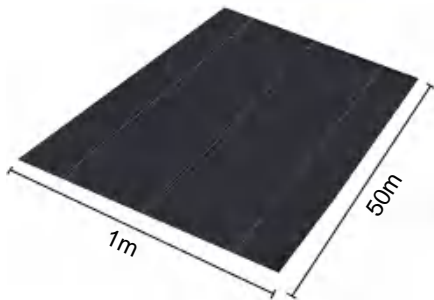

Package Folded Size
Product Width is Folded in Half and Rolled

Unfolded Size