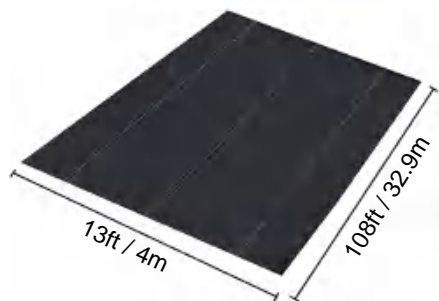

Package Folded Size
Product Width is Folded in Half and Rolled

Unfolded Size