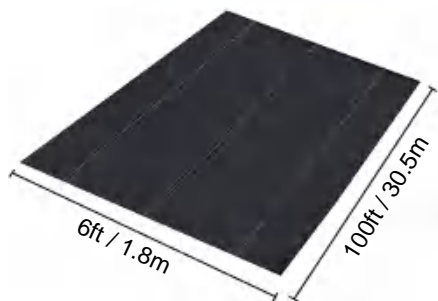

Package Folded Size
Product Width is Folded in Half and Rolled

Unfolded Size