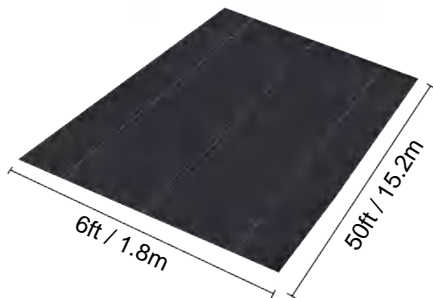

Package Folded Size
Product Width is Folded in Half and Rolled

Nonwovens

MODEL:6*50FT271

SPECIFICATIONS

Unfolded Size