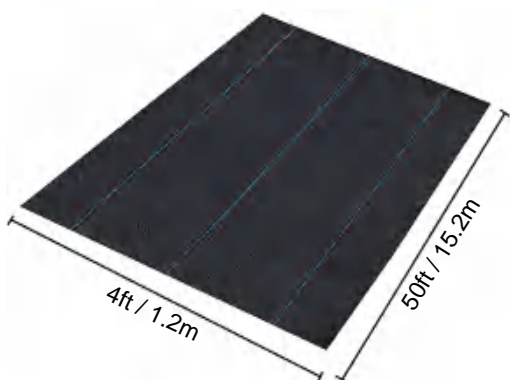

Unfolded Size

Product Weight	4.4 lb	2.0 kg
Product Size	4*50 ft	1.2*15.2 m

Manufacturer:Shanghaimuxinmuyeyouxiangongsi
Address: Shuangchenglu 803nong11hao1602A-1609shi, baoshanqu, shanghai 200000 CN.
Imported to AUS: SIHAO PTY LTD. 1 ROKEVA STREEEASTWOOD NSW 2122 Australia
Imported to USA: Sanven Technology Ltd. Suite 250, 9166 Anaheim Place, Rancho Cucamonga, CA 91730

EC **REP** E-CrossStu GmbH
Mainzer Landstr.69, 60329 Frankfurt am Main.

UK **REP** YH CONSULTING LIMITED.
C/O YH Consulting Limited Office 147, Centurion House,
London Road, Staines-upon-Thames, Surrey, TW18 4AX