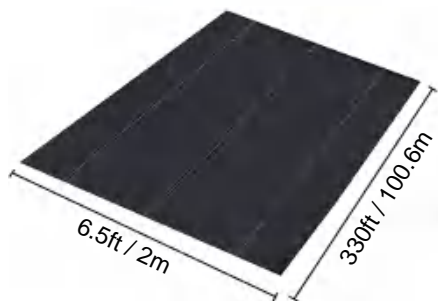

Package Folded Size
Product Width is Folded in Half and Rolled

Unfolded Size