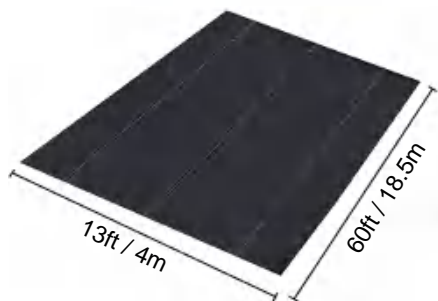

Package Folded Size
Product Width is Folded in Half and Rolled

Unfolded Size