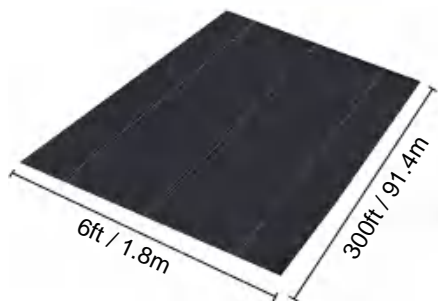

Package Folded Size
Product Width is Folded in Half and Rolled

Unfolded Size