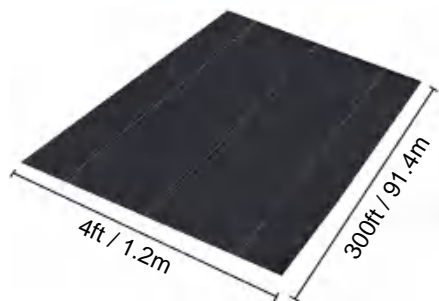

Package Folded Size
Product Width is Folded in Half and Rolled

Unfolded Size