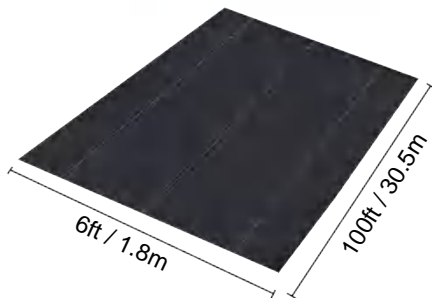

Package Folded Size
Product Width is Folded in Half and Rolled

Nonwovens

MODEL:6*100FT271

SPECIFICATIONS

Unfolded Size