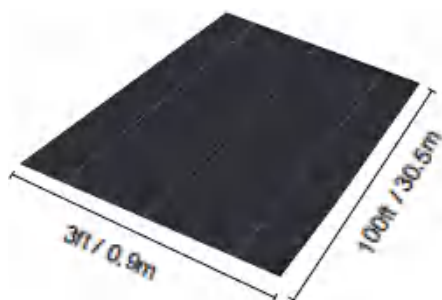

Package Folded Size
Product Width is Folded in Half and Rolled

Unfolded Size