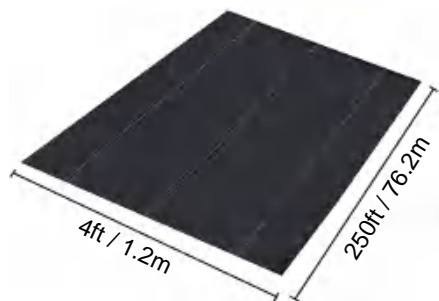

Package Folded Size
Product Width is Folded in Half and Rolled

Unfolded Size