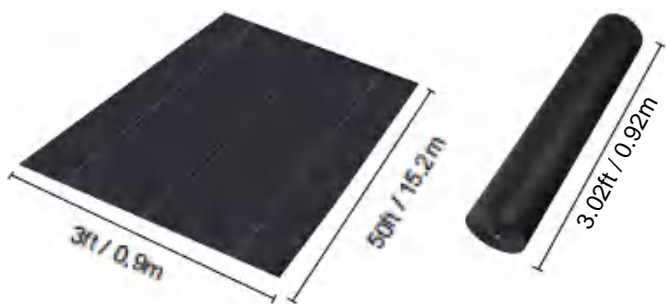

## SPECIFICATIONS

Unfolded Size

Package Folded Size

Product Width is Folded in Half and Rolled

Product Weight	3.3 lb	1.5 kg
Product Size	3*50 ft	0.9*15.2 m

Manufacturer:Shanghai muxinmuyeyouxiangongsi  
Address: Shuangchenglu 803nong11hao1602A-1609shi, baoshanqu, shanghai 200000 CN.  
Imported to AUS: SIHAO PTY LTD. 1 ROKEVA STREET EASTWOOD NSW 2122 Australia  
Imported to USA: Sanven Technology Ltd. Suite 250, 9166 Anaheim Place, Rancho Cucamonga, CA 91730