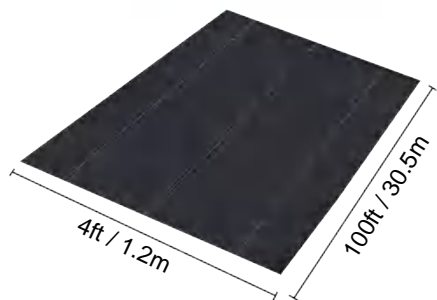

Package Folded Size
Product Width is Folded in Half and Rolled

Nonwovens

MODEL:4*100FT271

SPECIFICATIONS

Unfolded Size