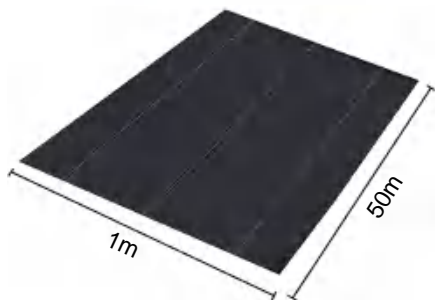

Package Folded Size

SPECIFICATIONS

Unfolded Size