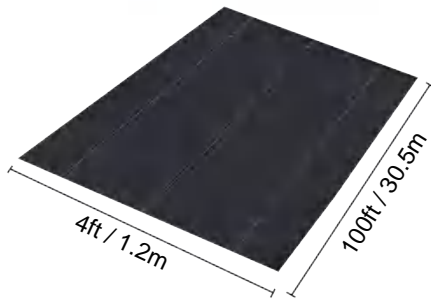

Package Folded Size
Product Width is Folded in Half and Rolled

MODEL:4*100FT271

SPECIFICATIONS

Unfolded Size