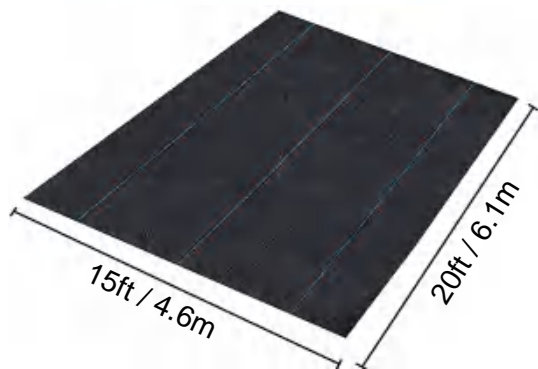

Unfolded Size

Package Weight	8.4 lb	3.8 kg
Product Size	15*20 ft	4.6*6.1 m

Manufacturer:Shanghaimuxinmuyeyouxiangongsi

Address: Shuangchenglu 803nong11hao1602A-1609shi, baoshanqu, shanghai 200000 CN.

Imported to AUS: SIHAO PTY LTD. 1 ROKEVA STRETEASTWOOD NSW 2122 Australia

Imported to USA: Sanven Technology Ltd. Suite 250, 9166 Anaheim Place, Rancho Cucamonga, CA 91730

EC	REP	E-CrossStu GmbH Mainzer Landstr.69, 60329 Frankfurt am Main.

UK	REP	YH CONSULTING LIMITED. C/O YH Consulting Limited Office 147, Centurion House, London Road, Staines-upon-Thames, Surrey, TW18 4AX