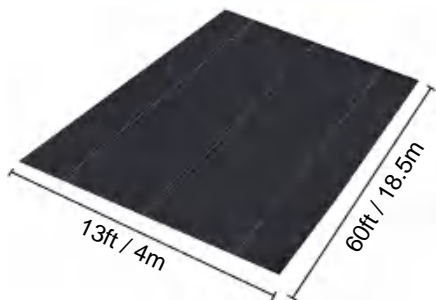

Package Folded Size
Product Width is Folded in Half and Rolled

SPECIFICATIONS

Unfolded Size