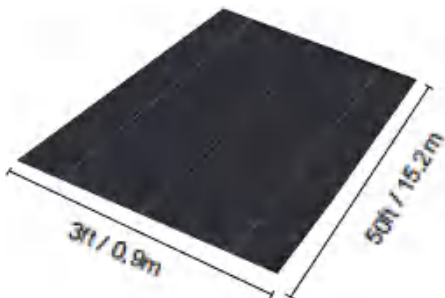

# SPECIFICATIONS

Unfolded Size

Package Folded Size  
Product Width is Folded in Half and Rolled

|                |         |            |
|----------------|---------|------------|
| Product Weight | 3.3 lb  | 1.5 kg     |
| Product Size   | 3*50 ft | 0.9*15.2 m |