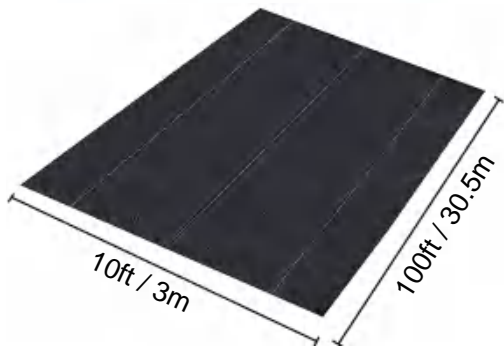

Unfolded Size

Package Weight	55.6 lb	25.2 kg
Product Size	10*100 ft	3*30.5 m

Manufacturer:Shanghaimuxinmuyeyouxiangongsi
Address: Shuangchenglu 803nong11hao1602A-1609shi, baoshanqu, shanghai 200000 CN.
Imported to AUS: SIHAO PTY LTD. 1 ROKEVA STREETEASTWOOD NSW 2122 Australia
Imported to USA: Sanven Technology Ltd. Suite 250, 9166 Anaheim Place, Rancho Cucamonga, CA 91730

EC	REP	E-CrossStu GmbH Mainzer Landstr.69, 60329 Frankfurt am Main.
UK	REP	YH CONSULTING LIMITED. C/O YH Consulting Limited Office 147, Centurion House, London Road, Staines-upon-Thames, Surrey, TW18 4AX