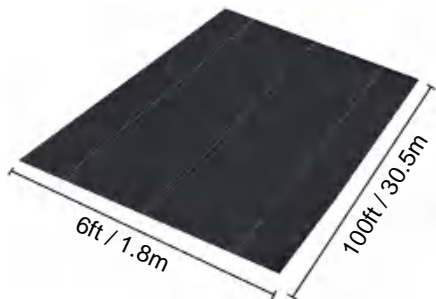

Package Folded Size

SPECIFICATIONS

Unfolded Size