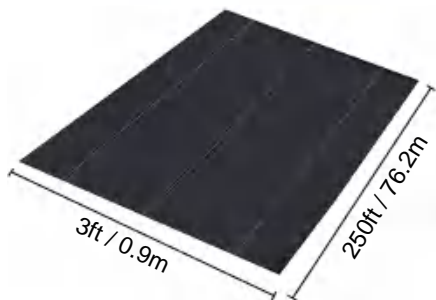

Package Folded Size
Product Width is Folded in Half and Rolled

SPECIFICATIONS

Unfolded Size