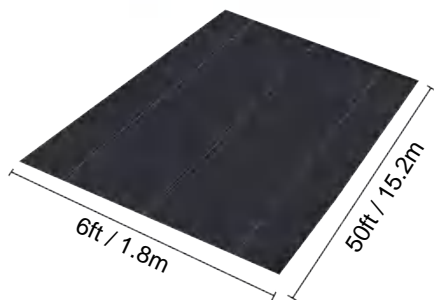

Package Folded Size
Product Width is Folded in Half and Rolled

MODEL:6*50FT271

SPECIFICATIONS

Unfolded Size