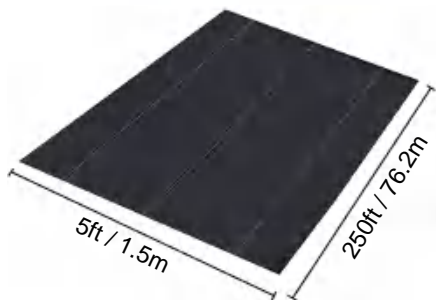

Package Folded Size
Product Width is Folded in Half and Rolled

SPECIFICATIONS

Unfolded Size