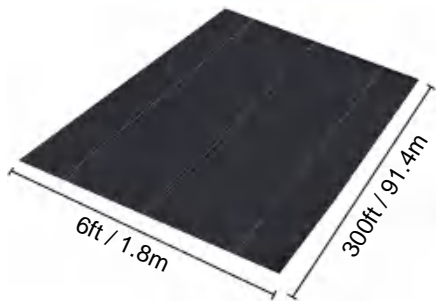

Package Folded Size
Product Width is Folded in Half and Rolled

SPECIFICATIONS

Unfolded Size