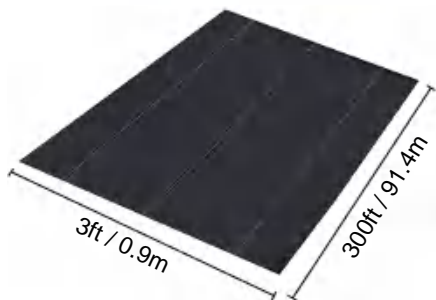

Package Folded Size

SPECIFICATIONS

Unfolded Size