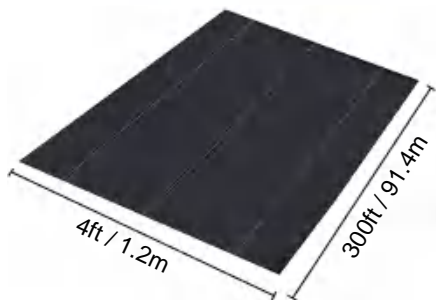

Package Folded Size
Product Width is Folded in Half and Rolled

SPECIFICATIONS

Unfolded Size