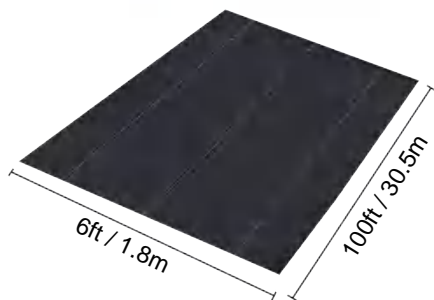

Package Folded Size
Product Width is Folded in Half and Rolled

MODEL:6*100FT271

SPECIFICATIONS

Unfolded Size