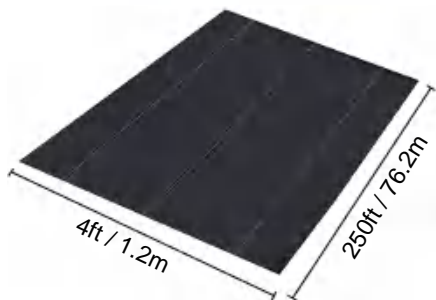

# SPECIFICATIONS

Unfolded Size

Package Folded Size  
Product Width is Folded in Half and Rolled

|                |          |            |
|----------------|----------|------------|
| Product Weight | 34.6 lb  | 15.7 kg    |
| Product Size   | 4*250 ft | 1.2*76.2 m |