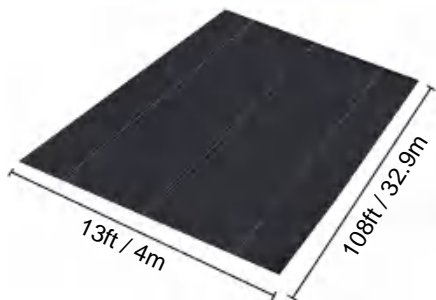

Package Folded Size
Product Width is Folded in Half and Rolled

SPECIFICATIONS

Unfolded Size