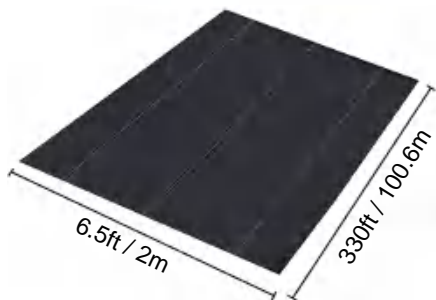

Package Folded Size

SPECIFICATIONS

Unfolded Size