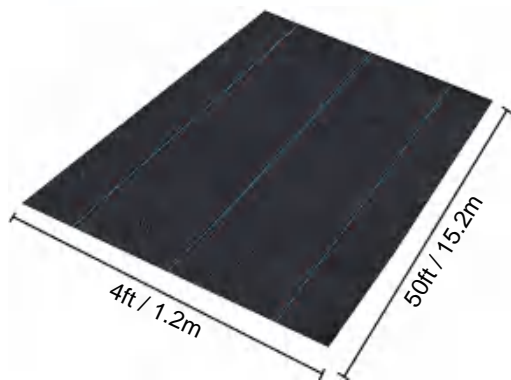

SPECIFICATIONS

Unfolded Size

Product Weight	4.4 lb	2.0 kg
Product Size	4*50 ft	1.2*15.2 m

Manufacturer:Shanghaimuxinmuyeyouxiangongsi
Address: Shuangchenglu 803nong11hao1602A-1609shi, baoshanqu, shanghai 200000 CN.
Imported to AUS: SIHAO PTY LTD. 1 ROKEVA STREETEASTWOOD NSW 2122 Australia
Imported to USA: Sanven Technology Ltd. Suite 250, 9166 Anaheim Place, Rancho Cucamonga, CA 91730

EC REP E-CrossStu GmbH
Mainzer Landstr.69, 60329 Frankfurt am Main.

UK REP YH CONSULTING LIMITED.
C/O YH Consulting Limited Office 147, Centurion House,
London Road, Staines-upon-Thames, Surrey, TW18 4AX