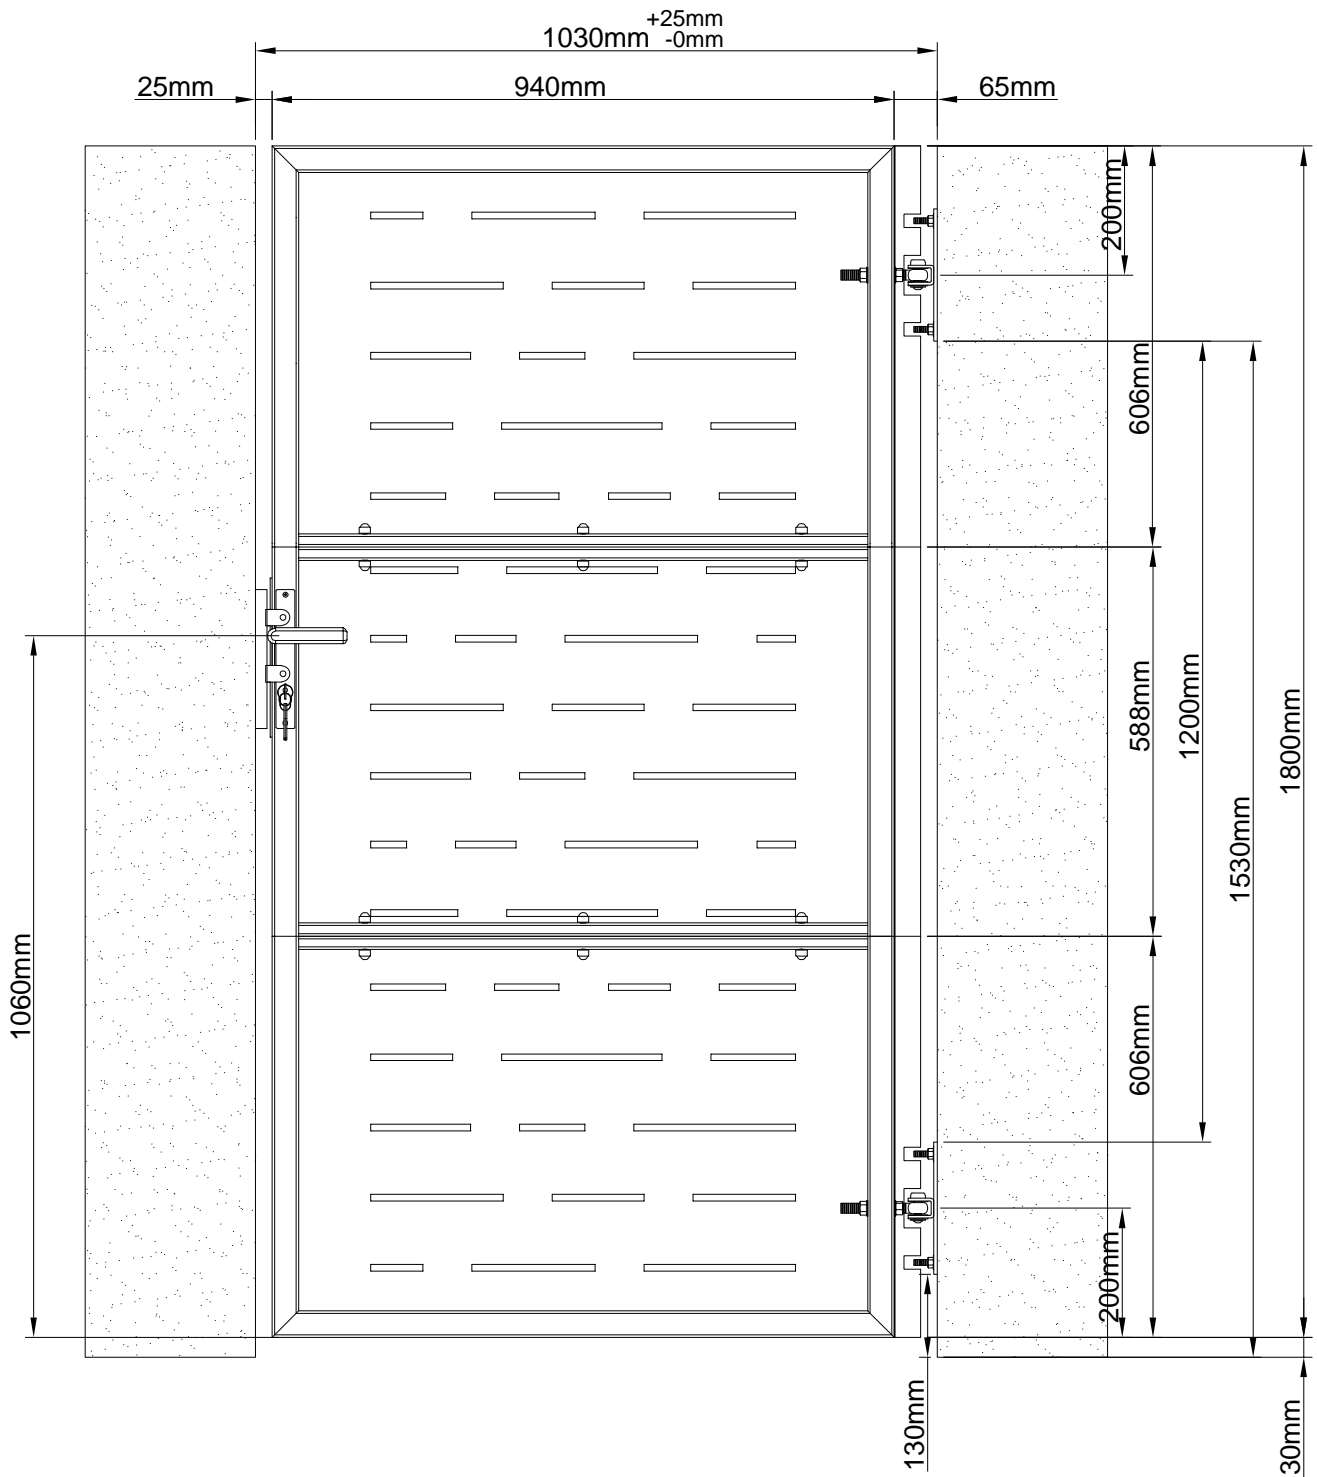

	REF-PCS	DIM	
	JH01-BD1	940×606mm	1
	JH01-BD2	940×588mm	1
	JH01-BD3	940×606mm	1
	JH02	23×10mm	4
	JH03	30×1mm	10
	JH04	16×120mm	2
	JH05	15×35mm	2
	JH06	22×2mm	2
	JH07	7×20mm	2
	JH08	8×55mm	6
	JH09	17×1mm	12
	JH10	15×5mm	6
	JH11	8×8×110mm	1
	JH12	33×60mm	1
	JH13	5×30mm	1
	JH14	30×210mm	2
	JH15	4×40mm	2
	JH16	22×45mm	3
	JH18	30×210mm	1
	JH19-BD1	40×40×606mm	1
	JH19-BD2	40×40×588mm	1
	JH19-BD3	40×40×606mm	1
	JH20	40×5×200mm	2
	JH21	10×100mm	4
	JH22	6×55mm	2
	JH29	6×20mm	6
	JH31	17×15mm	12

	JH01-BD1	940×606mm	1
	JH01-BD2	940×588mm	1
	JH01-BD3	940×606mm	1

	JH08	8×55mm	6
	JH09	17×1mm	12
	JH10	15×5mm	6
	JH31	17×15mm	12

	JH11	8×8×110mm	1
	JH12	33×60mm	1
	JH13	5×30mm	1

	JH14	30×210mm	2
	JH15	4×40mm	2
	JH16	22×45mm	3

CASANOVO

	JH19-BD1	40×40×606mm	1
	JH19-BD2	40×40×588mm	1
	JH19-BD3	40×40×606mm	1
	JH29	6×20mm	6

	JH02	23×10mm	4
	JH03	30×1mm	10
	JH04	16×120mm	2

	JH18	30×210mm	1
	JH22	6×55mm	2

	JH20	40×5×200mm	2
	JH21	10×100mm	4

	JH05	15×35mm	2
	JH06	22×2mm	2
	JH07	7×20mm	2

5. 5.2A

Sold separately / vendu séparément / separat verkauft / se vende por separado / vendido separadamente / venduto separatamente / apart verkrijgbaar / sprzedawany oddzielnie / myydään erikseen / säljs separat / sælges separat