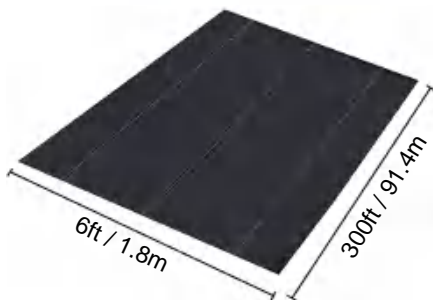

POLYPROPYLENE WOVEN FABRIC

MODEL:6*100FT90

SPECIFICATIONS

Unfolded Size

Package Folded Size
Product Width is Folded in Half and Rolled

Product Weight	13.2 lb	6 kg
Product Size	6*100 ft	1.8*30.5 m

Manufacturer:Shanghaimuxinmuyeyouxiangongsi
Address: Shuangchenglu 803nong11hao1602A-1609shi, baoshanqu, shanghai 200000 CN.
Imported to AUS: SIHAO PTY LTD. 1 ROKEVA STREEEASTWOOD NSW 2122 Australia
Imported to USA: Sanven Technology Ltd. Suite 250, 9166 Anaheim Place, Rancho Cucamonga, CA 91730

POLYPROPYLENE WOVEN FABRIC

MODEL:6*300FT85

SPECIFICATIONS

Unfolded Size

Package Folded Size
Product Width is Folded in Half and Rolled

Product Weight	37.7 lb	17.1 kg
Product Size	6*300 ft	1.8*91.4 m

Manufacturer:Shanghaimuxinmuyeyouxiangongsi
Address: Shuangchenglu 803nong11hao1602A-1609shi, baoshanqu, shanghai 200000 CN.
Imported to AUS: SIHAO PTY LTD. 1 ROKEVA STREEEASTWOOD NSW 2122 Australia
Imported to USA: Sanven Technology Ltd. Suite 250, 9166 Anaheim Place, Rancho Cucamonga, CA 91730