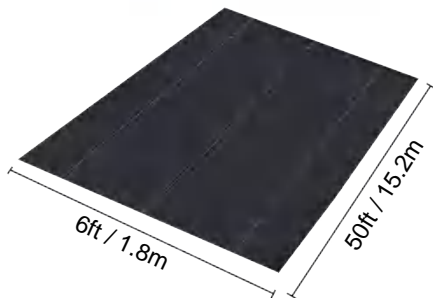

Package Folded Size
Product Width is Folded in Half and Rolled

Nonwovens

MODEL:6*50FT271

SPECIFICATIONS

Unfolded Size