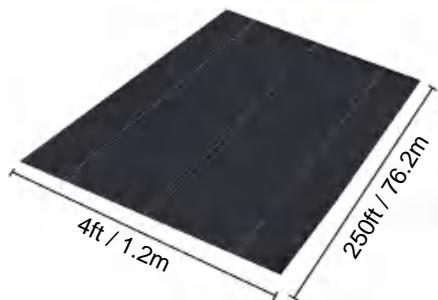

POLYPROPYLENE WOVEN FABRIC

MODEL:4*100FT90

SPECIFICATIONS

Unfolded Size

Package Folded Size

Product Width is Folded in Half and Rolled

Product Weight	8.8 lb	4.0 kg
Product Size	4*100 ft	1.2*30.5 m

Manufacturer:Shanghaimuxinmuyeyouxiangongsi
Address: Shuangchenglu 803nong11hao1602A-1609shi, baoshanqu, shanghai 200000 CN.
Imported to AUS: SIHAO PTY LTD. 1 ROKEVA STREETEASTWOOD NSW 2122 Australia
Imported to USA: Sanven Technology Ltd. Suite 250, 9166 Anaheim Place, Rancho Cucamonga, CA 91730

POLYPROPYLENE WOVEN FABRIC

MODEL:4*250FT170

SPECIFICATIONS

Unfolded Size

Package Folded Size
Product Width is Folded in Half and Rolled

Product Weight	34.6 lb	15.7 kg
Product Size	4*250 ft	1.2*76.2 m

Manufacturer:Shanghaimuxinmuyeyouxiangongsi
Address: Shuangchenglu 803nong11hao1602A-1609shi, baoshanqu, shanghai 200000 CN.
Imported to AUS: SIHAO PTY LTD. 1 ROKEVA STREETEASTWOOD NSW 2122 Australia
Imported to USA: Sanven Technology Ltd. Suite 250, 9166 Anaheim Place, Rancho Cucamonga, CA 91730