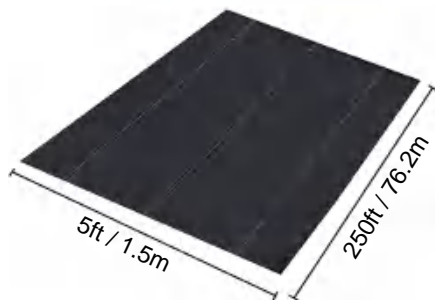

POLYPROPYLENE WOVEN FABRIC

MODEL:4*300FT90

SPECIFICATIONS

Unfolded Size

Package Folded Size
Product Width is Folded in Half and Rolled

Product Weight	26.7 lb	12.1 kg
Product Size	4*300 ft	1.2*91.4 m

Manufacturer:Shanghaimuxinmuyeyouxiangongsi
Address: Shuangchenglu 803nong11hao1602A-1609shi, baoshanqu, shanghai 200000 CN.
Imported to AUS: SIHAO PTY LTD. 1 ROKEVA STREEASTWOOD NSW 2122 Australia
Imported to USA: Sanven Technology Ltd. Suite 250, 9166 Anaheim Place, Rancho Cucamonga, CA 91730

POLYPROPYLENE WOVEN FABRIC

MODEL:5*250FT170

SPECIFICATIONS

Unfolded Size

Package Folded Size
Product Width is Folded in Half and Rolled

Product Weight	43.4 lb	19.7 kg
Product Size	5*250 ft	1.5*76.2 m

Manufacturer:Shanghaimuxinmuyeyouxiangongsi
Address: Shuangchenglu 803nong11hao1602A-1609shi, baoshanqu, shanghai 200000 CN.
Imported to AUS: SIHAO PTY LTD. 1 ROKEVA STREEEASTWOOD NSW 2122 Australia
Imported to USA: Sanven Technology Ltd. Suite 250, 9166 Anaheim Place, Rancho Cucamonga, CA 91730