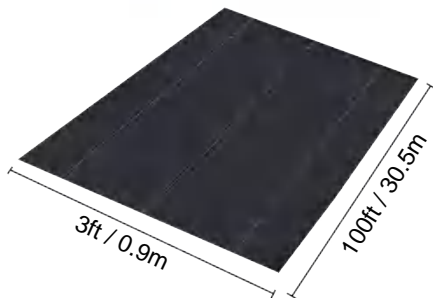

POLYPROPYLENE WOVEN FABRIC

MODEL:13*108FT170

SPECIFICATIONS

Unfolded Size

Package Folded Size
Product Width is Folded in Half and Rolled

Product Weight	48.7 lb	22.1 kg
Product Size	13*108 ft	4*32.9 m

Manufacturer:Shanghaimuxinmuyeyouxiangongsi
Address: Shuangchenglu 803nong11hao1602A-1609shi, baoshanqu, shanghai 200000 CN.
Imported to AUS: SIHAO PTY LTD. 1 ROKEVA STREETEASTWOOD NSW 2122 Australia
Imported to USA: Sanven Technology Ltd. Suite 250, 9166 Anaheim Place, Rancho Cucamonga, CA 91730

Nonwovens

MODEL:3*100FT136

SPECIFICATIONS

Unfolded Size

Package Folded Size
Product Width is Folded in Half and Rolled

Package Weight	8.4 lb	3.8 kg
Product Size	3*100 ft	0.9*30.5 m

Manufacturer:Shanghaimuxinmuyeyouxiangongsi
Address: Shuangchenglu 803nong11hao1602A-1609shi, baoshanqu, shanghai 200000 CN.
Imported to AUS: SIHAO PTY LTD. 1 ROKEVA STREESTEASTWOOD NSW 2122 Australia
Imported to USA: Sanven Technology Ltd. Suite 250, 9166 Anaheim Place, Rancho Cucamonga, CA 91730