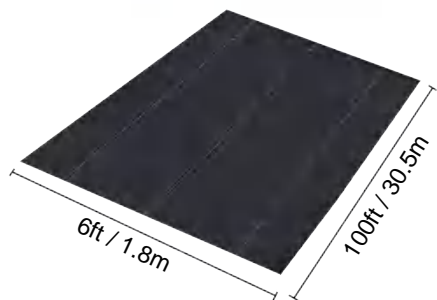

Package Folded Size
Product Width is Folded in Half and Rolled

Nonwovens

MODEL:6*100FT271

SPECIFICATIONS

Unfolded Size