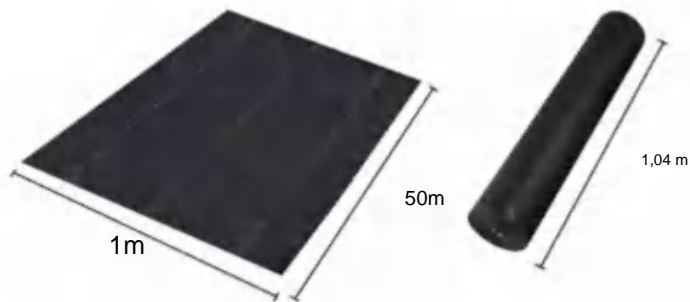

UK REP YH CONSULTING LIMITED.
C/O YH Consulting Limited Office 147, Centurion House,
London Road, Staines-upon-Thames, Surrey, TW18 4AX

POLYPROPYLENE WOVEN FABRIC

MODELL:1*50M85

SPECIFICATIONS

Ovikt storlek