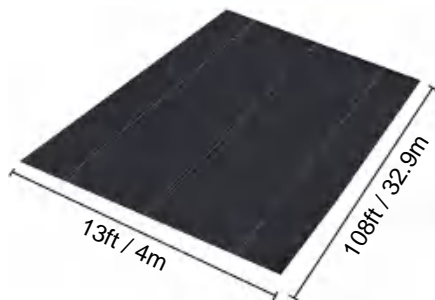

POLYPROPYLENE WOVEN FABRIC

MODEL:13*60FT170

SPECIFICATIONS

Unfolded Size

Package Folded Size
Product Width is Folded in Half and Rolled

Product Weight	27.1 lb	12.3 kg
Product Size	13*60 ft	4*18.5 m

Manufacturer:Shanghaimuxinmuyeyouxiangongsi
Address: Shuangchenglu 803nong11hao1602A-1609shi, baoshanqu, shanghai 200000 CN.
Imported to AUS: SIHAO PTY LTD. 1 ROKEVA STREEASTWOOD NSW 2122 Australia
Imported to USA: Sanven Technology Ltd. Suite 250, 9166 Anaheim Place, Rancho Cucamonga, CA 91730

POLYPROPYLENE WOVEN FABRIC

MODEL:13*108FT170

SPECIFICATIONS

Unfolded Size

Package Folded Size
Product Width is Folded in Half and Rolled

Product Weight	48.7 lb	22.1 kg
Product Size	13*108 ft	4*32.9 m

Manufacturer:Shanghaimuxinmuyeyouxiangongsi
Address: Shuangchenglu 803nong11hao1602A-1609shi, baoshanqu, shanghai 200000 CN.
Imported to AUS: SIHAO PTY LTD. 1 ROKEVA STREETEASTWOOD NSW 2122 Australia
Imported to USA: Sanven Technology Ltd. Suite 250, 9166 Anaheim Place, Rancho Cucamonga, CA 91730