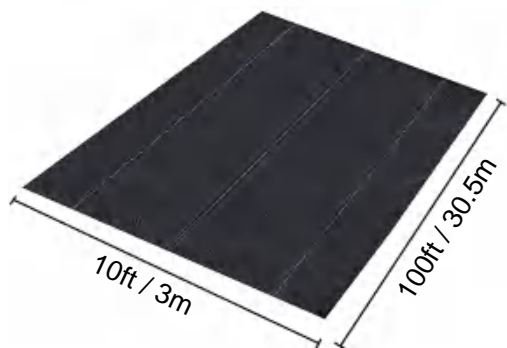

Nonwovens

MODEL:6*100FT271

SPECIFICATIONS

Unfolded Size

Package Folded Size
Product Width is Folded in Half and Rolled

Package Weight	33.3 lb	15.1 kg
Product Size	6*100 ft	1.8*30.5 m

Manufacturer:Shanghaimuxinmuyeyouxiangongsi
Address: Shuangchenglu 803nong11hao1602A-1609shi, baoshanqu, shanghai 200000 CN.
Imported to AUS: SIHAO PTY LTD. 1 ROKEVA STREETEASTWOOD NSW 2122 Australia
Imported to USA: Sanven Technology Ltd. Suite 250, 9166 Anaheim Place, Rancho Cucamonga, CA 91730

Nonwovens

MODEL:10*100FT271

SPECIFICATIONS

Unfolded Size

Package Weight	55.6 lb	25.2 kg
Product Size	10*100 ft	3*30.5 m

Manufacturer:Shanghaimuxinmuyeyouxiangongsi
Address: Shuangchenglu 803nong11hao1602A-1609shi, baoshanqu, shanghai 200000 CN.
Imported to AUS: SIHAO PTY LTD. 1 ROKEVA STREETEASTWOOD NSW 2122 Australia
Imported to USA: Sanven Technology Ltd. Suite 250, 9166 Anaheim Place, Rancho Cucamonga, CA 91730