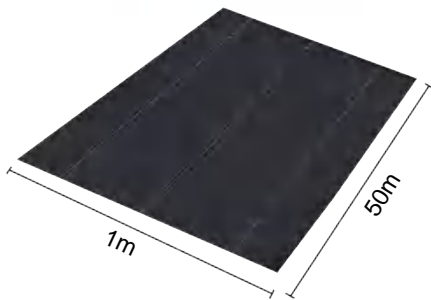

Package Folded Size
Product Width is Folded in Half and Rolled

Nonwovens

MODEL:1*50M150

SPECIFICATIONS

Unfolded Size