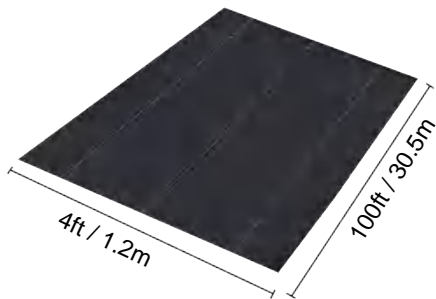

POLYPROPYLENE WOVEN FABRIC

MODEL:4*50FT90

SPECIFICATIONS

Unfolded Size

Product Weight	4.4 lb	2.0 kg
Product Size	4*50 ft	1.2*15.2 m

Manufacturer:Shanghaimuxinmuyeyouxiangongsi
Address: Shuangchenglu 803nong11hao1602A-1609shi, baoshanqu, shanghai 200000 CN.
Imported to AUS: SIHAO PTY LTD. 1 ROKEVA STREETEASTWOOD NSW 2122 Australia
Imported to USA: Sanven Technology Ltd. Suite 250, 9166 Anaheim Place, Rancho Cucamonga, CA 91730

POLYPROPYLENE WOVEN FABRIC

MODEL:4*100FT90

SPECIFICATIONS

Unfolded Size

Package Folded Size

Product Width is Folded in Half and Rolled

Product Weight	8.8 lb	4.0 kg
Product Size	4*100 ft	1.2*30.5 m

Manufacturer:Shanghaimuxinmuyeyouxiangongsi
Address: Shuangchenglu 803nong11hao1602A-1609shi, baoshanqu, shanghai 200000 CN.
Imported to AUS: SIHAO PTY LTD. 1 ROKEVA STREETEASTWOOD NSW 2122 Australia
Imported to USA: Sanven Technology Ltd. Suite 250, 9166 Anaheim Place, Rancho Cucamonga, CA 91730