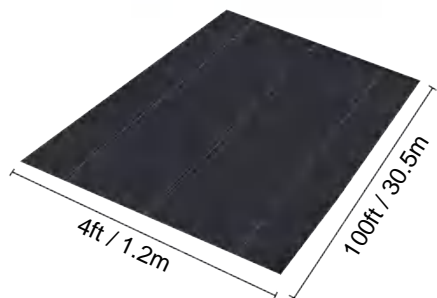

Package Folded Size
Product Width is Folded in Half and Rolled

Nonwovens

MODEL:4*100FT271

SPECIFICATIONS

Unfolded Size