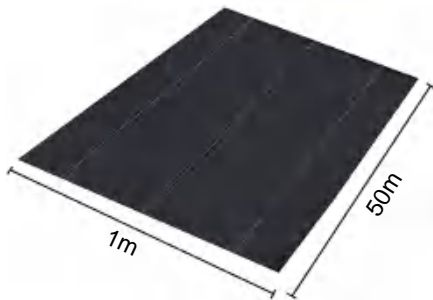

POLYPROPYLENE WOVEN FABRIC

MODEL:1*50M85

SPECIFICATIONS

Unfolded Size

Package Folded Size

Product Width is Folded in Half and Rolled

Product Weight	5 kg
Product Size	1*50 m

Manufacturer:Shanghaimuxinmuyeyouxiangongsi
Address: Shuangchenglu 803nong11hao1602A-1609shi, baoshanqu, shanghai 200000 CN.
Imported to AUS: SIHAO PTY LTD. 1 ROKEVA STREETEASTWOOD NSW 2122 Australia
Imported to USA: Sanven Technology Ltd. Suite 250, 9166 Anaheim Place, Rancho Cucamonga, CA 91730