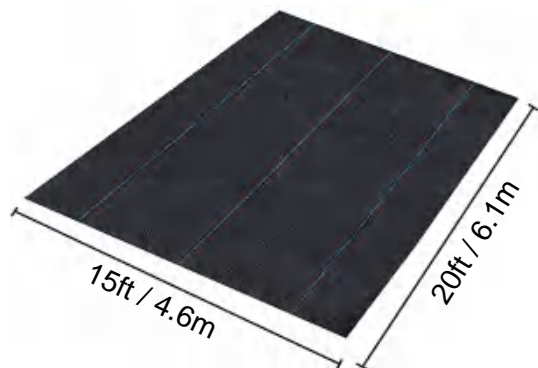

Nonwovens

MODEL:15*20FT136

SPECIFICATIONS

Unfolded Size

Package Weight	8.4 lb	3.8 kg
Product Size	15*20 ft	4.6*6.1 m

Manufacturer:Shanghaimuxinmuyeyouxiangongsi
Address: Shuangchenglu 803nong11hao1602A-1609shi, baoshanqu, shanghai 200000 CN.
Imported to AUS: SIHAO PTY LTD. 1 ROKEVA STREEEASTWOOD NSW 2122 Australia
Imported to USA: Sanven Technology Ltd. Suite 250, 9166 Anaheim Place, Rancho Cucamonga, CA 91730

EC	REP	E-CrossStu GmbH Mainzer Landstr.69, 60329 Frankfurt am Main.

UK	REP	YH CONSULTING LIMITED. C/O YH Consulting Limited Office 147, Centurion House, London Road, Staines-upon-Thames, Surrey, TW18 4AX