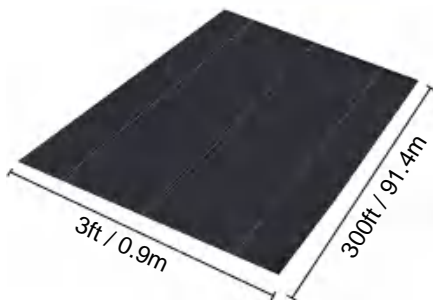

POLYPROPYLENE WOVEN FABRIC

MODEL:3*100FT90

SPECIFICATIONS

Unfolded Size

Package Folded Size
Product Width is Folded in Half and Rolled

Product Weight	6.6 lb	3.0 kg
Product Size	3*100 ft	0.9*30.5 m

Manufacturer:Shanghaimuxinmuyeyouxiangongsi
Address: Shuangchenglu 803nong11hao1602A-1609shi, baoshanqu, shanghai 200000 CN.
Imported to AUS: SIHAO PTY LTD. 1 ROKEVA STRETEASTWOOD NSW 2122 Australia
Imported to USA: Sanven Technology Ltd. Suite 250, 9166 Anaheim Place, Rancho Cucamonga, CA 91730

POLYPROPYLENE WOVEN FABRIC

MODEL:3*300FT90

SPECIFICATIONS

Unfolded Size

Package Folded Size
Product Width is Folded in Half and Rolled

Product Weight	20 lb	9.1 kg
Product Size	3*300 ft	0.9*91.4 m

Manufacturer:Shanghaimuxinmuyeyouxiangongsi
Address: Shuangchenglu 803nong11hao1602A-1609shi, baoshanqu, shanghai 200000 CN.
Imported to AUS: SIHAO PTY LTD. 1 ROKEVA STREETEASTWOOD NSW 2122 Australia
Imported to USA: Sanven Technology Ltd. Suite 250, 9166 Anaheim Place, Rancho Cucamonga, CA 91730