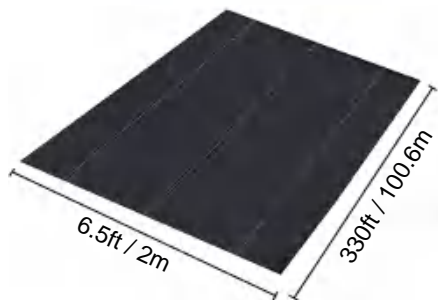

POLYPROPYLENE WOVEN FABRIC

MODEL:6*300FT85

SPECIFICATIONS

Unfolded Size

Package Folded Size
Product Width is Folded in Half and Rolled

Product Weight	37.7 lb	17.1 kg
Product Size	6*300 ft	1.8*91.4 m

Manufacturer:Shanghaimuxinmuyeyouxiangongsi
Address: Shuangchenglu 803nong11hao1602A-1609shi, baoshanqu, shanghai 200000 CN.
Imported to AUS: SIHAO PTY LTD. 1 ROKEVA STREEEASTWOOD NSW 2122 Australia
Imported to USA: Sanven Technology Ltd. Suite 250, 9166 Anaheim Place, Rancho Cucamonga, CA 91730

POLYPROPYLENE WOVEN FABRIC

MODEL:6.5*330FT108

SPECIFICATIONS

Unfolded Size

Package Folded Size
Product Width is Folded in Half and Rolled

Product Weight	47.6 lb	21.6 kg
Product Size	6.5*330 ft	2*100.6 m

Manufacturer:Shanghaimuxinmuyeyouxiangongsi
Address: Shuangchenglu 803nong11hao1602A-1609shi, baoshanqu, shanghai 200000 CN.
Imported to AUS: SIHAO PTY LTD. 1 ROKEVA STREETEASTWOOD NSW 2122 Australia
Imported to USA: Sanven Technology Ltd. Suite 250, 9166 Anaheim Place, Rancho Cucamonga, CA 91730