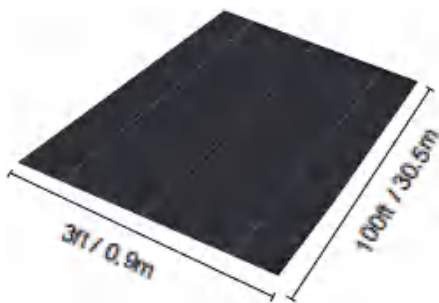

POLYPROPYLENE WOVEN FABRIC

MODEL:3*50FT90

SPECIFICATIONS

Unfolded Size

Package Folded Size
Product Width is Folded in Half and Rolled

Product Weight	3.3 lb	1.5 kg
Product Size	3*50 ft	0.9*15.2 m

Manufacturer:Shanghaimuxinmuyeyouxiangongsi
Address: Shuangchenglu 803nong11hao1602A-1609shi, baoshanqu, shanghai 200000 CN.
Imported to AUS: SIHAO PTY LTD. 1 ROKEVA STREETEASTWOOD NSW 2122 Australia
Imported to USA: Sanven Technology Ltd. Suite 250, 9166 Anaheim Place, Rancho Cucamonga, CA 91730

POLYPROPYLENE WOVEN FABRIC

MODEL:3*100FT90

SPECIFICATIONS

Unfolded Size

Package Folded Size
Product Width is Folded in Half and Rolled

Product Weight	6.6 lb	3.0 kg
Product Size	3*100 ft	0.9*30.5 m

Manufacturer:Shanghaimuxinmuyeyouxiangongsi
Address: Shuangchenglu 803nong11hao1602A-1609shi, baoshanqu, shanghai 200000 CN.
Imported to AUS: SIHAO PTY LTD. 1 ROKEVA STRETEASTWOOD NSW 2122 Australia
Imported to USA: Sanven Technology Ltd. Suite 250, 9166 Anaheim Place, Rancho Cucamonga, CA 91730