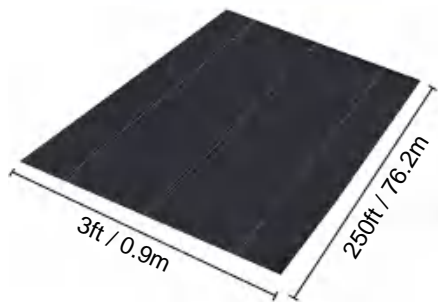

POLYPROPYLENE WOVEN FABRIC

MODEL:3*300FT90

SPECIFICATIONS

Unfolded Size

Package Folded Size
Product Width is Folded in Half and Rolled

Product Weight	20 lb	9.1 kg
Product Size	3*300 ft	0.9*91.4 m

Manufacturer:Shanghaimuxinmuyeyouxiangongsi
Address: Shuangchenglu 803nong11hao1602A-1609shi, baoshanqu, shanghai 200000 CN.
Imported to AUS: SIHAO PTY LTD. 1 ROKEVA STREETEASTWOOD NSW 2122 Australia
Imported to USA: Sanven Technology Ltd. Suite 250, 9166 Anaheim Place, Rancho Cucamonga, CA 91730

POLYPROPYLENE WOVEN FABRIC

MODEL:3*250FT170

SPECIFICATIONS

Unfolded Size

Package Folded Size
Product Width is Folded in Half and Rolled

Product Weight	26 lb	11.8 kg
Product Size	3*250 ft	0.9*76.2 m

Manufacturer:Shanghaimuxinmuyeyouxiangongsi
Address: Shuangchenglu 803nong11hao1602A-1609shi, baoshanqu, shanghai 200000 CN.
Imported to AUS: SIHAO PTY LTD. 1 ROKEVA STREETEASTWOOD NSW 2122 Australia
Imported to USA: Sanven Technology Ltd. Suite 250, 9166 Anaheim Place, Rancho Cucamonga, CA 91730