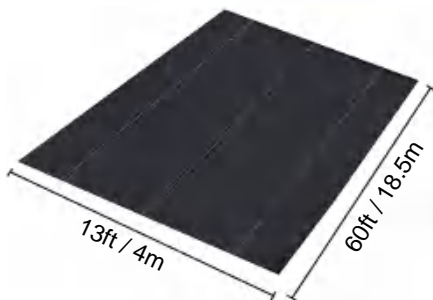

POLYPROPYLENE WOVEN FABRIC

MODEL:6.5*330FT108

SPECIFICATIONS

Unfolded Size

Package Folded Size
Product Width is Folded in Half and Rolled

Product Weight	47.6 lb	21.6 kg
Product Size	6.5*330 ft	2*100.6 m

Manufacturer:Shanghaimuxinmuyeyouxiangongsi
Address: Shuangchenglu 803nong11hao1602A-1609shi, baoshanqu, shanghai 200000 CN.
Imported to AUS: SIHAO PTY LTD. 1 ROKEVA STREETEASTWOOD NSW 2122 Australia
Imported to USA: Sanven Technology Ltd. Suite 250, 9166 Anaheim Place, Rancho Cucamonga, CA 91730

POLYPROPYLENE WOVEN FABRIC

MODEL:13*60FT170

SPECIFICATIONS

Unfolded Size

Package Folded Size
Product Width is Folded in Half and Rolled

Product Weight	27.1 lb	12.3 kg
Product Size	13*60 ft	4*18.5 m

Manufacturer:Shanghaimuxinmuyeyouxiangongsi
Address: Shuangchenglu 803nong11hao1602A-1609shi, baoshanqu, shanghai 200000 CN.
Imported to AUS: SIHAO PTY LTD. 1 ROKEVA STREEASTWOOD NSW 2122 Australia
Imported to USA: Sanven Technology Ltd. Suite 250, 9166 Anaheim Place, Rancho Cucamonga, CA 91730