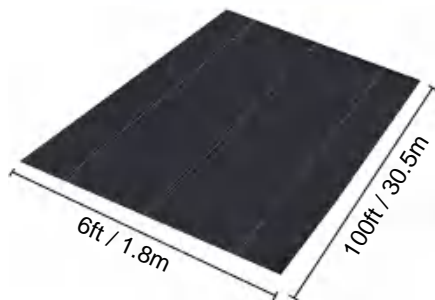

POLYPROPYLENE WOVEN FABRIC

MODEL:5*250FT170

SPECIFICATIONS

Unfolded Size

Package Folded Size
Product Width is Folded in Half and Rolled

Product Weight	43.4 lb	19.7 kg
Product Size	5*250 ft	1.5*76.2 m

Manufacturer:Shanghaimuxinmuyeyouxiangongsi
Address: Shuangchenglu 803nong11hao1602A-1609shi, baoshanqu, shanghai 200000 CN.
Imported to AUS: SIHAO PTY LTD. 1 ROKEVA STREEEASTWOOD NSW 2122 Australia
Imported to USA: Sanven Technology Ltd. Suite 250, 9166 Anaheim Place, Rancho Cucamonga, CA 91730

POLYPROPYLENE WOVEN FABRIC

MODEL:6*100FT90

SPECIFICATIONS

Unfolded Size

Package Folded Size
Product Width is Folded in Half and Rolled

Product Weight	13.2 lb	6 kg
Product Size	6*100 ft	1.8*30.5 m

Manufacturer:Shanghaimuxinmuyeyouxiangongsi
Address: Shuangchenglu 803nong11hao1602A-1609shi, baoshanqu, shanghai 200000 CN.
Imported to AUS: SIHAO PTY LTD. 1 ROKEVA STREEEASTWOOD NSW 2122 Australia
Imported to USA: Sanven Technology Ltd. Suite 250, 9166 Anaheim Place, Rancho Cucamonga, CA 91730