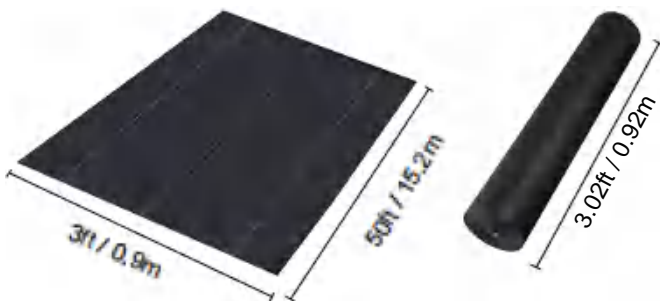

POLYPROPYLENE WOVEN FABRIC

MODEL:3*50FT90

SPECIFICATIONS

Unfolded Size

Package Folded Size
Product Width is Folded in Half and Rolled

Product Weight	3.3 lb	1.5 kg
Product Size	3*50 ft	0.9*15.2 m

Manufacturer:Shanghaimuxinmuyeyouxiangongsi
Address: Shuangchenglu 803nong11hao1602A-1609shi, baoshanqu, shanghai 200000 CN.
Imported to AUS: SIHAO PTY LTD. 1 ROKEVA STREETEASTWOOD NSW 2122 Australia
Imported to USA: Sanven Technology Ltd. Suite 250, 9166 Anaheim Place, Rancho Cucamonga, CA 91730