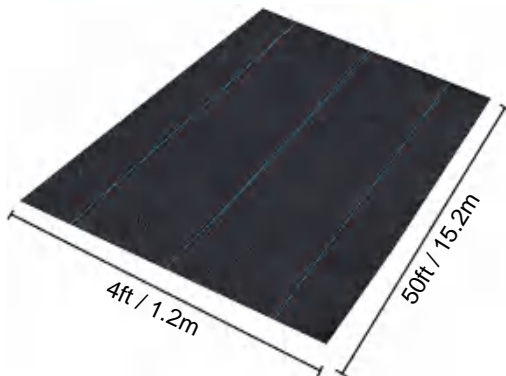

POLYPROPYLENE WOVEN FABRIC

MODEL:3*250FT170

SPECIFICATIONS

Unfolded Size

Package Folded Size
Product Width is Folded in Half and Rolled

Product Weight	26 lb	11.8 kg
Product Size	3*250 ft	0.9*76.2 m

Manufacturer:Shanghaimuxinmuyeyouxiangongsi
Address: Shuangchenglu 803nong11hao1602A-1609shi, baoshanqu, shanghai 200000 CN.
Imported to AUS: SIHAO PTY LTD. 1 ROKEVA STREETEASTWOOD NSW 2122 Australia
Imported to USA: Sanven Technology Ltd. Suite 250, 9166 Anaheim Place, Rancho Cucamonga, CA 91730

POLYPROPYLENE WOVEN FABRIC

MODEL:4*50FT90

SPECIFICATIONS

Unfolded Size

Product Weight	4.4 lb	2.0 kg
Product Size	4*50 ft	1.2*15.2 m

Manufacturer:Shanghaimuxinmuyeyouxiangongsi
Address: Shuangchenglu 803nong11hao1602A-1609shi, baoshanqu, shanghai 200000 CN.
Imported to AUS: SIHAO PTY LTD. 1 ROKEVA STREETEASTWOOD NSW 2122 Australia
Imported to USA: Sanven Technology Ltd. Suite 250, 9166 Anaheim Place, Rancho Cucamonga, CA 91730