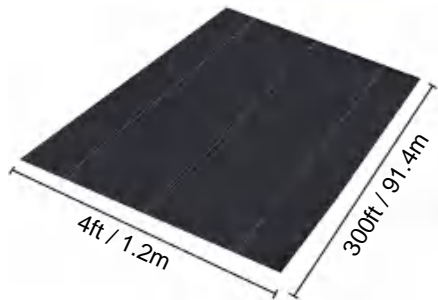

POLYPROPYLENE WOVEN FABRIC

MODEL:4*250FT170

SPECIFICATIONS

Unfolded Size

Package Folded Size
Product Width is Folded in Half and Rolled

Product Weight	34.6 lb	15.7 kg
Product Size	4*250 ft	1.2*76.2 m

Manufacturer:Shanghaimuxinmuyeyouxiangongsi
Address: Shuangchenglu 803nong11hao1602A-1609shi, baoshanqu, shanghai 200000 CN.
Imported to AUS: SIHAO PTY LTD. 1 ROKEVA STREETEASTWOOD NSW 2122 Australia
Imported to USA: Sanven Technology Ltd. Suite 250, 9166 Anaheim Place, Rancho Cucamonga, CA 91730

POLYPROPYLENE WOVEN FABRIC

MODEL:4*300FT90

SPECIFICATIONS

Unfolded Size

Package Folded Size
Product Width is Folded in Half and Rolled

Product Weight	26.7 lb	12.1 kg
Product Size	4*300 ft	1.2*91.4 m

Manufacturer:Shanghaimuxinmuyeyouxiangongsi
Address: Shuangchenglu 803nong11hao1602A-1609shi, baoshanqu, shanghai 200000 CN.
Imported to AUS: SIHAO PTY LTD. 1 ROKEVA STREEASTWOOD NSW 2122 Australia
Imported to USA: Sanven Technology Ltd. Suite 250, 9166 Anaheim Place, Rancho Cucamonga, CA 91730