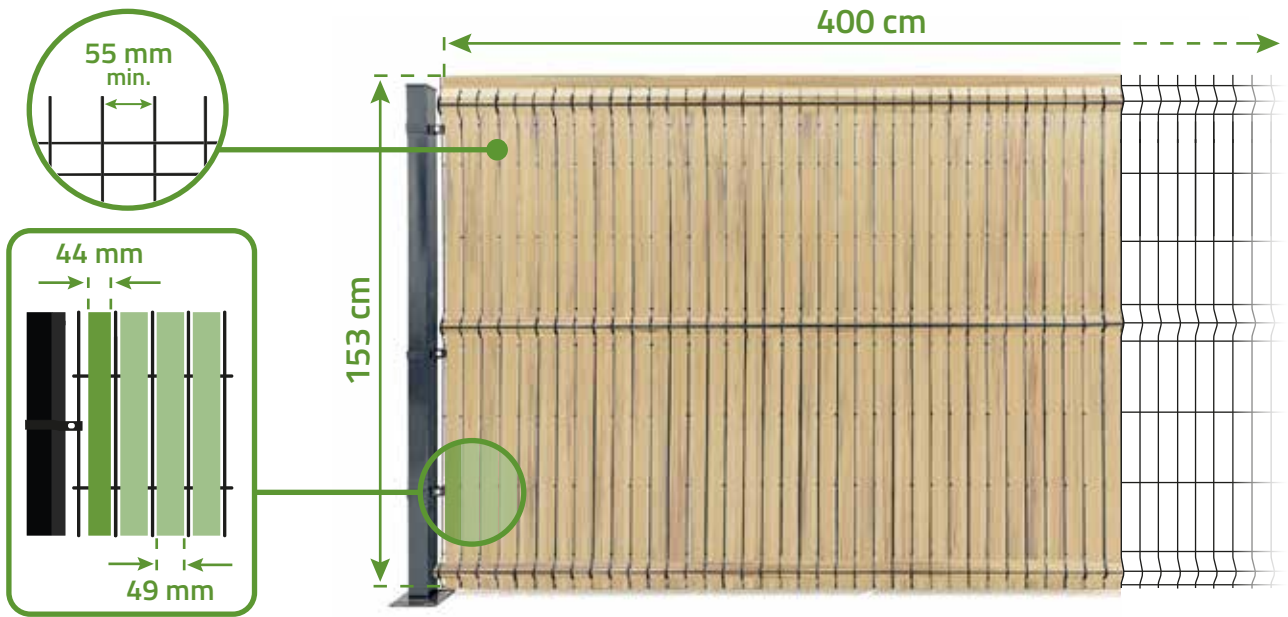

CINTO 400H150

Ral 1001

Color fastness
(Grade 5)

Waterproof