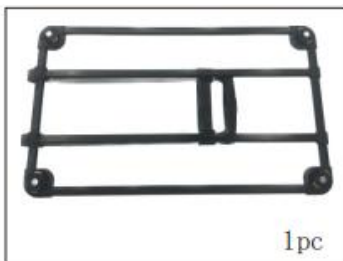

SAVE THESE INSTRUCTION

SPECIFICATIONS

Model	JW-XB21212518(8A04CJ-C3)
Product Size	650×360×370mm
Color	Black

COMPONENTS

Assembly Instructions

③

Manufacturer: Shanghaimuxinmuyeyouxiangongsi

Address: Shuangchenglu 803nong11hao1602A-1609shi, baoshanqu, shanghai 200000 CN.