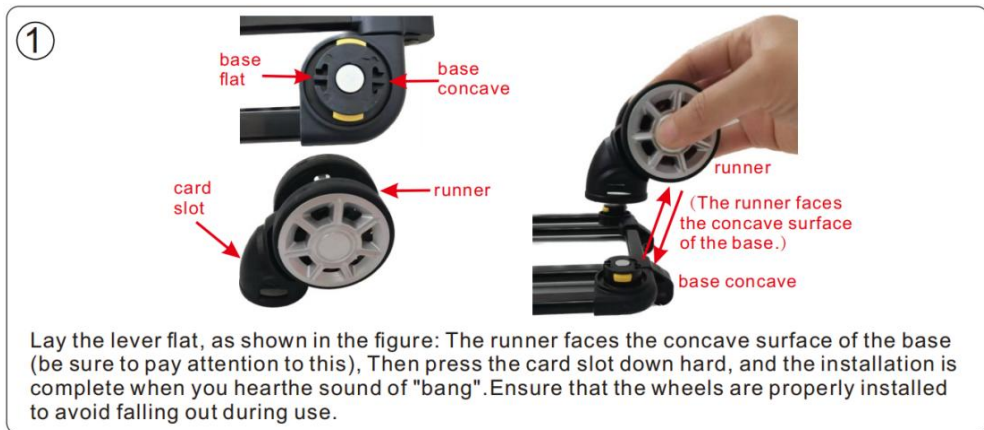

SAVE THESE INSTRUCTION

SPECIFICATIONS

Model	JW-XB21212518(8A04CJ-C3)
Product Size	650×360×370mm
Color	Black

COMPONENTS

Assembly Instructions

③

Manufacturer: Shanghaimuxinmuyeyouxiangongsi

Address: Shuangchenglu 803nong11hao1602A-1609shi, baoshanqu, shanghai 200000 CN.